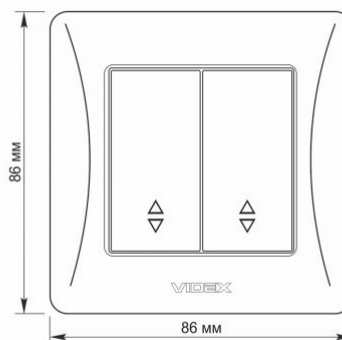

Additional information

Ingress protection	IP20
Housing material	PC, Polyamide

Dimensions

EAN	4820118294957
In the package	1 pc.
Height	86 mm
Outer box	120 pcs.
Width	86 mm

Signs marking goods

Packaging marking	CE, Utilization
--------------------------	-----------------

VIDEX BINERA

INDEX: VF-BNSW2P-W

VIDEX®

VIDEX BINERA

INDEX: VF-BNSW2P-W

We reserve the right to make technical changes. The data contained in this material is not legally binding.

Allegro opt Sp. z o.o., ul. Mierzeja Wiślana 11,
30-732 Krakow, Poland.