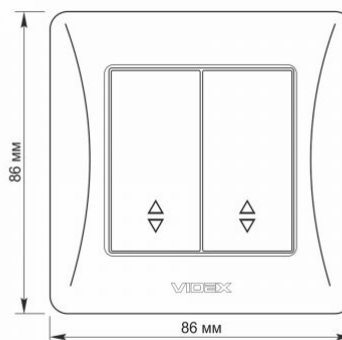

VIDEX®

VIDEX BINERA

INDEX: VF-BNSW2P-W

We reserve the right to make technical changes. The data contained in this material is not legally binding.

Allegro opt Sp. z o.o., ul. Mierzeja Wiślana 11,
30-732 Krakow, Poland.

The product meets the requirements of EU directives

It is forbidden to throw away waste equipment marked with the symbol of a crossed-out bin with other waste

IP20

— Class of protection against dust and moisture. Protection against solid objects larger than 12 mm; no protection against moisture

Date: 1.04.2025