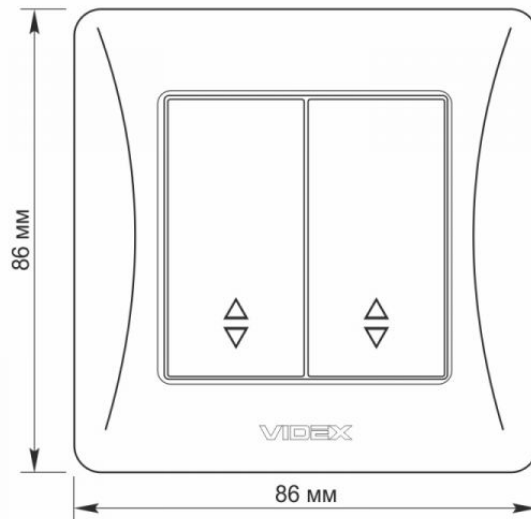

VIDEX®

VIDEX BINERA

INDEX: VF-BNSW2P-W

We reserve the right to make technical changes. The data contained in this material is not legally binding.

Allegra opt Sp. z o.o., ul. Mierzeja Wiślana 11,
30-732 Krakow, Poland.

Date: 22.01.2025