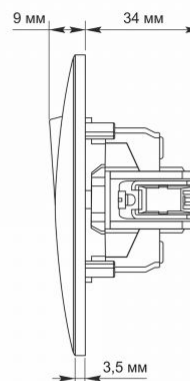

VIDEX®

VIDEX BINERA

INDEX: VF-BNSW2P-W

We reserve the right to make technical changes. The data contained in this material is not legally binding.

Allegro opt Sp. z o.o., ul. Mierzeja Wiślana 11,
30-732 Krakow, Poland.

The product meets the requirements of EU directives

It is forbidden to throw away waste equipment marked with the symbol of a crossed-out bin with other waste

IP20

— Class of protection against dust and moisture. Protection against solid objects larger than 12 mm; no protection against moisture

Date: 24.06.2026