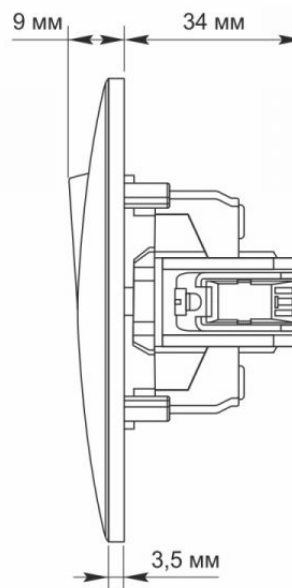

VIDEX®

VIDEX BINERA

INDEX: VF-BNSW2P-W

We reserve the right to make technical changes. The data contained in this material is not legally binding.

Allegra opt Sp. z o.o., ul. Mierzeja Wiślana 11,
30-732 Krakow, Poland.

Date: 22.01.2025