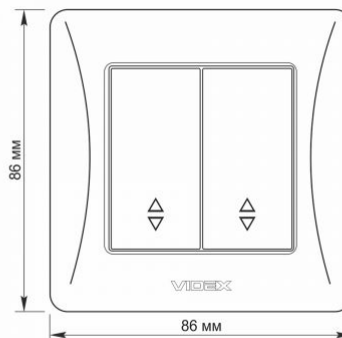

VIDEX®

VIDEX BINERA

INDEX: VF-BNSW2P-W

We reserve the right to make technical changes. The data contained in this material is not legally binding.

Allegro opt Sp. z o.o., ul. Mierzeja Wiślana 11,
30-732 Krakow, Poland.

The product meets the requirements of EU directives

It is forbidden to throw away waste equipment marked with the symbol of a crossed-out bin with other waste

IP20

— Class of protection against dust and moisture. Protection against solid objects larger than 12 mm; no protection against moisture

Date: 24.06.2026