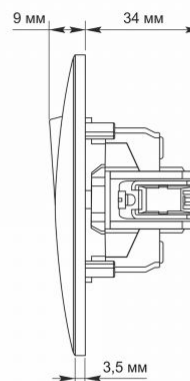

VIDEX®

VIDEX BINERA

INDEX: VF-BNSW2P-W

We reserve the right to make technical changes. The data contained in this material is not legally binding.

Allegro opt Sp. z o.o., ul. Mierzeja Wiślana 11,
30-732 Krakow, Poland.

The product meets the requirements of EU directives

It is forbidden to throw away waste equipment marked with the symbol of a crossed-out bin with other waste

IP20

— Class of protection against dust and moisture. Protection against solid objects larger than 12 mm; no protection against moisture

Date: 1.04.2025