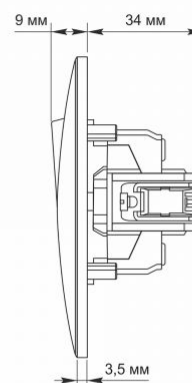

Additional information

Ingress protection	IP20
Housing material	PC, Polyamide

Dimensions

EAN	4820118294957
In the package	1 pc.
Height	86 mm
Outer box	120 pcs.
Width	86 mm

Signs marking goods

Packaging marking	CE, Utilization
--------------------------	-----------------

VIDEX BINERA

INDEX: VF-BNSW2P-W

VIDEX®

VIDEX BINERA

INDEX: VF-BNSW2P-W

We reserve the right to make technical changes. The data contained in this material is not legally binding.

Allegro opt Sp. z o.o., ul. Mierzeja Wiślana 11,
30-732 Krakow, Poland.

The product meets the requirements of EU directives

It is forbidden to throw away waste equipment marked with the symbol of a crossed-out bin with other waste

IP20

— Class of protection against dust and moisture. Protection against solid objects larger than 12 mm; no protection against moisture