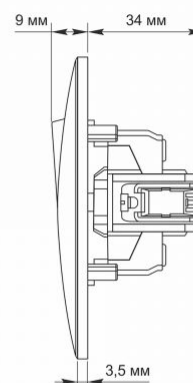

VIDEX®

VIDEX BINERA

INDEX: VF-BNSW2P-BG

We reserve the right to make technical changes. The data contained in this material is not legally binding.

Allegro opt Sp. z o.o., ul. Mierzeja Wiślana 11,
30-732 Krakow, Poland.

The product meets the requirements of EU directives

It is forbidden to throw away waste equipment marked with the symbol of a crossed-out bin with other waste

— Class of protection against dust and moisture. Protection against solid objects larger than 12 mm; no protection against moisture

Date: 4.06.2026