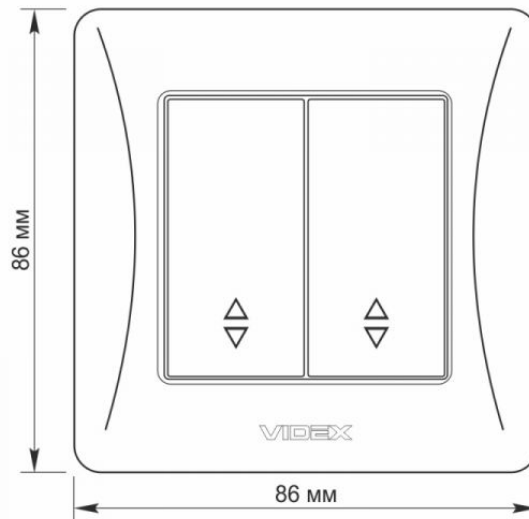

VIDEX®

VIDEX BINERA

INDEX: VF-BNSW2P-BG

We reserve the right to make technical changes. The data contained in this material is not legally binding.

Allegro opt Sp. z o.o., ul. Mierzeja Wiślana 11,
30-732 Krakow, Poland.

Date: 23.02.2025