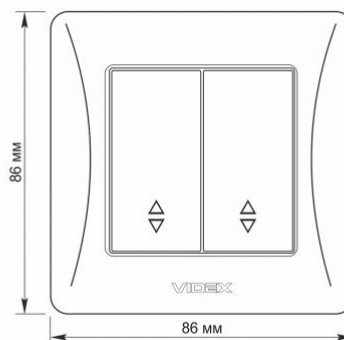

Additional information

Ingress protection	IP20
Housing material	PC, Polyamide

Dimensions

EAN	4820118294964
Height	86 mm
Width	86 mm
In the package	1 pc.
Outer box	120 pcs.

Signs marking goods

Packaging marking	CE, Utilization
--------------------------	-----------------

VIDEX BINERA

INDEX: VF-BNSW2P-BG

VIDEX®

VIDEX BINERA

INDEX: VF-BNSW2P-BG

We reserve the right to make technical changes. The data contained in this material is not legally binding.

Allegro opt Sp. z o.o., ul. Mierzeja Wiślana 11,
30-732 Krakow, Poland.