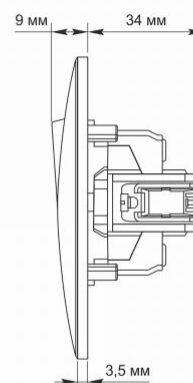

Additional information

Ingress protection	IP20
Housing material	PC, Polyamide

Dimensions

EAN	4820118294964
Height	86 mm
Width	86 mm
In the package	1 pc.
Outer box	120 pcs.

Signs marking goods

Packaging marking	CE, Utilization
--------------------------	-----------------

VIDEX BINERA

INDEX: VF-BNSW2P-BG

VIDEX®

VIDEX BINERA

INDEX: VF-BNSW2P-BG

We reserve the right to make technical changes. The data contained in this material is not legally binding.

Allegro opt Sp. z o.o., ul. Mierzeja Wiślana 11,
30-732 Krakow, Poland.

The product meets the requirements of EU directives

It is forbidden to throw away waste equipment marked with the symbol of a crossed-out bin with other waste

IP20

— Class of protection against dust and moisture. Protection against solid objects larger than 12 mm; no protection against moisture