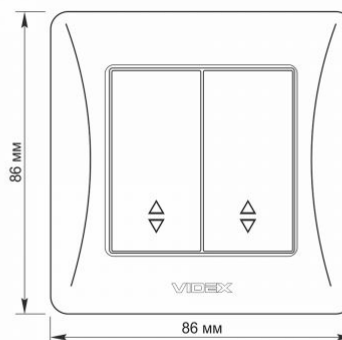

VIDEX®

VIDEX BINERA

INDEX: VF-BNSW2P-BG

We reserve the right to make technical changes. The data contained in this material is not legally binding.

Allegro opt Sp. z o.o., ul. Mierzeja Wiślana 11,
30-732 Krakow, Poland.

The product meets the requirements of EU directives

It is forbidden to throw away waste equipment marked with the symbol of a crossed-out bin with other waste

— Class of protection against dust and moisture. Protection against solid objects larger than 12 mm; no protection against moisture

Date: 4.06.2026