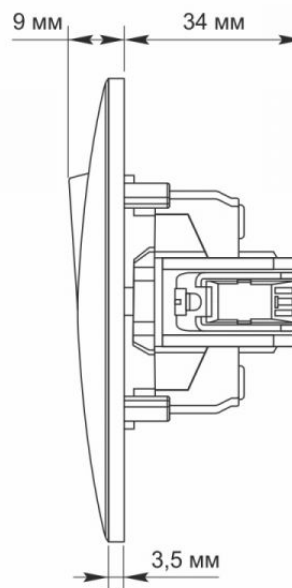

VIDEX®

VIDEX BINERA

INDEX: VF-BNSW2P-BG

We reserve the right to make technical changes. The data contained in this material is not legally binding.

Allegro opt Sp. z o.o., ul. Mierzeja Wiślana 11,
30-732 Krakow, Poland.

Date: 23.02.2025