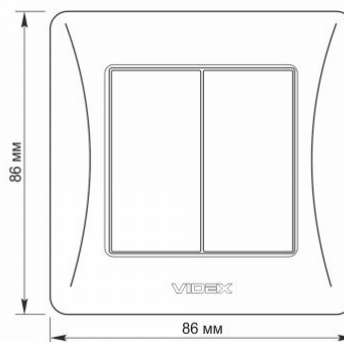

VIDEX®

VIDEX BINERA

INDEX: VF-BNSW2-BG

We reserve the right to make technical changes. The data contained in this material is not legally binding.

Allegro opt Sp. z o.o., ul. Mierzeja Wiślana 11,
30-732 Krakow, Poland.

The product meets the requirements of EU directives

It is forbidden to throw away waste equipment marked with the symbol of a crossed-out bin with other waste

IP20

— Class of protection against dust and moisture. Protection against solid objects larger than 12 mm; no protection against moisture

Date: 24.06.2026