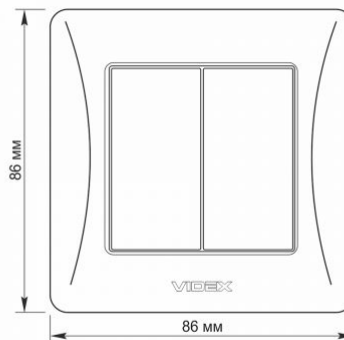

VIDEX®

VIDEX BINERA

INDEX: VF-BNSW2-BG

We reserve the right to make technical changes. The data contained in this material is not legally binding.

Allegro opt Sp. z o.o., ul. Mierzeja Wiślana 11,
30-732 Krakow, Poland.

The product meets the requirements of EU directives

It is forbidden to throw away waste equipment marked with the symbol of a crossed-out bin with other waste

IP20

— Class of protection against dust and moisture. Protection against solid objects larger than 12 mm; no protection against moisture

Date: 26.03.2025