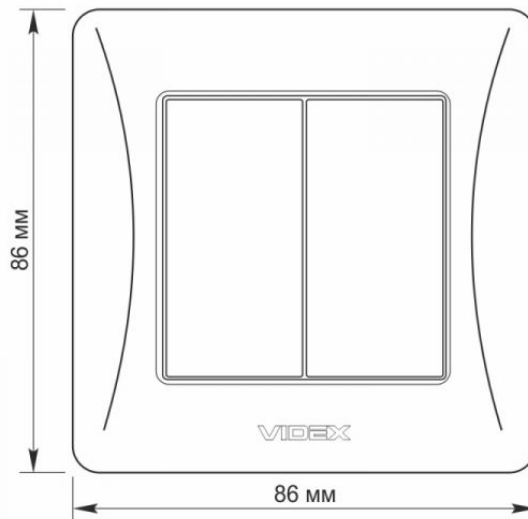

VIDEX®

VIDEX BINERA

INDEX: VF-BNSW2-BG

We reserve the right to make technical changes. The data contained in this material is not legally binding.

Allegro opt Sp. z o.o., ul. Mierzeja Wiślana 11,
30-732 Krakow, Poland.

Date: 21.01.2025