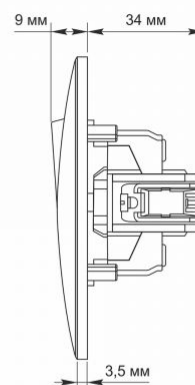

VIDEX®

VIDEX BINERA

INDEX: VF-BNSW2-BG

We reserve the right to make technical changes. The data contained in this material is not legally binding.

Allegro opt Sp. z o.o., ul. Mierzeja Wiślana 11,
30-732 Krakow, Poland.

The product meets the requirements of EU directives

It is forbidden to throw away waste equipment marked with the symbol of a crossed-out bin with other waste

IP20

— Class of protection against dust and moisture. Protection against solid objects larger than 12 mm; no protection against moisture

Date: 24.06.2026