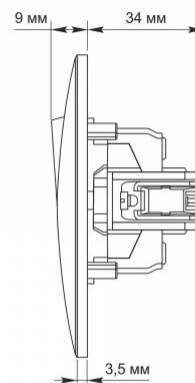

Additional information

Ingress protection	IP20
Housing material	PC, Polyamide

Dimensions

EAN	4820118294889
Height	86 mm
Width	86 mm
In the package	1 pc.
Outer box	120 pcs.

Signs marking goods

Packaging marking	CE, Utilization
--------------------------	-----------------

VIDEX BINERA

INDEX: VF-BNSW2-BG

VIDEX®

VIDEX BINERA

INDEX: VF-BNSW2-BG

We reserve the right to make technical changes. The data contained in this material is not legally binding.

Allegro opt Sp. z o.o., ul. Mierzeja Wiślana 11,
30-732 Krakow, Poland.

The product meets the requirements of EU directives

It is forbidden to throw away waste equipment marked with the symbol of a crossed-out bin with other waste

IP20

— Class of protection against dust and moisture. Protection against solid objects larger than 12 mm; no protection against moisture