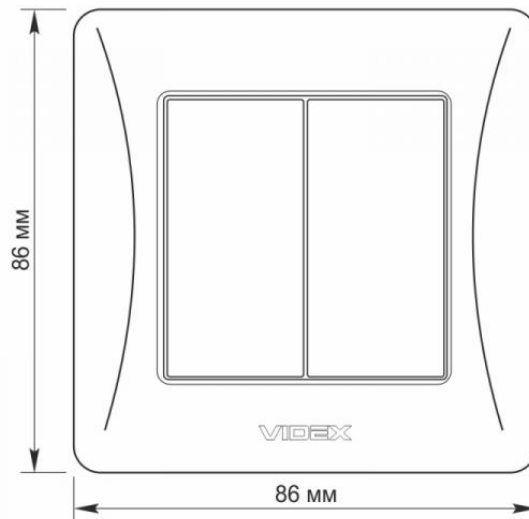

VIDEX®

VIDEX BINERA

INDEX: VF-BNSW2-BG

We reserve the right to make technical changes. The data contained in this material is not legally binding.

Allegra opt Sp. z o.o., ul. Mierzeja Wiślana 11,
30-732 Krakow, Poland.

Date: 23.02.2025