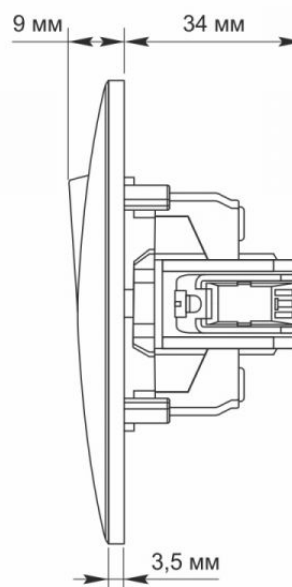

VIDEX®

VIDEX BINERA

INDEX: VF-BNSW2-BG

We reserve the right to make technical changes. The data contained in this material is not legally binding.

Allegra opt Sp. z o.o., ul. Mierzeja Wiślana 11,
30-732 Krakow, Poland.

Date: 23.02.2025