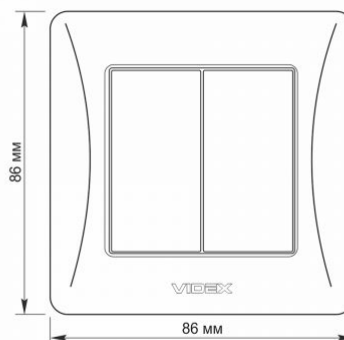

VIDEX®

VIDEX BINERA

INDEX: VF-BNSW2-BG

We reserve the right to make technical changes. The data contained in this material is not legally binding.

Allegro opt Sp. z o.o., ul. Mierzeja Wiślana 11,
30-732 Krakow, Poland.

The product meets the requirements of EU directives

It is forbidden to throw away waste equipment marked with the symbol of a crossed-out bin with other waste

IP20

— Class of protection against dust and moisture. Protection against solid objects larger than 12 mm; no protection against moisture

Date: 24.06.2026