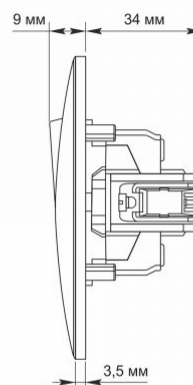

VIDEX®

VIDEX BINERA

INDEX: VF-BNSW1L-W

We reserve the right to make technical changes. The data contained in this material is not legally binding.

Allegro opt Sp. z o.o., ul. Mierzeja Wiślana 11,
30-732 Krakow, Poland.

The product meets the requirements of EU directives

It is forbidden to throw away waste equipment marked with the symbol of a crossed-out bin with other waste

IP20

— Class of protection against dust and moisture. Protection against solid objects larger than 12 mm; no protection against moisture

Date: 24.06.2026