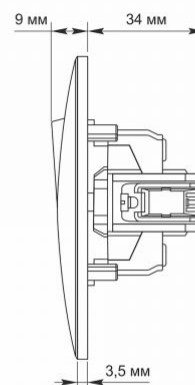

VIDEX®

VIDEX BINERA

INDEX: VF-BNSW1L-W

We reserve the right to make technical changes. The data contained in this material is not legally binding.

Allegro opt Sp. z o.o., ul. Mierzeja Wiślana 11,
30-732 Krakow, Poland.

The product meets the requirements of EU directives

It is forbidden to throw away waste equipment marked with the symbol of a crossed-out bin with other waste

IP20

— Class of protection against dust and moisture. Protection against solid objects larger than 12 mm; no protection against moisture

Date: 4.06.2026