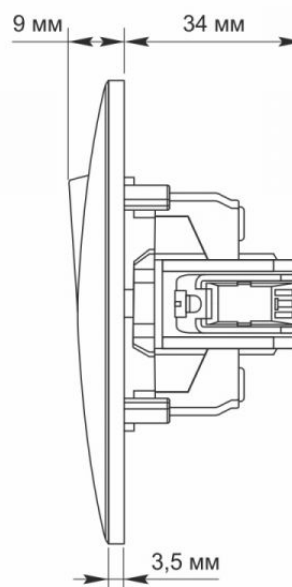

VIDEX®

VIDEX BINERA

INDEX: VF-BNSW1L-W

We reserve the right to make technical changes. The data contained in this material is not legally binding.

Allegra opt Sp. z o.o., ul. Mierzeja Wiślana 11,
30-732 Krakow, Poland.

Date: 21.01.2025