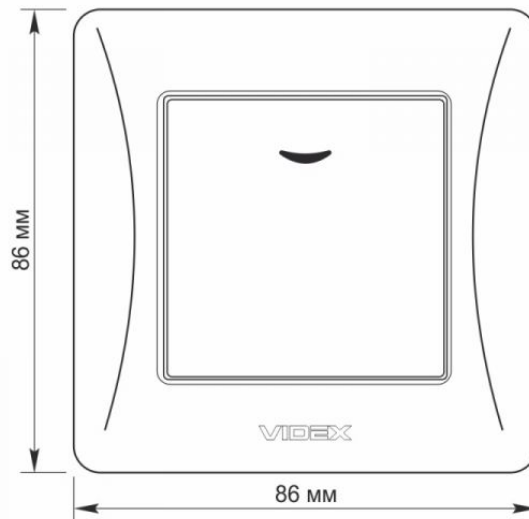

VIDEX®

VIDEX BINERA

INDEX: VF-BNSW1L-W

We reserve the right to make technical changes. The data contained in this material is not legally binding.

Allegra opt Sp. z o.o., ul. Mierzeja Wiślana 11,
30-732 Krakow, Poland.

Date: 21.01.2025