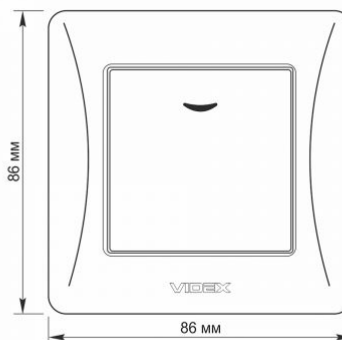

VIDEX®

VIDEX BINERA

INDEX: VF-BNSW1L-W

We reserve the right to make technical changes. The data contained in this material is not legally binding.

Allegro opt Sp. z o.o., ul. Mierzeja Wiślana 11,
30-732 Krakow, Poland.

The product meets the requirements of EU directives

It is forbidden to throw away waste equipment marked with the symbol of a crossed-out bin with other waste

IP20

— Class of protection against dust and moisture. Protection against solid objects larger than 12 mm; no protection against moisture

Date: 4.06.2026