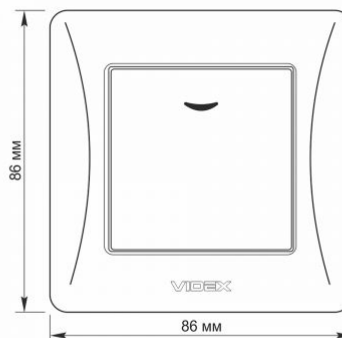

VIDEX®

VIDEX BINERA

INDEX: VF-BNSW1L-BG

We reserve the right to make technical changes. The data contained in this material is not legally binding.

Allegro opt Sp. z o.o., ul. Mierzeja Wiślana 11,
30-732 Krakow, Poland.

The product meets the requirements of EU directives

It is forbidden to throw away waste equipment marked with the symbol of a crossed-out bin with other waste

IP20

— Class of protection against dust and moisture. Protection against solid objects larger than 12 mm; no protection against moisture

Date: 26.03.2025