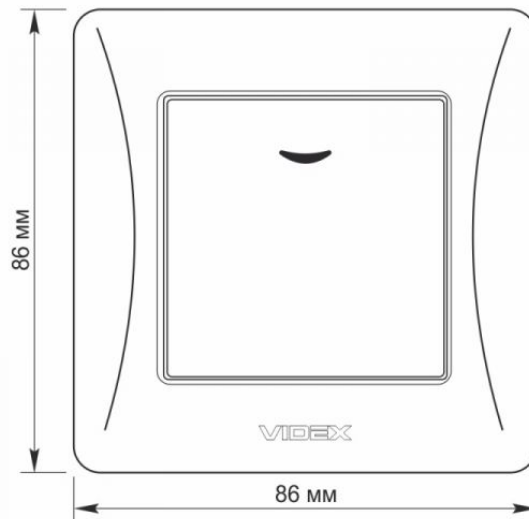

VIDEX®

VIDEX BINERA

INDEX: VF-BNSW1L-BG

We reserve the right to make technical changes. The data contained in this material is not legally binding.

Allegra opt Sp. z o.o., ul. Mierzeja Wiślana 11,
30-732 Krakow, Poland.

Date: 22.02.2025