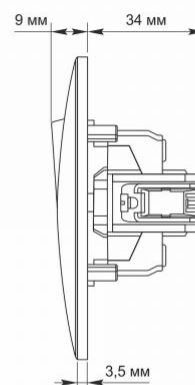

VIDEX®

VIDEX BINERA

INDEX: VF-BNSW1L-BG

We reserve the right to make technical changes. The data contained in this material is not legally binding.

Allegro opt Sp. z o.o., ul. Mierzeja Wiślana 11,
30-732 Krakow, Poland.

The product meets the requirements of EU directives

It is forbidden to throw away waste equipment marked with the symbol of a crossed-out bin with other waste

IP20

— Class of protection against dust and moisture. Protection against solid objects larger than 12 mm; no protection against moisture

Date: 24.06.2026