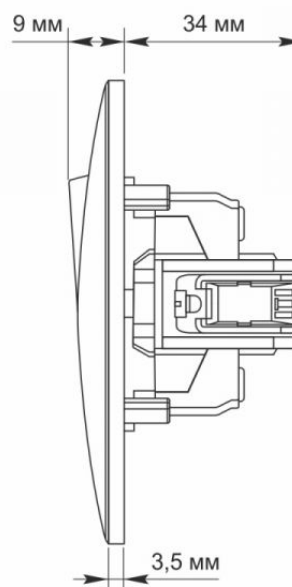

VIDEX®

VIDEX BINERA

INDEX: VF-BNSW1L-BG

We reserve the right to make technical changes. The data contained in this material is not legally binding.

Allegra opt Sp. z o.o., ul. Mierzeja Wiślana 11,
30-732 Krakow, Poland.

Date: 22.02.2025