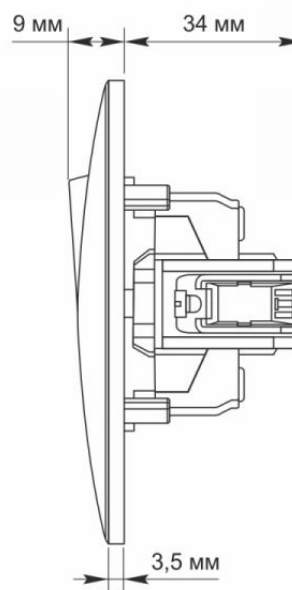

VIDEX®

VIDEX BINERA

INDEX: VF-BNSW1L-BG

We reserve the right to make technical changes. The data contained in this material is not legally binding.

Allegra opt Sp. z o.o., ul. Mierzeja Wiślana 11,
30-732 Krakow, Poland.

Date: 21.01.2025