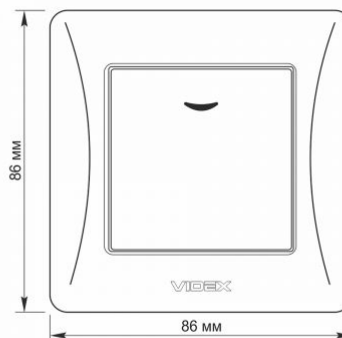

VIDEX®

VIDEX BINERA

INDEX: VF-BNSW1L-BG

We reserve the right to make technical changes. The data contained in this material is not legally binding.

Allegro opt Sp. z o.o., ul. Mierzeja Wiślana 11,
30-732 Krakow, Poland.

The product meets the requirements of EU directives

It is forbidden to throw away waste equipment marked with the symbol of a crossed-out bin with other waste

IP20

— Class of protection against dust and moisture. Protection against solid objects larger than 12 mm; no protection against moisture

Date: 24.06.2026