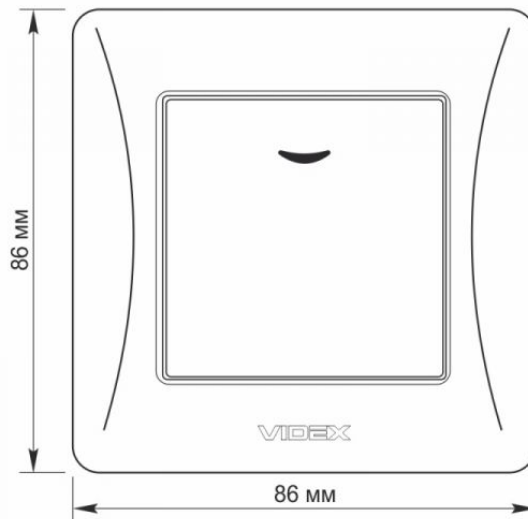

VIDEX®

VIDEX BINERA

INDEX: VF-BNSW1L-BG

We reserve the right to make technical changes. The data contained in this material is not legally binding.

Allegra opt Sp. z o.o., ul. Mierzeja Wiślana 11,
30-732 Krakow, Poland.

Date: 21.01.2025