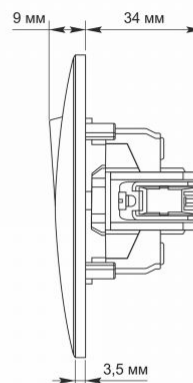

VIDEX®

VIDEX BINERA

INDEX: VF-BNSW1L-BG

We reserve the right to make technical changes. The data contained in this material is not legally binding.

Allegro opt Sp. z o.o., ul. Mierzeja Wiślana 11,
30-732 Krakow, Poland.

The product meets the requirements of EU directives

It is forbidden to throw away waste equipment marked with the symbol of a crossed-out bin with other waste

IP20

— Class of protection against dust and moisture. Protection against solid objects larger than 12 mm; no protection against moisture

Date: 26.03.2025