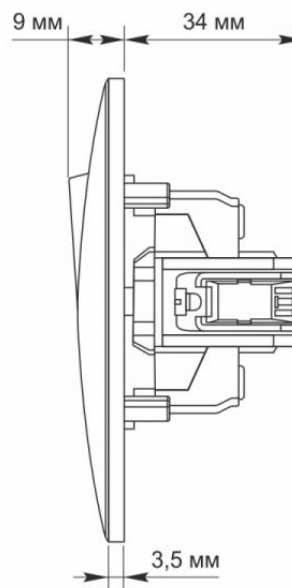

VIDEX®

VIDEX BINERA

INDEX: VF-BNSW1P-W

We reserve the right to make technical changes. The data contained in this material is not legally binding.

Allegra opt Sp. z o.o., ul. Mierzeja Wiślana 11,
30-732 Krakow, Poland.

Date: 21.01.2025