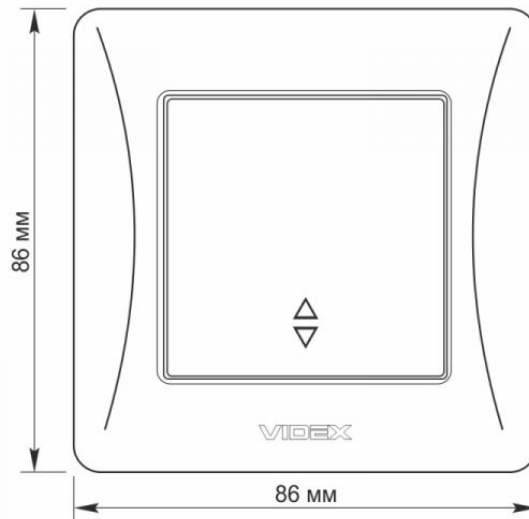

VIDEX®

VIDEX BINERA

INDEX: VF-BNSW1P-W

We reserve the right to make technical changes. The data contained in this material is not legally binding.

Allegra opt Sp. z o.o., ul. Mierzeja Wiślana 11,
30-732 Krakow, Poland.

Date: 21.01.2025