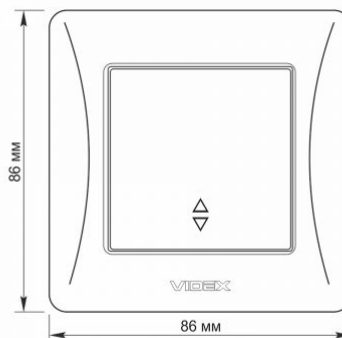

VIDEX®

VIDEX BINERA

INDEX: VF-BNSW1P-W

We reserve the right to make technical changes. The data contained in this material is not legally binding.

Allegro opt Sp. z o.o., ul. Mierzeja Wiślana 11,
30-732 Krakow, Poland.

The product meets the requirements of EU directives

It is forbidden to throw away waste equipment marked with the symbol of a crossed-out bin with other waste

IP20

— Class of protection against dust and moisture. Protection against solid objects larger than 12 mm; no protection against moisture

Date: 29.03.2025