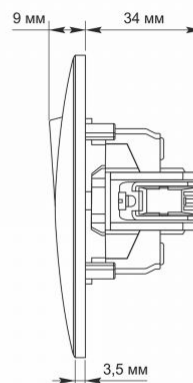

VIDEX®

VIDEX BINERA

INDEX: VF-BNSW1P-W

We reserve the right to make technical changes. The data contained in this material is not legally binding.

Allegro opt Sp. z o.o., ul. Mierzeja Wiślana 11,
30-732 Krakow, Poland.

The product meets the requirements of EU directives

It is forbidden to throw away waste equipment marked with the symbol of a crossed-out bin with other waste

IP20

— Class of protection against dust and moisture. Protection against solid objects larger than 12 mm; no protection against moisture

Date: 29.03.2025