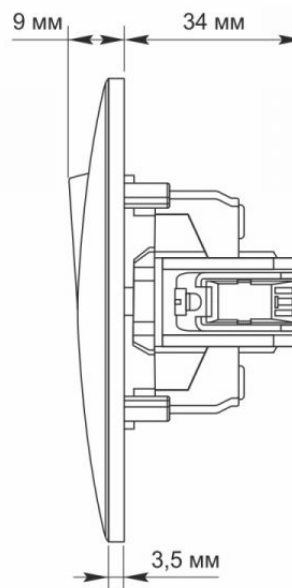

VIDEX®

VIDEX BINERA

INDEX: VF-BNSW1P-W

We reserve the right to make technical changes. The data contained in this material is not legally binding.

Allegra opt Sp. z o.o., ul. Mierzeja Wiślana 11,
30-732 Krakow, Poland.

Date: 23.02.2025