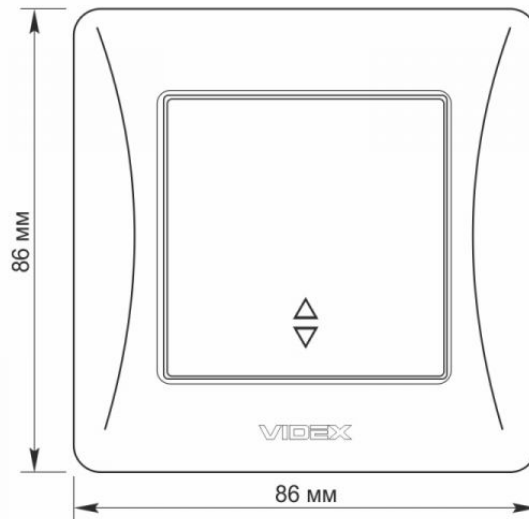

VIDEX®

VIDEX BINERA

INDEX: VF-BNSW1P-W

We reserve the right to make technical changes. The data contained in this material is not legally binding.

Allegra opt Sp. z o.o., ul. Mierzeja Wiślana 11,
30-732 Krakow, Poland.

Date: 23.02.2025