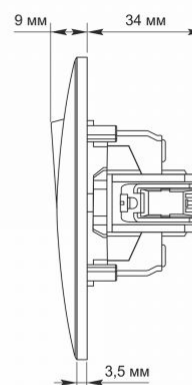

INDEX: VF-BNSW11-W

We reserve the right to make technical changes. The data contained in this material is not legally binding.

Allegro opt Sp. z o.o., ul. Mierzeja Wiślana 11,
30-732 Krakow, Poland.

The product meets the requirements of EU directives

It is forbidden to throw away waste equipment marked with the symbol of a crossed-out bin with other waste

IP20

— Class of protection against dust and moisture. Protection against solid objects larger than 12 mm; no protection against moisture