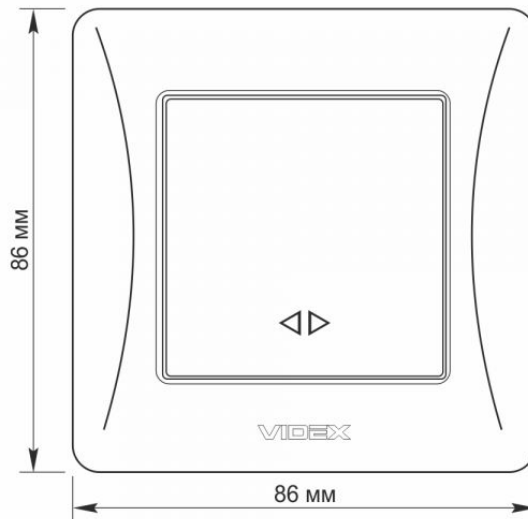

VIDEX®

VIDEX BINERA

INDEX: VF-BNSW11-W

We reserve the right to make technical changes. The data contained in this material is not legally binding.

Allegra opt Sp. z o.o., ul. Mierzeja Wiślana 11,
30-732 Krakow, Poland.

Date: 23.02.2025