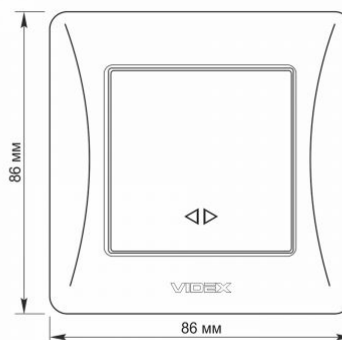

INDEX: VF-BNSW11-W

We reserve the right to make technical changes. The data contained in this material is not legally binding.

Allegro opt Sp. z o.o., ul. Mierzeja Wiślana 11,
30-732 Krakow, Poland.

The product meets the requirements of EU directives

It is forbidden to throw away waste equipment marked with the symbol of a crossed-out bin with other waste

IP20

— Class of protection against dust and moisture. Protection against solid objects larger than 12 mm; no protection against moisture