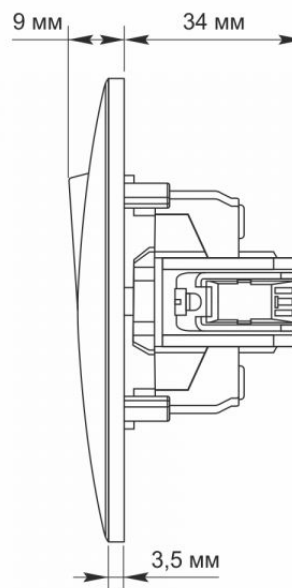

Height	86 mm
---------------	-------

Width	86 mm
--------------	-------

In the package	1 pc.
-----------------------	-------

Outer box	120 pcs.
------------------	----------

Signs marking goods

Packaging marking	CE, Utilization
--------------------------	-----------------

VIDEX BINERA

INDEX: VF-BNSW11-W

VIDEX[®]

VIDEX BINERA

INDEX: VF-BNSW11-W

We reserve the right to make technical changes. The data contained in this material is not legally binding.

Allegra opt Sp. z o.o., ul. Mierzeja Wiślana 11,
30-732 Krakow, Poland.