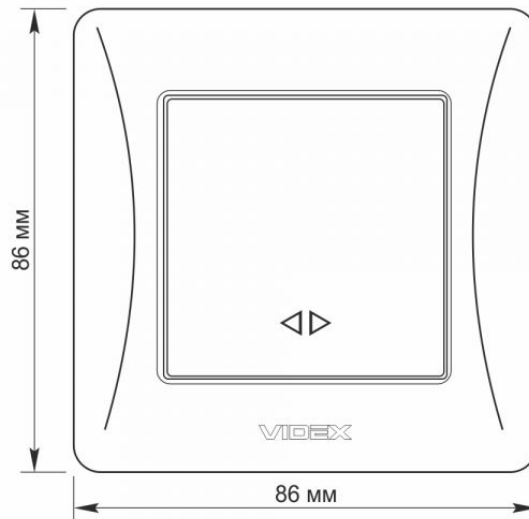

VIDEX®

VIDEX BINERA

INDEX: VF-BNSW11-W

We reserve the right to make technical changes. The data contained in this material is not legally binding.

Allegra opt Sp. z o.o., ul. Mierzeja Wiślana 11,
30-732 Krakow, Poland.

Date: 21.01.2025