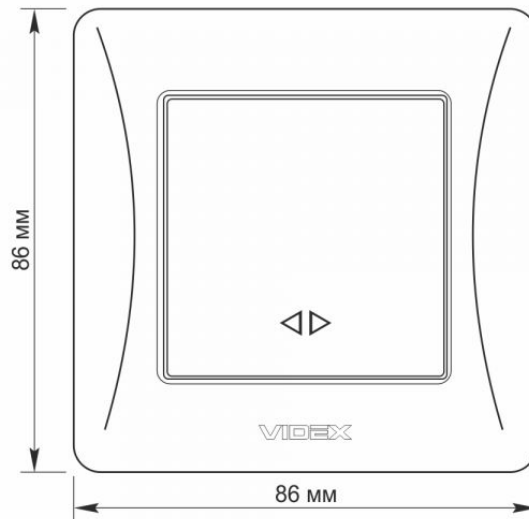

VIDEX®

VIDEX BINERA

INDEX: VF-BNSW1I-BG

We reserve the right to make technical changes. The data contained in this material is not legally binding.

Allegra opt Sp. z o.o., ul. Mierzeja Wiślana 11,
30-732 Krakow, Poland.

Date: 21.01.2025