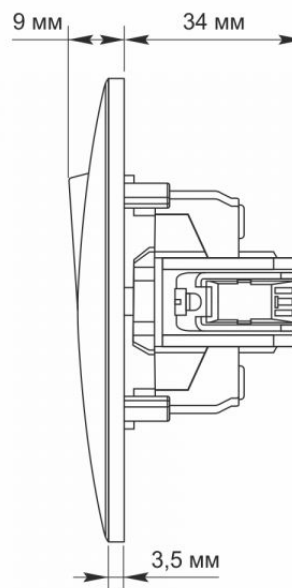

Additional information

Ingress protection	IP20
Housing material	PC, Polyamide

Dimensions

EAN	4820118295633
Height	86 mm
Width	86 mm
In the package	1 pc.
Outer box	120 pcs.

Signs marking goods

Packaging marking	CE, Utilization
--------------------------	-----------------

VIDEX BINERA

INDEX: VF-BNSW11-BG

VIDEX®

VIDEX BINERA

INDEX: VF-BNSW11-BG

We reserve the right to make technical changes. The data contained in this material is not legally binding.

Allegra opt Sp. z o.o., ul. Mierzeja Wiślana 11,
30-732 Krakow, Poland.