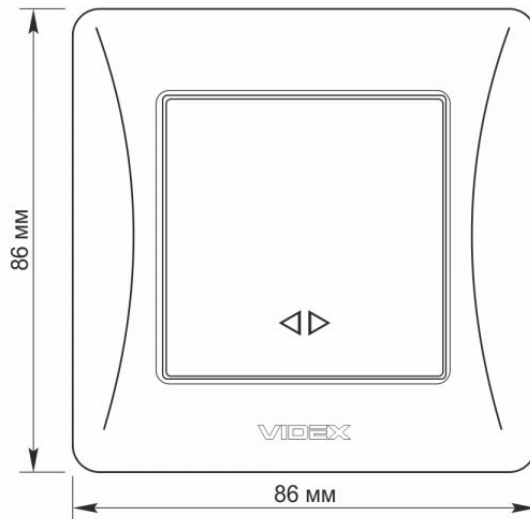

VIDEX®

VIDEX BINERA

INDEX: VF-BNSW11-BG

We reserve the right to make technical changes. The data contained in this material is not legally binding.

Allegra opt Sp. z o.o., ul. Mierzeja Wiślana 11,
30-732 Krakow, Poland.

Date: 23.02.2025