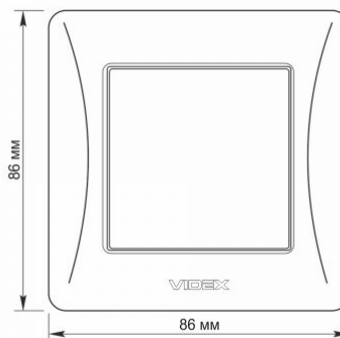

Additional information

Ingress protection	IP20
Housing material	PC, Polyamide

Dimensions

EAN	4820118294865
In the package	1 pc.
Height	86 mm
Outer box	120 pcs.
Width	86 mm

Signs marking goods

Packaging marking	CE, Utilization
--------------------------	-----------------

VIDEX BINERA

INDEX: VF-BNSW1-BG

VIDEX®

VIDEX BINERA

INDEX: VF-BNSW1-BG

We reserve the right to make technical changes. The data contained in this material is not legally binding.

Allegro opt Sp. z o.o., ul. Mierzeja Wiślana 11,
30-732 Krakow, Poland.