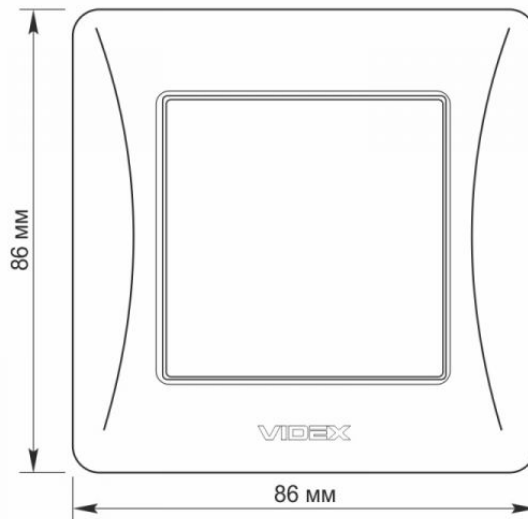

VIDEX®

VIDEX BINERA

INDEX: VF-BNSW1-BG

We reserve the right to make technical changes. The data contained in this material is not legally binding.

Allegra opt Sp. z o.o., ul. Mierzeja Wiślana 11,
30-732 Krakow, Poland.

Date: 23.02.2025