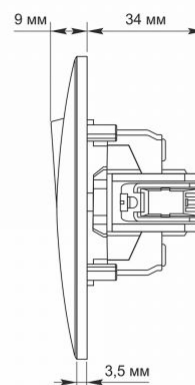

VIDEX®

VIDEX BINERA

INDEX: VF-BNSW1-BG

We reserve the right to make technical changes. The data contained in this material is not legally binding.

Allegro opt Sp. z o.o., ul. Mierzeja Wiślana 11,
30-732 Krakow, Poland.

The product meets the requirements of EU directives

It is forbidden to throw away waste equipment marked with the symbol of a crossed-out bin with other waste

IP20

— Class of protection against dust and moisture. Protection against solid objects larger than 12 mm; no protection against moisture

Date: 4.06.2026