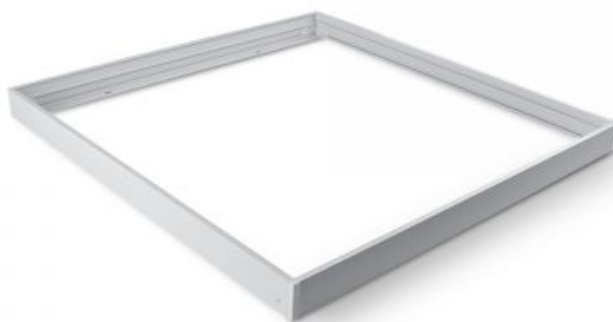

TECHNICAL CARD

Surface-mounted frame

INDEX: VL-PFS

Additional information

Housing colour	White
Housing material	Aluminum, Plastic

Dimensions

EAN	5904405541050
In the package	1 pc.
Outer box	25 pcs.
Height	600 mm
Width	600 mm
Depth	50 mm
Unit nett weight	510g

Signs marking goods

Packaging marking	CE
--------------------------	----

VIDEX[®]

VIDEX-LED-PANEL-SURFACE-MOUNTED-FRAME-6060

INDEX: VL-PFS

We reserve the right to make technical changes. The data contained in this material is not legally binding.