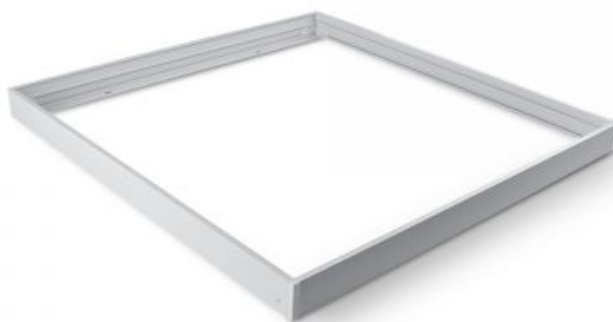

TECHNICAL CARD

Surface-mounted frame

INDEX: VL-PFS

Additional information

Housing colour	White
Housing material	Aluminum, Plastic

Dimensions

EAN	5904405541050
In the package	1 pc.
Height	600 mm
Outer box	25 pcs.
Width	600 mm
Depth	43.5 mm
Unit nett weight	510g

Signs marking goods

Packaging marking	CE
-------------------	----

VIDEX[®]

VIDEX-LED-PANEL-SURFACE-MOUNTED-FRAME-6060

INDEX: VL-PFS

We reserve the right to make technical changes. The data contained in this material is not legally binding.