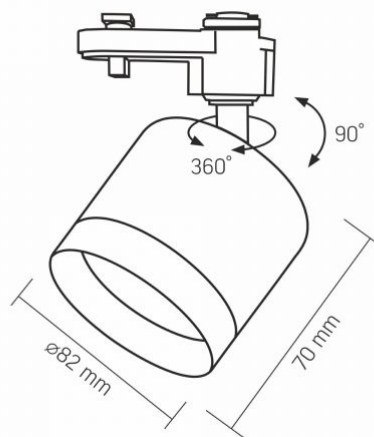

Dimensions

EAN 4820246484695

VIDEX for GX53 lamp VL-SPF17C-B

INDEX: VL-SPF17C-B

In the package 1 pc.

Height 70 mm

Outer box 50 pcs.

Width 82 mm

Depth 82 mm

Unit nett weight 290g

Signs marking goods

Packaging marking CE, Utilization

INDEX: VL-SPF17C-B

We reserve the right to make technical changes. The data contained in this material is not legally binding.