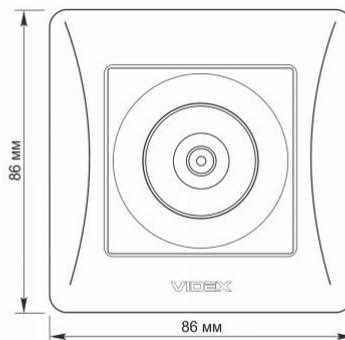

VIDEX®

VIDEX BINERA

INDEX: VF-BNSK1TVME-BG

We reserve the right to make technical changes. The data contained in this material is not legally binding.

Allegro opt Sp. z o.o., ul. Mierzeja Wiślana 11,
30-732 Krakow, Poland.

The product meets the requirements of EU directives

It is forbidden to throw away waste equipment marked with the symbol of a crossed-out bin with other waste

IP20

— Class of protection against dust and moisture. Protection against solid objects larger than 12 mm; no protection against moisture

Date: 24.06.2026