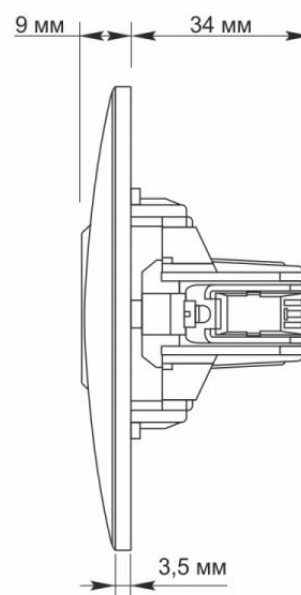

VIDEX®

VIDEX BINERA

INDEX: VF-BNSK1TVME-BG

We reserve the right to make technical changes. The data contained in this material is not legally binding.

Allegra opt Sp. z o.o., ul. Mierzeja Wiślana 11,
30-732 Krakow, Poland.

Date: 22.01.2025