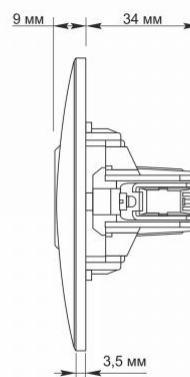

VIDEX®

VIDEX BINERA

INDEX: VF-BNSK1TVME-BG

We reserve the right to make technical changes. The data contained in this material is not legally binding.

Allegro opt Sp. z o.o., ul. Mierzeja Wiślana 11,
30-732 Krakow, Poland.

The product meets the requirements of EU directives

It is forbidden to throw away waste equipment marked with the symbol of a crossed-out bin with other waste

IP20

— Class of protection against dust and moisture. Protection against solid objects larger than 12 mm; no protection against moisture

Date: 24.06.2026