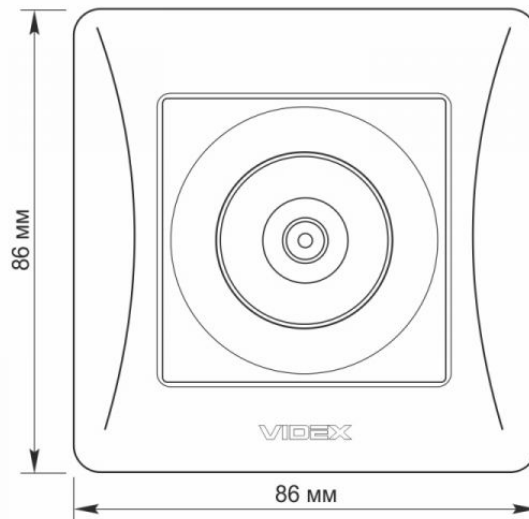

VIDEX®

VIDEX BINERA

INDEX: VF-BNSK1TVME-BG

We reserve the right to make technical changes. The data contained in this material is not legally binding.

Allegra opt Sp. z o.o., ul. Mierzeja Wiślana 11,
30-732 Krakow, Poland.

Date: 22.01.2025