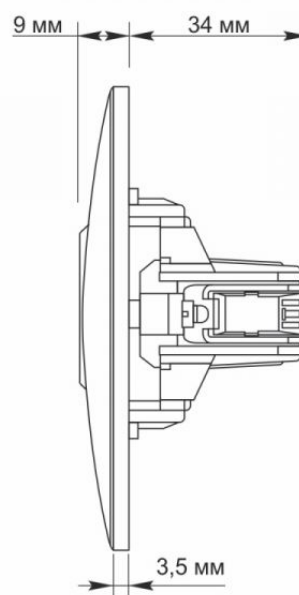

VIDEX®

VIDEX BINERA

INDEX: VF-BNSK1TVME-BG

We reserve the right to make technical changes. The data contained in this material is not legally binding.

Allegra opt Sp. z o.o., ul. Mierzeja Wiślana 11,
30-732 Krakow, Poland.

Date: 23.02.2025