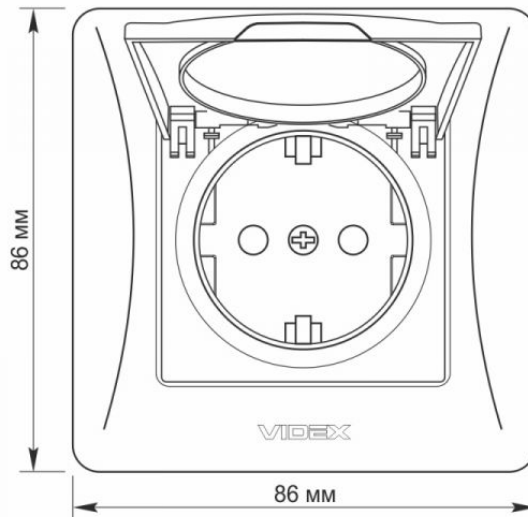

VIDEX®

VIDEX BINERA

INDEX: VF-BNSK1GC-BG

We reserve the right to make technical changes. The data contained in this material is not legally binding.

Allegra opt Sp. z o.o., ul. Mierzeja Wiślana 11,
30-732 Krakow, Poland.

Date: 22.02.2025