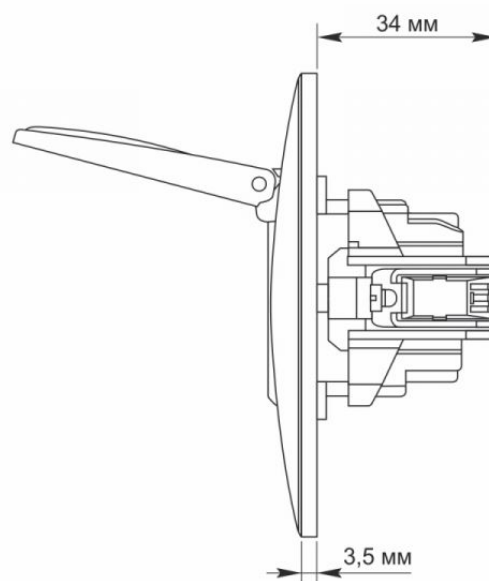

VIDEX®

VIDEX BINERA

INDEX: VF-BNSK1GC-BG

We reserve the right to make technical changes. The data contained in this material is not legally binding.

Allegra opt Sp. z o.o., ul. Mierzeja Wiślana 11,
30-732 Krakow, Poland.

Date: 22.02.2025