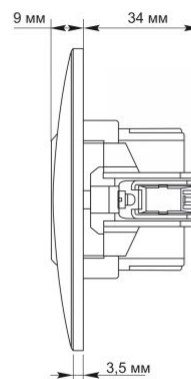

VIDEX®

VIDEX BINERA

INDEX: VF-BNCHRUC20-W

We reserve the right to make technical changes. The data contained in this material is not legally binding.

Allegro opt Sp. z o.o., ul. Mierzeja Wiślana 11,
30-732 Krakow, Poland.

The product meets the requirements of EU directives

It is forbidden to throw away waste equipment marked with the symbol of a crossed-out bin with other waste

IP20

— Class of protection against dust and moisture. Protection against solid objects larger than 12 mm; no protection against moisture

Date: 31.03.2025