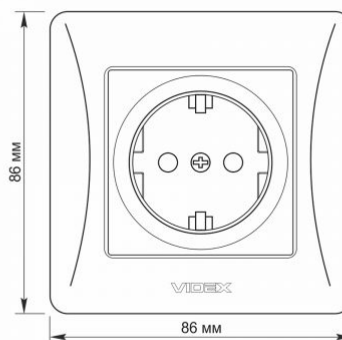

VIDEX®

VIDEX BINERA

INDEX: VF-BNSK1G-BG

We reserve the right to make technical changes. The data contained in this material is not legally binding.

Allegro opt Sp. z o.o., ul. Mierzeja Wiślana 11,
30-732 Krakow, Poland.

The product meets the requirements of EU directives

It is forbidden to throw away waste equipment marked with the symbol of a crossed-out bin with other waste

IP20

— Class of protection against dust and moisture. Protection against solid objects larger than 12 mm; no protection against moisture

Date: 29.03.2025