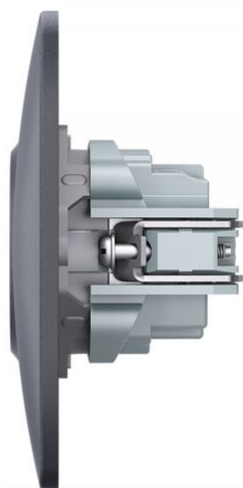

VIDEX®

VIDEX BINERA

INDEX: VF-BNSK1G-BG

We reserve the right to make technical changes. The data contained in this material is not legally binding.

Allegro opt Sp. z o.o., ul. Mierzeja Wiślana 11,
30-732 Krakow, Poland.

The product meets the requirements of EU directives

It is forbidden to throw away waste equipment marked with the symbol of a crossed-out bin with other waste

IP20

— Class of protection against dust and moisture. Protection against solid objects larger than 12 mm; no protection against moisture

Date: 29.03.2025