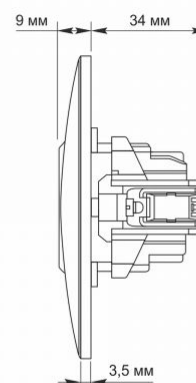

VIDEX®

VIDEX BINERA

INDEX: VF-BNSK1G-BG

We reserve the right to make technical changes. The data contained in this material is not legally binding.

Allegro opt Sp. z o.o., ul. Mierzeja Wiślana 11,
30-732 Krakow, Poland.

The product meets the requirements of EU directives

It is forbidden to throw away waste equipment marked with the symbol of a crossed-out bin with other waste

IP20

— Class of protection against dust and moisture. Protection against solid objects larger than 12 mm; no protection against moisture

Date: 29.03.2025