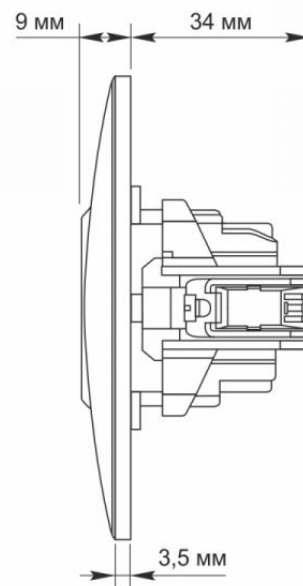

VIDEX®

VIDEX BINERA

INDEX: VF-BNSK1G-W

We reserve the right to make technical changes. The data contained in this material is not legally binding.

Allegra opt Sp. z o.o., ul. Mierzeja Wiślana 11,
30-732 Krakow, Poland.

Date: 22.01.2025