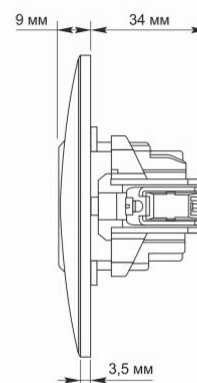

VIDEX®

VIDEX BINERA

INDEX: VF-BNSK1G-W

We reserve the right to make technical changes. The data contained in this material is not legally binding.

Allegro opt Sp. z o.o., ul. Mierzeja Wiślana 11,
30-732 Krakow, Poland.

The product meets the requirements of EU directives

It is forbidden to throw away waste equipment marked with the symbol of a crossed-out bin with other waste

IP20

— Class of protection against dust and moisture. Protection against solid objects larger than 12 mm; no protection against moisture

Date: 1.06.2025