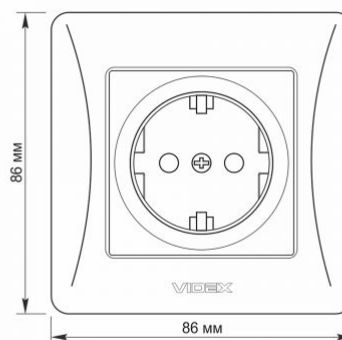

VIDEX®

VIDEX BINERA

INDEX: VF-BNSK1G-W

We reserve the right to make technical changes. The data contained in this material is not legally binding.

Allegro opt Sp. z o.o., ul. Mierzeja Wiślana 11,
30-732 Krakow, Poland.

The product meets the requirements of EU directives

It is forbidden to throw away waste equipment marked with the symbol of a crossed-out bin with other waste

IP20

— Class of protection against dust and moisture. Protection against solid objects larger than 12 mm; no protection against moisture

Date: 1.06.2025