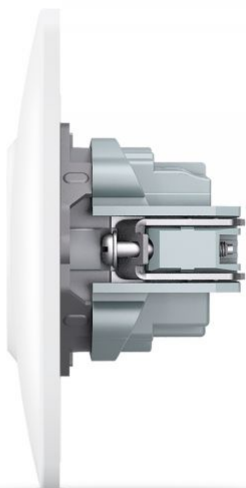

VIDEX®

VIDEX BINERA

INDEX: VF-BNSK1G-W

We reserve the right to make technical changes. The data contained in this material is not legally binding.

Allegro opt Sp. z o.o., ul. Mierzeja Wiślana 11,
30-732 Krakow, Poland.

The product meets the requirements of EU directives

It is forbidden to throw away waste equipment marked with the symbol of a crossed-out bin with other waste

IP20

— Class of protection against dust and moisture. Protection against solid objects larger than 12 mm; no protection against moisture

Date: 21.05.2025