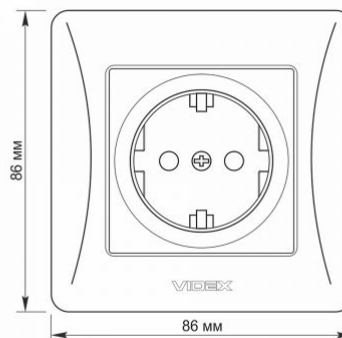

VIDEX®

VIDEX BINERA

INDEX: VF-BNSK1G-W

We reserve the right to make technical changes. The data contained in this material is not legally binding.

Allegro opt Sp. z o.o., ul. Mierzeja Wiślana 11,
30-732 Krakow, Poland.

The product meets the requirements of EU directives

It is forbidden to throw away waste equipment marked with the symbol of a crossed-out bin with other waste

IP20

— Class of protection against dust and moisture. Protection against solid objects larger than 12 mm; no protection against moisture

Date: 29.03.2025