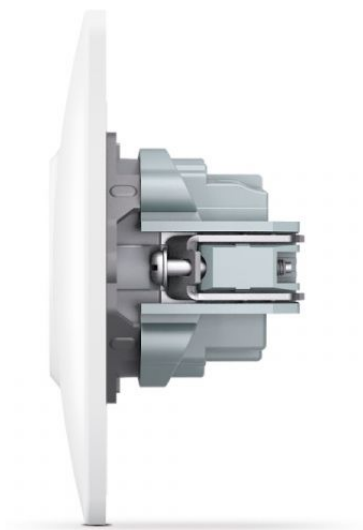

VIDEX®

VIDEX BINERA

INDEX: VF-BNSK1G-W

We reserve the right to make technical changes. The data contained in this material is not legally binding.

Allegra opt Sp. z o.o., ul. Mierzeja Wiślana 11,
30-732 Krakow, Poland.

Date: 22.01.2025