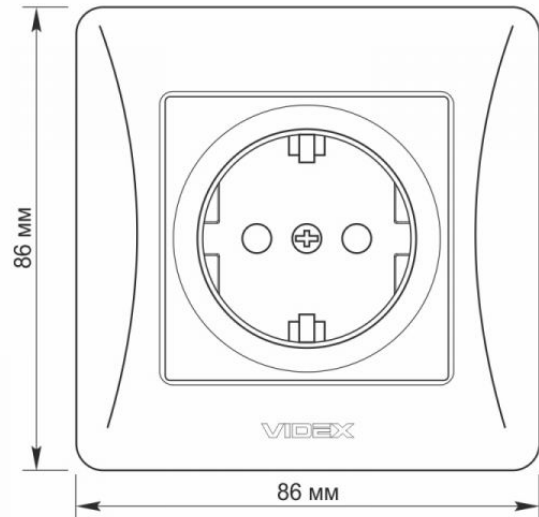

VIDEX®

VIDEX BINERA

INDEX: VF-BNSK1G-W

We reserve the right to make technical changes. The data contained in this material is not legally binding.

Allegra opt Sp. z o.o., ul. Mierzeja Wiślana 11,
30-732 Krakow, Poland.

Date: 22.01.2025