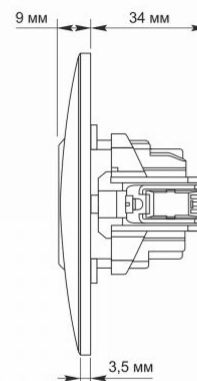

VIDEX®

VIDEX BINERA

INDEX: VF-BNSK1G-W

We reserve the right to make technical changes. The data contained in this material is not legally binding.

Allegro opt Sp. z o.o., ul. Mierzeja Wiślana 11,
30-732 Krakow, Poland.

The product meets the requirements of EU directives

It is forbidden to throw away waste equipment marked with the symbol of a crossed-out bin with other waste

IP20

— Class of protection against dust and moisture. Protection against solid objects larger than 12 mm; no protection against moisture

Date: 29.03.2025