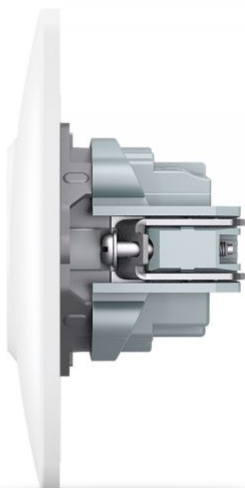

VIDEX®

VIDEX BINERA

INDEX: VF-BNSK1G-W

We reserve the right to make technical changes. The data contained in this material is not legally binding.

Allegro opt Sp. z o.o., ul. Mierzeja Wiślana 11,
30-732 Krakow, Poland.

The product meets the requirements of EU directives

It is forbidden to throw away waste equipment marked with the symbol of a crossed-out bin with other waste

IP20

— Class of protection against dust and moisture. Protection against solid objects larger than 12 mm; no protection against moisture

Date: 29.03.2025