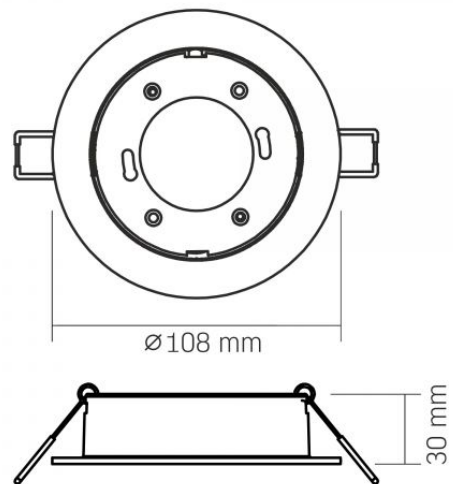

INDEX: VL-SPF27R-W

We reserve the right to make technical changes. The data contained in this material is not legally binding.

Allegro opt Sp. z o.o., ul. Mierzeja Wiślana 11,
30-732 Krakow, Poland.