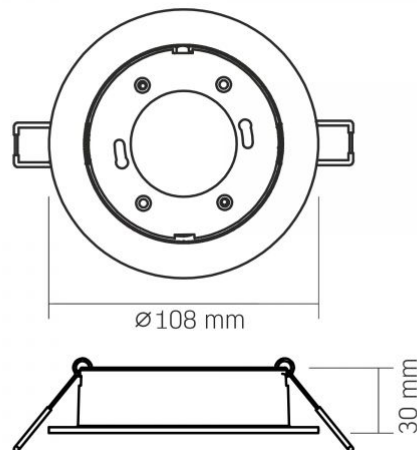

Housing material Aluminum

Dimensions

EAN 4820246485913

VIDEX for GX53 lamp VL-SPF27R-W

INDEX: VL-SPF27R-W

Height 30 mm

Depth 108 mm

Width 108 mm

In the package 1 pc.

Outer box 50 pcs.

Unit nett weight 200g

Signs marking goods

Packaging marking CE, Utilization

INDEX: VL-SPF27R-W

We reserve the right to make technical changes. The data contained in this material is not legally binding.