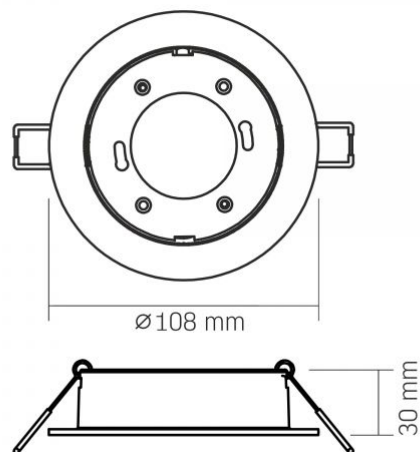

Housing material Aluminum

Dimensions

EAN 4820246485913

VIDEX for GX53 lamp VL-SPF27R-W

INDEX: VL-SPF27R-W

In the package 1 pc.

Height 30 mm

Outer box 50 pcs.

Width 108 mm

Depth 108 mm

Unit nett weight 200g

Signs marking goods

Packaging marking CE, Utilization

INDEX: VL-SPF27R-W

We reserve the right to make technical changes. The data contained in this material is not legally binding.