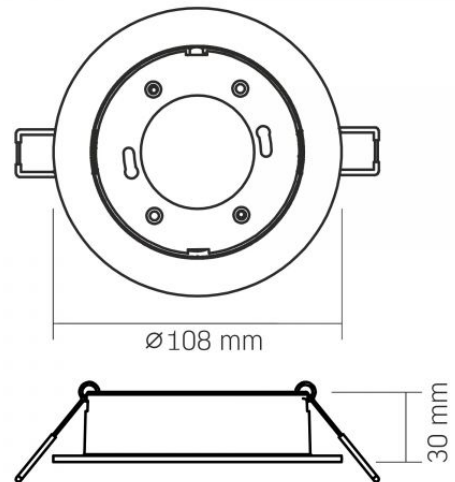

INDEX: VL-SPF27R-W

We reserve the right to make technical changes. The data contained in this material is not legally binding.

Allegro opt Sp. z o.o., ul. Mierzeja Wiślana 11,
30-732 Krakow, Poland.