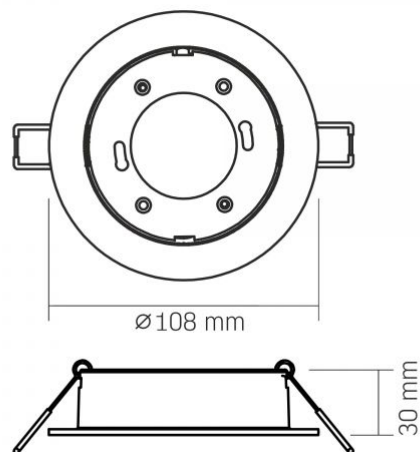

Housing material Aluminum

Dimensions

EAN 4820246485913

VIDEX for GX53 lamp VL-SPF27R-W

INDEX: VL-SPF27R-W

In the package 1 pc.

Outer box 50 pcs.

Height 30 mm

Width 108 mm

Depth 108 mm

Unit nett weight 200g

Signs marking goods

Packaging marking CE, Utilization

INDEX: VL-SPF27R-W

We reserve the right to make technical changes. The data contained in this material is not legally binding.