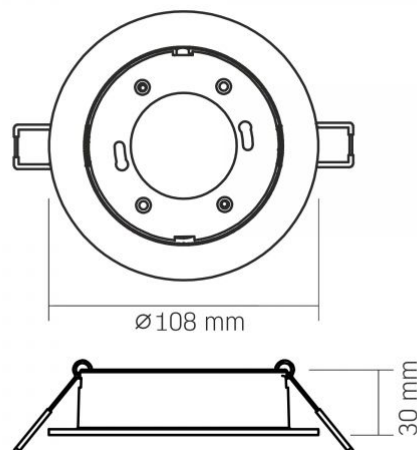

INDEX: VL-SPF27R-B

We reserve the right to make technical changes. The data contained in this material is not legally binding.

Allegro opt Sp. z o.o., ul. Mierzeja Wiślana 11,
30-732 Krakow, Poland.

The product must be used indoors

Class of protection against electric shock II - provided not only by basic insulation but also by double or reinforced insulation

The product meets the requirements of EU directives

It is forbidden to throw away waste equipment marked with the symbol of a crossed-out bin with other waste

IK07

The product withstands a medium impact (e.g., from a blunt object)

-25° +50°C

Operating temperatures range

Free

The product does not contain mercury

IP20

Class of protection against dust and moisture. Protection against solid objects larger than 12 mm; no protection against moisture