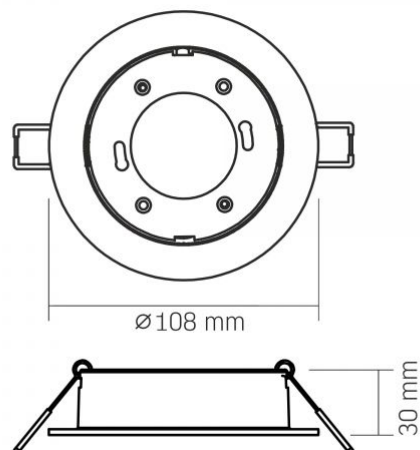

INDEX: VL-SPF27R-B

We reserve the right to make technical changes. The data contained in this material is not legally binding.

Allegro opt Sp. z o.o., ul. Mierzeja Wiślana 11,
30-732 Krakow, Poland.

The product must be used indoors

Class of protection against electric shock II - provided not only by basic insulation but also by double or reinforced insulation

The product meets the requirements of EU directives

It is forbidden to throw away waste equipment marked with the symbol of a crossed-out bin with other waste

IK07

The product withstands a medium impact (e.g., from a blunt object)

-25° +50°C

Operating temperatures range

Free

The product does not contain mercury

IP20

Class of protection against dust and moisture. Protection against solid objects larger than 12 mm; no protection against moisture