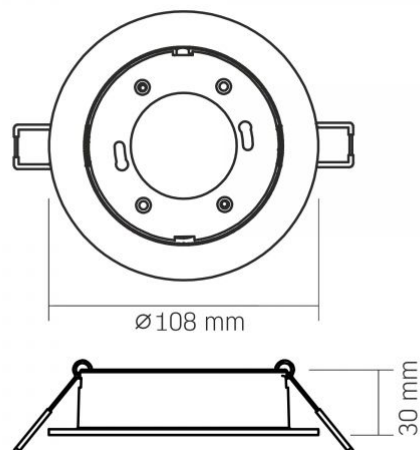

Housing material Aluminum

Dimensions

EAN 4820246485906

VIDEX for GX53 lamp VL-SPF27R-B

INDEX: VL-SPF27R-B

In the package 1 pc.

Height 30 mm

Outer box 50 pcs.

Width 108 mm

Depth 108 mm

Unit nett weight 200g

Signs marking goods

Packaging marking CE, Utilization

INDEX: VL-SPF27R-B

We reserve the right to make technical changes. The data contained in this material is not legally binding.