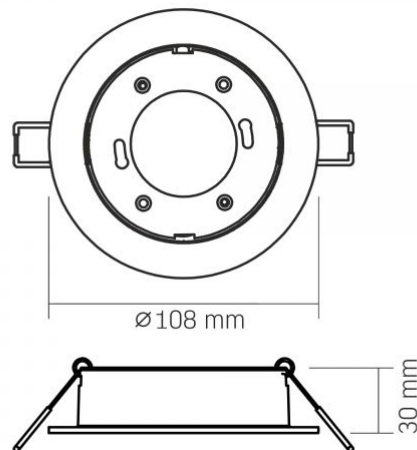

Housing material Aluminum

Dimensions

EAN 4820246485906

VIDEX for GX53 lamp VL-SPF27R-B

INDEX: VL-SPF27R-B

In the package 1 pc.

Outer box 50 pcs.

Height 30 mm

Width 108 mm

Depth 108 mm

Unit nett weight 200g

Signs marking goods

Packaging marking CE, Utilization

INDEX: VL-SPF27R-B

We reserve the right to make technical changes. The data contained in this material is not legally binding.