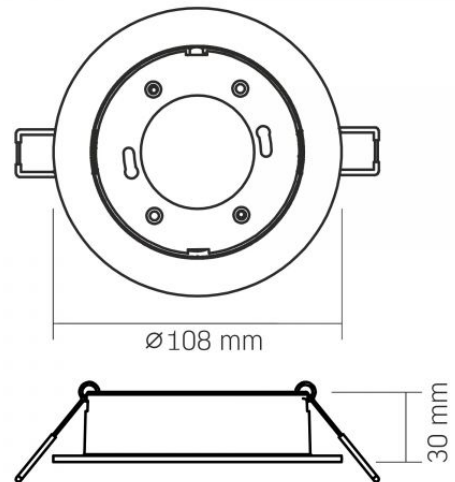

INDEX: VL-SPF27R-B

We reserve the right to make technical changes. The data contained in this material is not legally binding.

Allegro opt Sp. z o.o., ul. Mierzeja Wiślana 11,
30-732 Krakow, Poland.