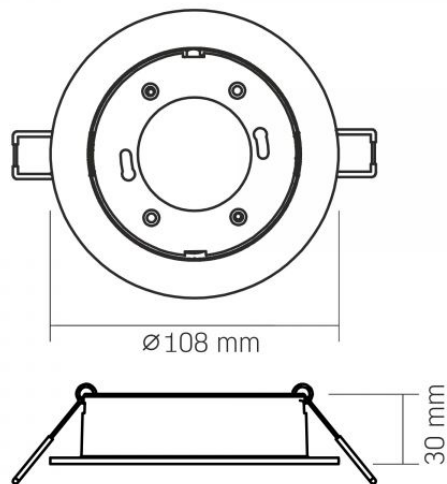

VIDEX®

VIDEX for GX53 lamp VL-SPF27R-B

INDEX: VL-SPF27R-B

We reserve the right to make technical changes. The data contained in this material is not legally binding.

Allegro opt Sp. z o.o., ul. Mierzeja Wiślana 11,
30-732 Krakow, Poland.