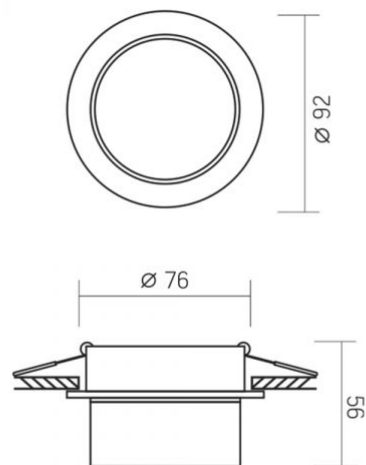

Height 56 mm

Recessed spotlight luminaire VL-SPF11R-W

INDEX: VL-SPF11R-W

Outer box 50 pcs.

Width 92 mm

Depth 92 mm

INDEX: VL-SPF11R-W

We reserve the right to make technical changes. The data contained in this material is not legally binding.