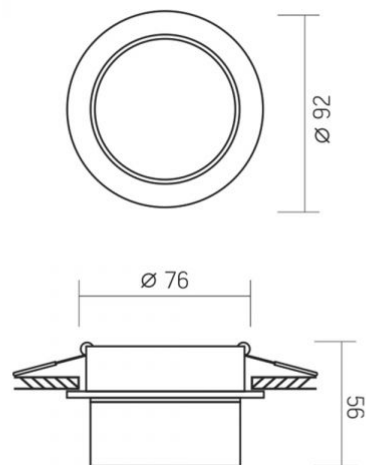

Housing colour White

Operating temperature range -25° +50°C

Mercury content Does not contain

Ingress protection IP20

Housing material Aluminum

Dimensions

EAN 4820246482936

Height 56 mm

Recessed spotlight luminaire VL-SPF11R-W

INDEX: VL-SPF11R-W

Depth 92 mm

Width 92 mm

Outer box 50 pcs.

INDEX: VL-SPF11R-W

We reserve the right to make technical changes. The data contained in this material is not legally binding.