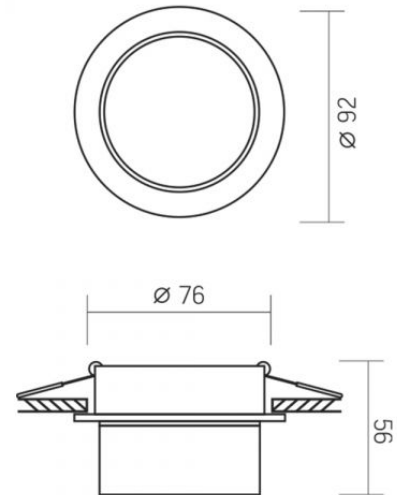

Operating temperature range -25° +50°C

Mercury content Does not contain

Ingress protection IP20

Housing material Aluminum

Dimensions

EAN 4820246482936

Height 56 mm

Recessed spotlight luminaire VL-SPF11R-W

INDEX: VL-SPF11R-W

Width 92 mm

Depth 92 mm

Outer box 50 pcs.

INDEX: VL-SPF11R-W

We reserve the right to make technical changes. The data contained in this material is not legally binding.

Allegro opt Sp. z o.o., ul. Mierzeja Wiślana 11,
30-732 Krakow, Poland.