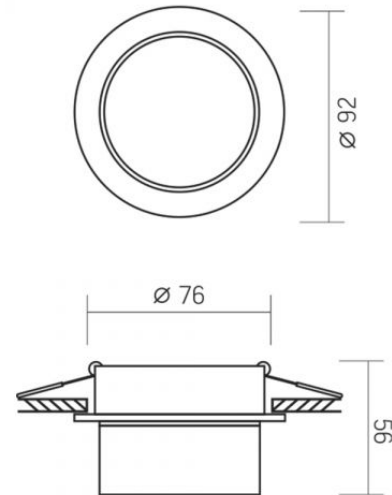

Operating temperature range -25° +50°C

Mercury content Does not contain

Ingress protection IP20

Housing material Aluminum

Dimensions

EAN 4820246482936

Height 56 mm

Recessed spotlight luminaire VL-SPF11R-W

INDEX: VL-SPF11R-W

Depth 92 mm

Width 92 mm

Outer box 50 pcs.

INDEX: VL-SPF11R-W

We reserve the right to make technical changes. The data contained in this material is not legally binding.

Allegro Opt Sp. z o.o., Handlowa 23, 05-120 Legionowo, Poland.