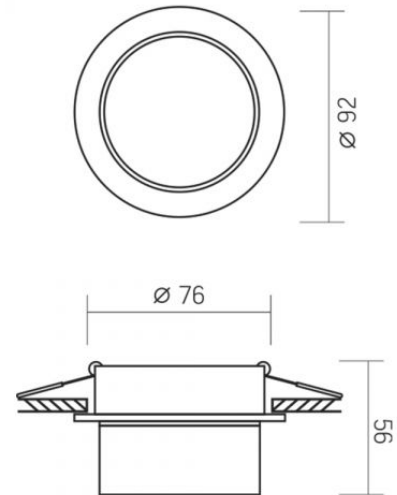

Housing colour White

Operating temperature range -25° +50°C

Mercury content Does not contain

Ingress protection IP20

Housing material Aluminum

Dimensions

EAN 4820246482936

Height 56 mm

Recessed spotlight luminaire VL-SPF11R-W

INDEX: VL-SPF11R-W

Width 92 mm

Depth 92 mm

Outer box 50 pcs.

INDEX: VL-SPF11R-W

We reserve the right to make technical changes. The data contained in this material is not legally binding.