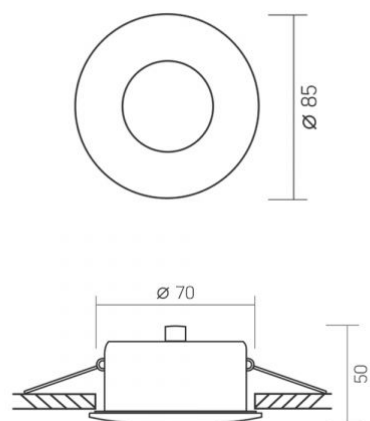

INDEX: VL-SPF10R-W

We reserve the right to make technical changes. The data contained in this material is not legally binding.

Allegro opt Sp. z o.o., ul. Mierzeja Wiślana 11,
30-732 Krakow, Poland.

The product must be used indoors

IK07

The product withstands a medium impact (e.g., from a blunt object)

-25° +50°C

Operating temperatures range

Free

The product does not contain mercury

IP54

Class of protection against dust and moisture. The product is protected against the ingress of water and dust particles into the housing