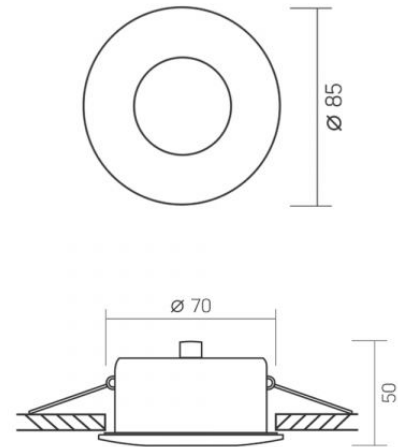

Impact protection IK07

Operating temperature range -25° +50°C

Mercury content Does not contain

Ingress protection IP54

Housing material Aluminum

Dimensions

EAN 4820246482851

Height 50 mm

Recessed spotlight luminaire VL-SPF10R-W

INDEX: VL-SPF10R-W

Width 85 mm

Depth 85 mm

Outer box 50 pcs.

INDEX: VL-SPF10R-W

We reserve the right to make technical changes. The data contained in this material is not legally binding.