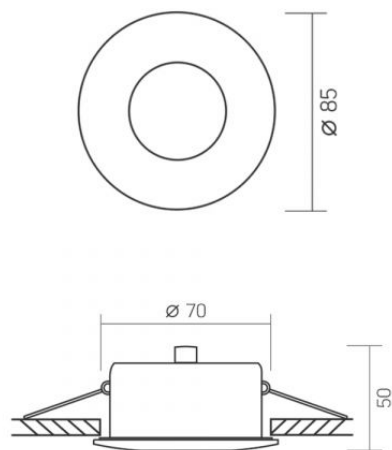

Operating temperature range -25° +50°C

Mercury content Does not contain

Ingress protection IP54

Housing material Aluminum

Dimensions

EAN 4820246482851

Height 50 mm

Recessed spotlight luminaire VL-SPF10R-W

INDEX: VL-SPF10R-W

Width 85 mm

Depth 85 mm

Outer box 50 pcs.

INDEX: VL-SPF10R-W

We reserve the right to make technical changes. The data contained in this material is not legally binding.

Allegro opt Sp. z o.o., ul. Mierzeja Wiślana 11,
30-732 Krakow, Poland.