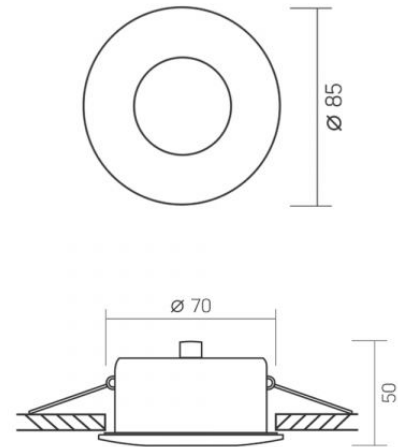

Housing colour White

Operating temperature range -25° +50°C

Mercury content Does not contain

Ingress protection IP54

Housing material Aluminum

Dimensions

EAN 4820246482851

Height 50 mm

Recessed spotlight luminaire VL-SPF10R-W

INDEX: VL-SPF10R-W

Width 85 mm

Depth 85 mm

Outer box 50 pcs.

INDEX: VL-SPF10R-W

We reserve the right to make technical changes. The data contained in this material is not legally binding.