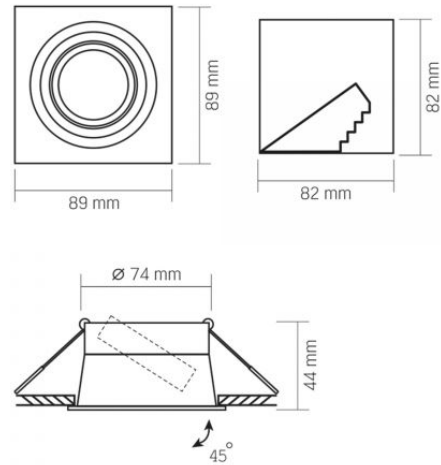

Operating temperature range -25° +50°C

Mercury content Does not contain

Ingress protection IP20

Housing material Aluminum

Dimensions

EAN 4820246482974

Height 46 mm

Recessed spotlight luminaire VL-SPF09S-W

INDEX: VL-SPF09S-W

Depth 92 mm

Width 92 mm

Outer box 50 pcs.

INDEX: VL-SPF09S-W

We reserve the right to make technical changes. The data contained in this material is not legally binding.

Allegro opt Sp. z o.o., ul. Mierzeja Wiślana 11,
30-732 Krakow, Poland.