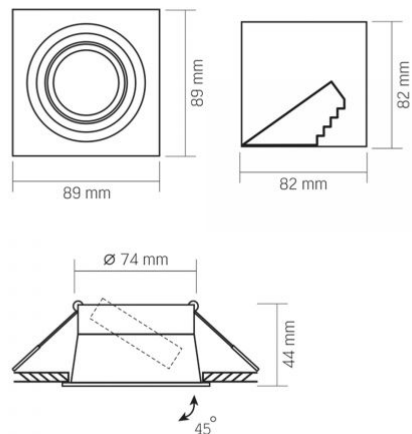

INDEX: VL-SPF09S-W

We reserve the right to make technical changes. The data contained in this material is not legally binding.

Allegro opt Sp. z o.o., ul. Mierzeja Wiślana 11,
30-732 Krakow, Poland.

The product must be used indoors

IK07

The product withstands a medium impact (e.g., from a blunt object)

-25° +50°C

Operating temperatures range

Free

The product does not contain mercury

IP20

Class of protection against dust and moisture.
Protection against solid objects larger than 12 mm;
no protection against moisture