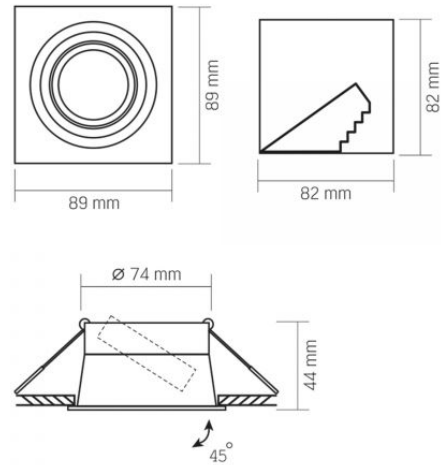

Housing colour White

Operating temperature range -25° +50°C

Mercury content Does not contain

Ingress protection IP20

Housing material Aluminum

Dimensions

EAN 4820246482974

Height 46 mm

Recessed spotlight luminaire VL-SPF09S-W

INDEX: VL-SPF09S-W

Width 92 mm

Depth 92 mm

Outer box 50 pcs.

INDEX: VL-SPF09S-W

We reserve the right to make technical changes. The data contained in this material is not legally binding.