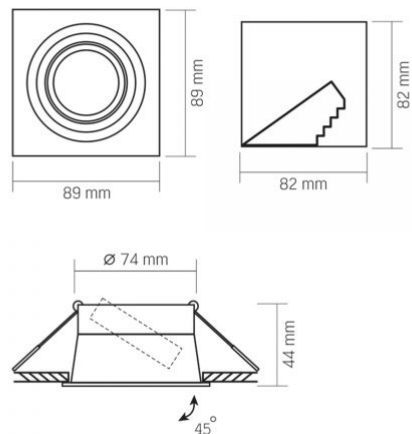

Housing colour White

Operating temperature range -25° +50°C

Mercury content Does not contain

Ingress protection IP20

Housing material Aluminum

Dimensions

EAN 4820246482974

Height 46 mm

Recessed spotlight luminaire VL-SPF09S-W

INDEX: VL-SPF09S-W

Depth 92 mm

Width 92 mm

Outer box 50 pcs.

INDEX: VL-SPF09S-W

We reserve the right to make technical changes. The data contained in this material is not legally binding.