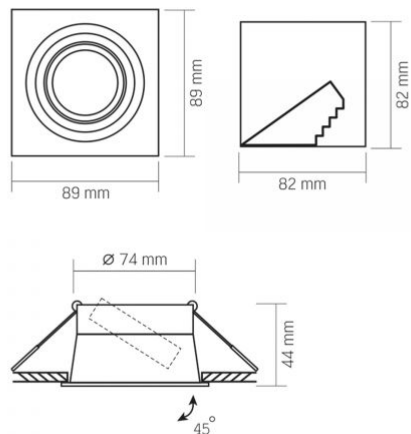

Housing colour Black

Operating temperature range -25° +50°C

Mercury content Does not contain

Ingress protection IP20

Housing material Aluminum

Dimensions

EAN 4820246482882

Width 92 mm

Recessed spotlight luminaire VL-SPF09S-B

INDEX: VL-SPF09S-B

Height 46 mm

Depth 92 mm

Outer box 50 pcs.

INDEX: VL-SPF09S-B

We reserve the right to make technical changes. The data contained in this material is not legally binding.