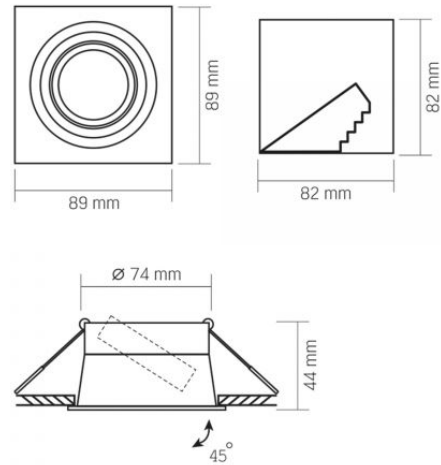

Housing colour Black

Operating temperature range -25° +50°C

Mercury content Does not contain

Ingress protection IP20

Housing material Aluminum

Dimensions

EAN 4820246482882

Height 46 mm

Recessed spotlight luminaire VL-SPF09S-B

INDEX: VL-SPF09S-B

Width 92 mm

Depth 92 mm

Outer box 50 pcs.

INDEX: VL-SPF09S-B

We reserve the right to make technical changes. The data contained in this material is not legally binding.