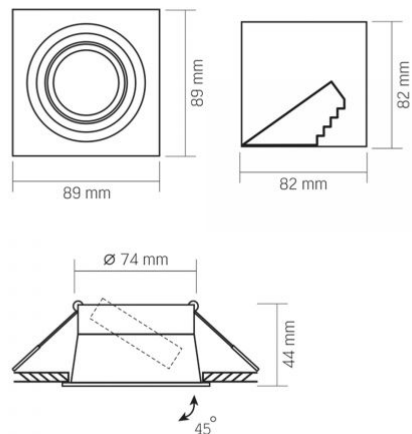

Recessed spotlight luminaire VL-SPF09S-B

INDEX: VL-SPF09S-B

Height 46 mm

Width 92 mm

Depth 92 mm

INDEX: VL-SPF09S-B

We reserve the right to make technical changes. The data contained in this material is not legally binding.