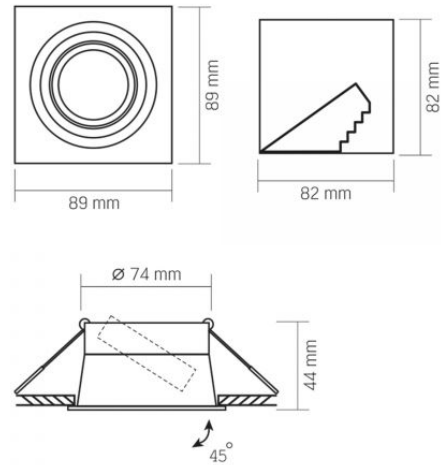

Operating temperature range -25° +50°C

Mercury content Does not contain

Ingress protection IP20

Housing material Aluminum

Dimensions

EAN 4820246482882

Height 46 mm

Recessed spotlight luminaire VL-SPF09S-B

INDEX: VL-SPF09S-B

Width 92 mm

Depth 92 mm

Outer box 50 pcs.

INDEX: VL-SPF09S-B

We reserve the right to make technical changes. The data contained in this material is not legally binding.

Allegro opt Sp. z o.o., ul. Mierzeja Wiślana 11,
30-732 Krakow, Poland.