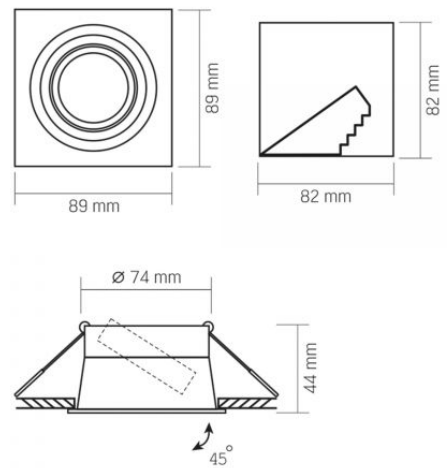

Housing colour Black

Operating temperature range -25° +50°C

Mercury content Does not contain

Ingress protection IP20

Housing material Aluminum

Dimensions

EAN 4820246482882

Height 46 mm

Recessed spotlight luminaire VL-SPF09S-B

INDEX: VL-SPF09S-B

Width 92 mm

Depth 92 mm

Outer box 50 pcs.

INDEX: VL-SPF09S-B

We reserve the right to make technical changes. The data contained in this material is not legally binding.