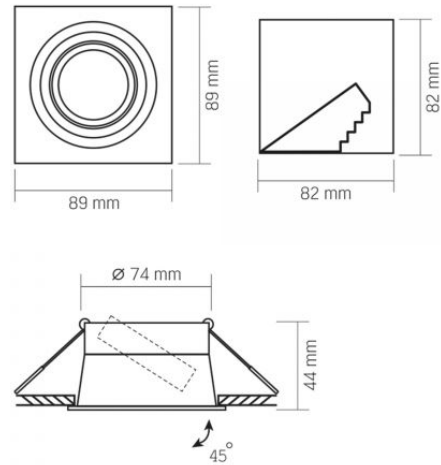

Recessed spotlight luminaire VL-SPF09S-B

INDEX: VL-SPF09S-B

Width 92 mm

Depth 92 mm

Outer box 50 pcs.

INDEX: VL-SPF09S-B

We reserve the right to make technical changes. The data contained in this material is not legally binding.