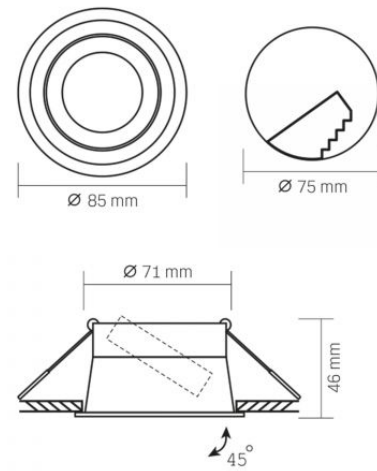

Housing colour White

Operating temperature range -25° +50°C

Mercury content Does not contain

Ingress protection IP20

Housing material Aluminum

Dimensions

EAN 4820246482967

Height 46 mm

Recessed spotlight luminaire VL-SPF09R-W

INDEX: VL-SPF09R-W

Width 85 mm

Depth 85 mm

Outer box 50 pcs.

INDEX: VL-SPF09R-W

We reserve the right to make technical changes. The data contained in this material is not legally binding.