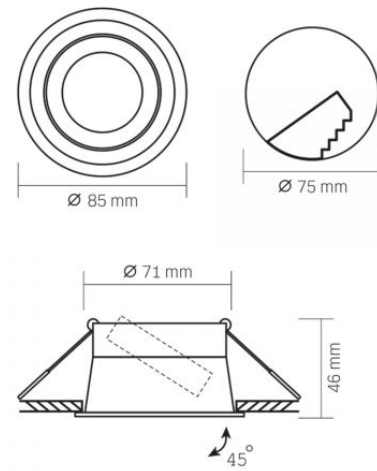

Ingress protection IP20

Operating temperature range -25° +50°C

Mercury content Does not contain

Housing material Aluminum

Dimensions

EAN 4820246482967

Outer box 50 pcs.

Recessed spotlight luminaire VL-SPF09R-W

INDEX: VL-SPF09R-W

Height 46 mm

Width 85 mm

Depth 85 mm

INDEX: VL-SPF09R-W

We reserve the right to make technical changes. The data contained in this material is not legally binding.

Allegro Opt Sp. z o.o., Handlowa 23, 05-120 Legionowo, Poland.