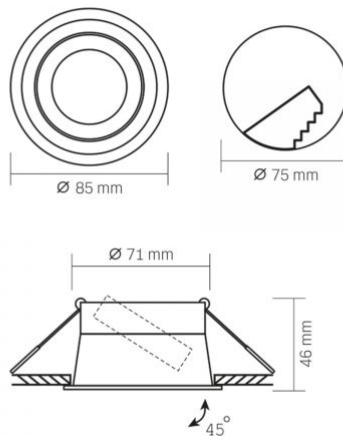

Housing colour White

Operating temperature range -25° +50°C

Mercury content Does not contain

Ingress protection IP20

Housing material Aluminum

Dimensions

EAN 4820246482967

Height 46 mm

Recessed spotlight luminaire VL-SPF09R-W

INDEX: VL-SPF09R-W

Width 85 mm

Depth 85 mm

Outer box 50 pcs.

INDEX: VL-SPF09R-W

We reserve the right to make technical changes. The data contained in this material is not legally binding.