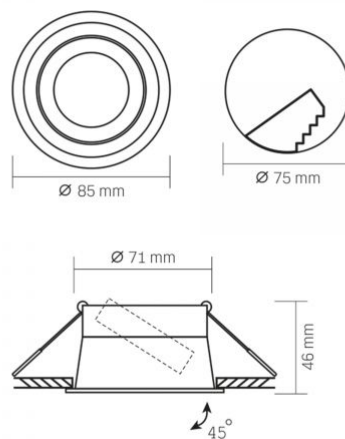

Housing colour White

Operating temperature range -25° +50°C

Mercury content Does not contain

Ingress protection IP20

Housing material Aluminum

Dimensions

EAN 4820246482967

Height 46 mm

Recessed spotlight luminaire VL-SPF09R-W

INDEX: VL-SPF09R-W

Outer box 50 pcs.

Width 85 mm

Depth 85 mm

INDEX: VL-SPF09R-W

We reserve the right to make technical changes. The data contained in this material is not legally binding.