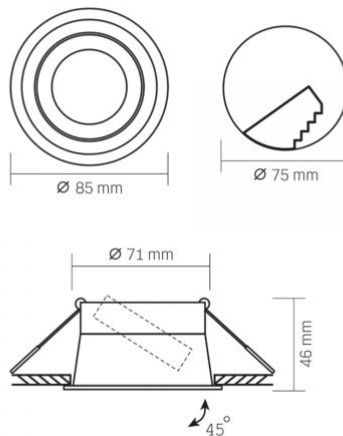

INDEX: VL-SPF09R-W

We reserve the right to make technical changes. The data contained in this material is not legally binding.

Allegro opt Sp. z o.o., ul. Mierzeja Wiślana 11,
30-732 Krakow, Poland.

The product must be used indoors

IK07

The product withstands a medium impact (e.g., from a blunt object)

-25° +50°C

Operating temperatures range

Free

The product does not contain mercury

IP20

Class of protection against dust and moisture.
Protection against solid objects larger than 12 mm;
no protection against moisture