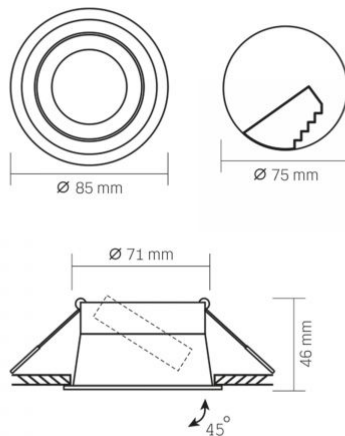

Recessed spotlight luminaire VL-SPF09R-W

INDEX: VL-SPF09R-W

Height 46 mm

Width 85 mm

Depth 85 mm

INDEX: VL-SPF09R-W

We reserve the right to make technical changes. The data contained in this material is not legally binding.