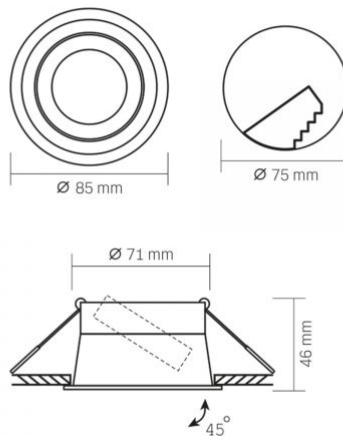

Height 46 mm

Recessed spotlight luminaire VL-SPF09R-B

INDEX: VL-SPF09R-B

Depth 85 mm

Width 85 mm

Outer box 50 pcs.

INDEX: VL-SPF09R-B

We reserve the right to make technical changes. The data contained in this material is not legally binding.