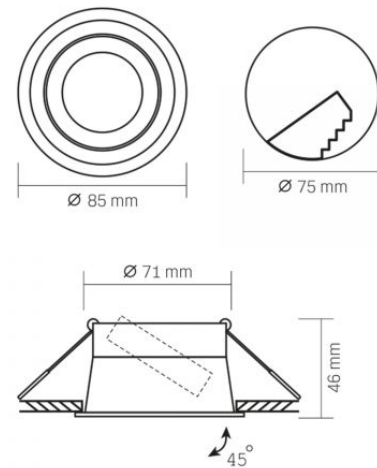

Operating temperature range -25° +50°C

Mercury content Does not contain

Ingress protection IP20

Housing material Aluminum

Dimensions

EAN 4820246482899

Height 46 mm

Recessed spotlight luminaire VL-SPF09R-B

INDEX: VL-SPF09R-B

Width 85 mm

Depth 85 mm

Outer box 50 pcs.

INDEX: VL-SPF09R-B

We reserve the right to make technical changes. The data contained in this material is not legally binding.

Allegro opt Sp. z o.o., ul. Mierzeja Wiślana 11,
30-732 Krakow, Poland.