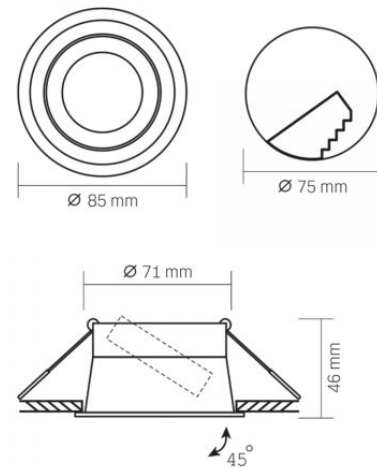

Impact protection IK07

Operating temperature range -25° +50°C

Mercury content Does not contain

Ingress protection IP20

Housing material Aluminum

Dimensions

EAN 4820246482899

Height 46 mm

Recessed spotlight luminaire VL-SPF09R-B

INDEX: VL-SPF09R-B

Width 85 mm

Depth 85 mm

Outer box 50 pcs.

INDEX: VL-SPF09R-B

We reserve the right to make technical changes. The data contained in this material is not legally binding.