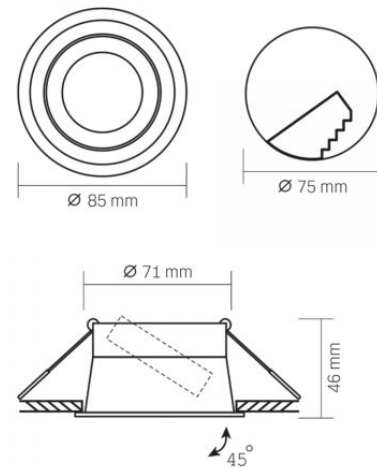

Housing colour Black

Operating temperature range -25° +50°C

Mercury content Does not contain

Ingress protection IP20

Housing material Aluminum

Dimensions

EAN 4820246482899

Height 46 mm

Recessed spotlight luminaire VL-SPF09R-B

INDEX: VL-SPF09R-B

Width 85 mm

Depth 85 mm

Outer box 50 pcs.

INDEX: VL-SPF09R-B

We reserve the right to make technical changes. The data contained in this material is not legally binding.