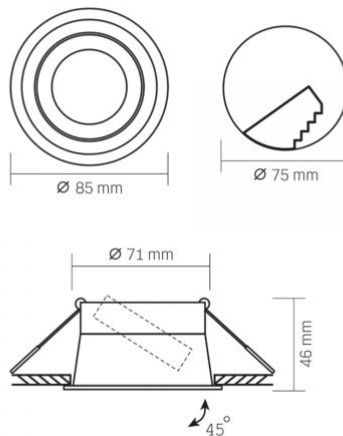

Recessed spotlight luminaire VL-SPF09R-B

INDEX: VL-SPF09R-B

Height 46 mm

Width 85 mm

Depth 85 mm

INDEX: VL-SPF09R-B

We reserve the right to make technical changes. The data contained in this material is not legally binding.