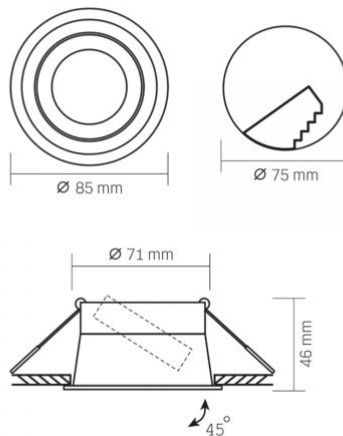

Housing colour Black

Operating temperature range -25° +50°C

Mercury content Does not contain

Ingress protection IP20

Housing material Aluminum

Dimensions

EAN 4820246482899

Height 46 mm

Recessed spotlight luminaire VL-SPF09R-B

INDEX: VL-SPF09R-B

Outer box 50 pcs.

Width 85 mm

Depth 85 mm

INDEX: VL-SPF09R-B

We reserve the right to make technical changes. The data contained in this material is not legally binding.