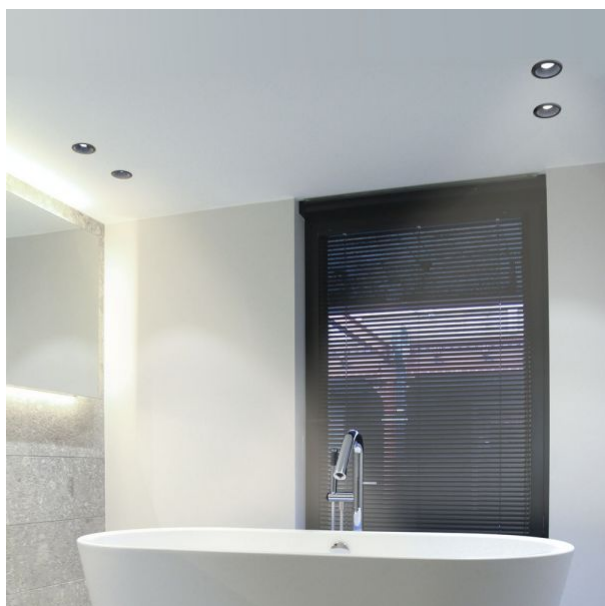

Recessed spotlight luminaire VL-SPF09R-B

INDEX: VL-SPF09R-B

Height 46 mm

Width 85 mm

Depth 85 mm

INDEX: VL-SPF09R-B

We reserve the right to make technical changes. The data contained in this material is not legally binding.