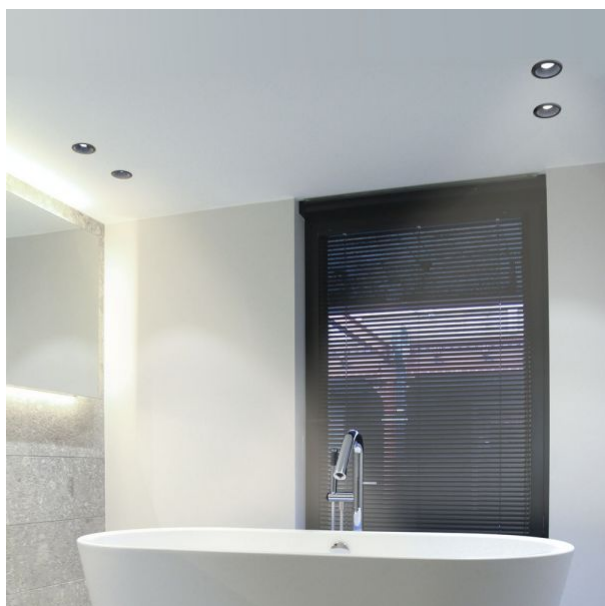

Recessed spotlight luminaire VL-SPF09R-B

INDEX: VL-SPF09R-B

Outer box 50 pcs.

Width 85 mm

Depth 85 mm

INDEX: VL-SPF09R-B

We reserve the right to make technical changes. The data contained in this material is not legally binding.