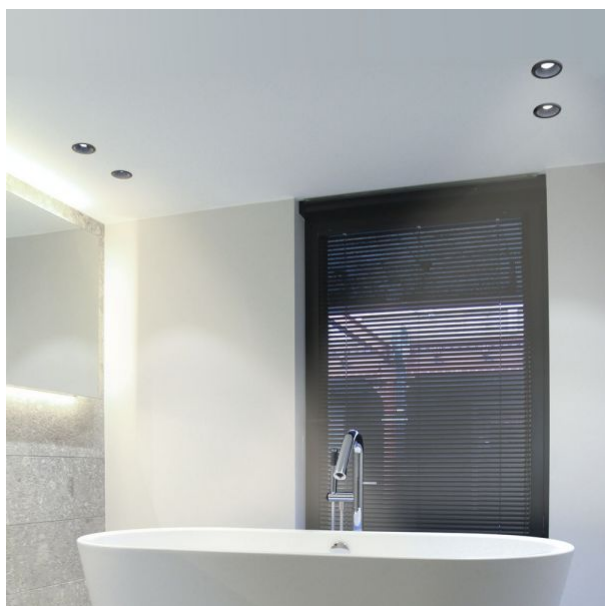

Height 46 mm

Recessed spotlight luminaire VL-SPF09R-B

INDEX: VL-SPF09R-B

Depth 85 mm

Width 85 mm

Outer box 50 pcs.

INDEX: VL-SPF09R-B

We reserve the right to make technical changes. The data contained in this material is not legally binding.