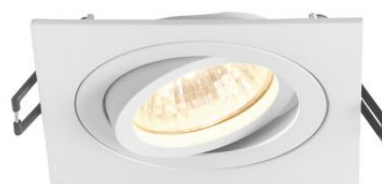

VIDEX®

IK07

Free

IP20

WARRANTY 2 YEARS

General parameters

Light source replaceable end user

Electrical parameters

Rated voltage, frequency AC 220-240 V, 50/60 Hz

Input interface Free wire ends

Additional information

Place of installation Ceiling, Recessed

Place of application indoor

Housing colour White

Impact protection IK07

Operating temperature range -25° +50°C

Mercury content Does not contain

Ingress protection IP20

Housing material Aluminum

Dimensions

EAN 4820246482868

Height 25 mm

Recessed spotlight luminaire VL-SPF08S-W

INDEX: VL-SPF08S-W

Width 92 mm

Depth 92 mm

Outer box 50 pcs.