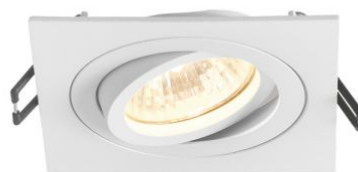

VIDEX®

IK07

-25° +50°C

Free

IP20

WARRANTY 2 YEARS

General parameters

Light source replaceable end user

Electrical parameters

Rated voltage, frequency AC 220-240 V, 50/60 Hz

Input interface Free wire ends

Additional information

Place of installation Ceiling, Recessed

Place of application indoor

Impact protection IK07

Housing colour White

Operating temperature range -25° +50°C

Mercury content Does not contain

Ingress protection IP20

Housing material Aluminum

Dimensions

EAN 4820246482868

Height 25 mm

Recessed spotlight luminaire VL-SPF08S-W

INDEX: VL-SPF08S-W

Depth 92 mm

Width 92 mm

Outer box 50 pcs.