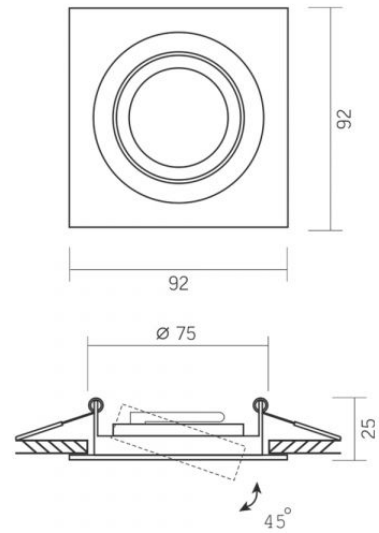

### Dimensions

**EAN** 4820246482868

**Height** 25 mm

### INDEX: VL-SPF08S-W

**Width** 92 mm

**Depth** 92 mm

**Outer box** 50 pcs.

**INDEX: VL-SPF08S-W**

We reserve the right to make technical changes. The data contained in this material is not legally binding.