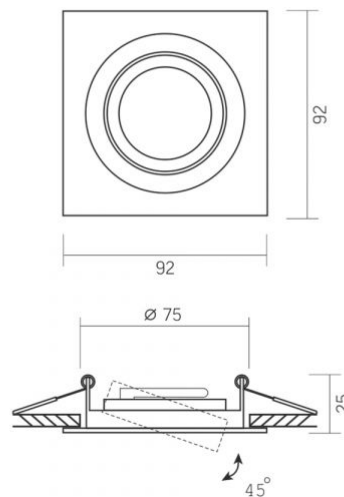

Height 25 mm

Recessed spotlight luminaire VL-SPF08S-W

INDEX: VL-SPF08S-W

Outer box 50 pcs.

Width 92 mm

Depth 92 mm

INDEX: VL-SPF08S-W

We reserve the right to make technical changes. The data contained in this material is not legally binding.