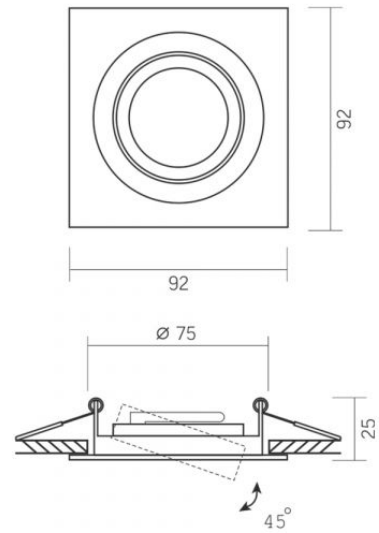

Housing colour White

Operating temperature range -25° +50°C

Mercury content Does not contain

Ingress protection IP20

Housing material Aluminum

Dimensions

EAN 4820246482868

Height 25 mm

Recessed spotlight luminaire VL-SPF08S-W

INDEX: VL-SPF08S-W

Width 92 mm

Depth 92 mm

Outer box 50 pcs.

INDEX: VL-SPF08S-W

We reserve the right to make technical changes. The data contained in this material is not legally binding.