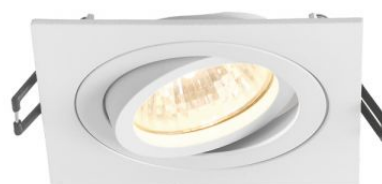

Housing colour White

Operating temperature range -25° +50°C

Mercury content Does not contain

Ingress protection IP20

Housing material Aluminum

Dimensions

EAN 4820246482868

Height 25 mm

Recessed spotlight luminaire VL-SPF08S-W

INDEX: VL-SPF08S-W

Width 92 mm

Depth 92 mm

Outer box 50 pcs.

INDEX: VL-SPF08S-W

We reserve the right to make technical changes. The data contained in this material is not legally binding.