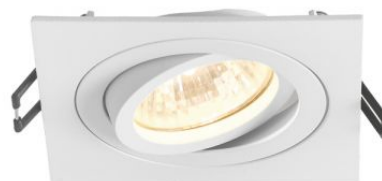

Housing colour White

Operating temperature range -25° +50°C

Mercury content Does not contain

Ingress protection IP20

Housing material Aluminum

Dimensions

EAN 4820246482868

Height 25 mm

Recessed spotlight luminaire VL-SPF08S-W

INDEX: VL-SPF08S-W

Width 92 mm

Depth 92 mm

Outer box 50 pcs.

INDEX: VL-SPF08S-W

We reserve the right to make technical changes. The data contained in this material is not legally binding.