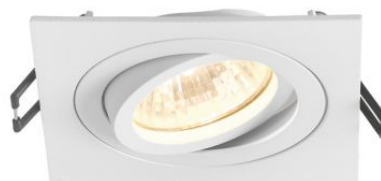

Housing colour White

Operating temperature range -25° +50°C

Mercury content Does not contain

Ingress protection IP20

Housing material Aluminum

Dimensions

EAN 4820246482868

Height 25 mm

Recessed spotlight luminaire VL-SPF08S-W

INDEX: VL-SPF08S-W

Width 92 mm

Depth 92 mm

Outer box 50 pcs.

INDEX: VL-SPF08S-W

We reserve the right to make technical changes. The data contained in this material is not legally binding.