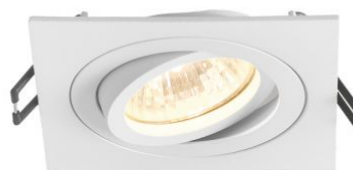

VIDEX®

IK07

-25° +50°C

Free

IP20

WARRANTY 2 YEARS

General parameters

Light source replaceable end user

Electrical parameters

Rated voltage, frequency AC 220-240 V, 50/60 Hz

Input interface Free wire ends

Additional information

Place of installation Ceiling, Recessed

Place of application indoor

Impact protection IK07

Housing colour White

Operating temperature range -25° +50°C

Mercury content Does not contain

Ingress protection IP20

Housing material Aluminum

Dimensions

EAN 4820246482868

Height 25 mm

Recessed spotlight luminaire VL-SPF08S-W

INDEX: VL-SPF08S-W

Depth 92 mm

Width 92 mm

Outer box 50 pcs.