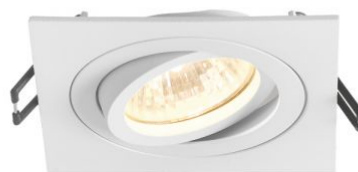

Impact protection IK07

Housing colour White

Operating temperature range -25° +50°C

Mercury content Does not contain

Ingress protection IP20

Housing material Aluminum

Dimensions

EAN 4820246482868

Height 25 mm

Recessed spotlight luminaire VL-SPF08S-W

INDEX: VL-SPF08S-W

Outer box 50 pcs.

Width 92 mm

Depth 92 mm

INDEX: VL-SPF08S-W

We reserve the right to make technical changes. The data contained in this material is not legally binding.