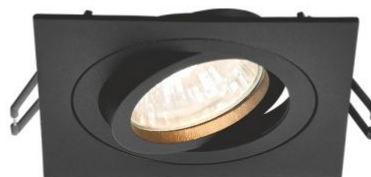

Impact protection IK07

Housing colour Black

Operating temperature range -25° +50°C

Mercury content Does not contain

Ingress protection IP20

Housing material Aluminum

Dimensions

EAN 4820246482943

Outer box 50 pcs.

Recessed spotlight luminaire VL-SPF08S-B

INDEX: VL-SPF08S-B

Height 25 mm

Width 92 mm

Depth 92 mm

INDEX: VL-SPF08S-B

We reserve the right to make technical changes. The data contained in this material is not legally binding.