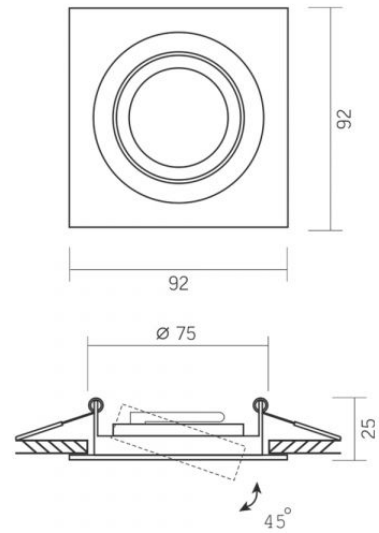

Impact protection IK07

Operating temperature range -25° +50°C

Mercury content Does not contain

Ingress protection IP20

Housing material Aluminum

Dimensions

EAN 4820246482943

Height 25 mm

Recessed spotlight luminaire VL-SPF08S-B

INDEX: VL-SPF08S-B

Width 92 mm

Depth 92 mm

Outer box 50 pcs.

INDEX: VL-SPF08S-B

We reserve the right to make technical changes. The data contained in this material is not legally binding.