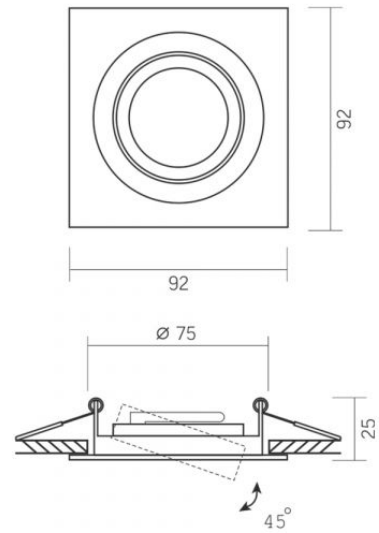

INDEX: VL-SPF08S-B

We reserve the right to make technical changes. The data contained in this material is not legally binding.

Allegro opt Sp. z o.o., ul. Mierzeja Wiślana 11,
30-732 Krakow, Poland.