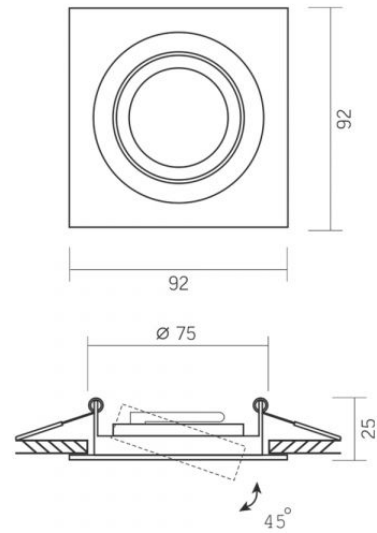

Operating temperature range -25° +50°C

Mercury content Does not contain

Ingress protection IP20

Housing material Aluminum

Dimensions

EAN 4820246482943

Height 25 mm

Recessed spotlight luminaire VL-SPF08S-B

INDEX: VL-SPF08S-B

Depth 92 mm

Width 92 mm

Outer box 50 pcs.

INDEX: VL-SPF08S-B

We reserve the right to make technical changes. The data contained in this material is not legally binding.

Allegro Opt Sp. z o.o., Handlowa 23, 05-120 Legionowo, Poland.