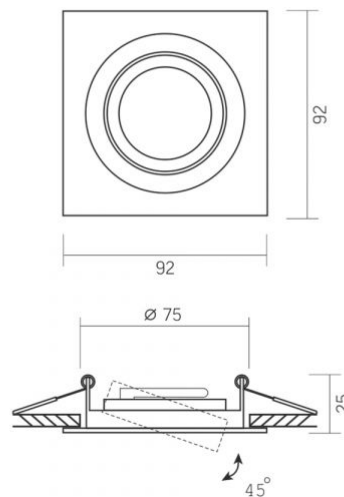

Outer box 50 pcs.

Recessed spotlight luminaire VL-SPF08S-B

INDEX: VL-SPF08S-B

Height 25 mm

Width 92 mm

Depth 92 mm

INDEX: VL-SPF08S-B

We reserve the right to make technical changes. The data contained in this material is not legally binding.