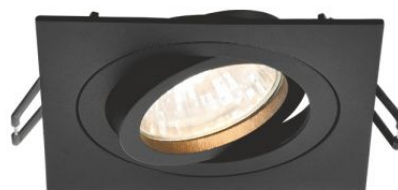

VIDEX®

IK07

-25° +50°C

Free

IP20

WARRANTY 2 YEARS

General parameters

Light source replaceable end user

Electrical parameters

Rated voltage, frequency AC 220-240 V, 50/60 Hz

Input interface Free wire ends

Additional information

Place of installation Ceiling, Recessed

Place of application indoor

Impact protection IK07

Housing colour Black

Operating temperature range -25° +50°C

Mercury content Does not contain

Ingress protection IP20

Housing material Aluminum

Dimensions

EAN 4820246482943

Height 25 mm

Recessed spotlight luminaire VL-SPF08S-B

INDEX: VL-SPF08S-B

Width 92 mm

Depth 92 mm

Outer box 50 pcs.