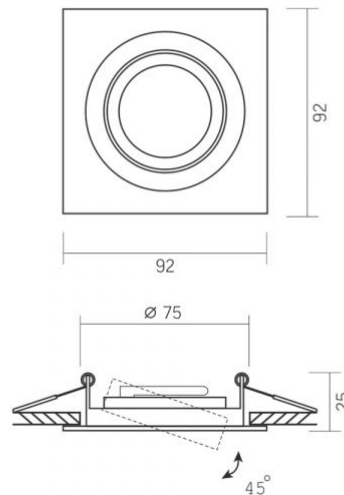

Housing colour Black

Operating temperature range -25° +50°C

Mercury content Does not contain

Ingress protection IP20

Housing material Aluminum

Dimensions

EAN 4820246482943

Height 25 mm

Recessed spotlight luminaire VL-SPF08S-B

INDEX: VL-SPF08S-B

Depth 92 mm

Width 92 mm

Outer box 50 pcs.

INDEX: VL-SPF08S-B

We reserve the right to make technical changes. The data contained in this material is not legally binding.