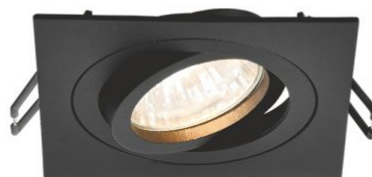

Housing colour Black

Operating temperature range -25° +50°C

Mercury content Does not contain

Ingress protection IP20

Housing material Aluminum

Dimensions

EAN 4820246482943

Height 25 mm

Recessed spotlight luminaire VL-SPF08S-B

INDEX: VL-SPF08S-B

Depth 92 mm

Width 92 mm

Outer box 50 pcs.

INDEX: VL-SPF08S-B

We reserve the right to make technical changes. The data contained in this material is not legally binding.