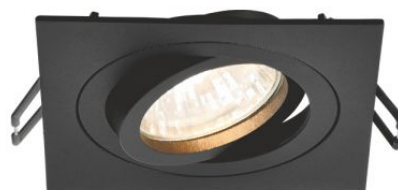

Operating temperature range -25° +50°C

Mercury content Does not contain

Ingress protection IP20

Housing material Aluminum

Dimensions

EAN 4820246482943

Height 25 mm

Recessed spotlight luminaire VL-SPF08S-B

INDEX: VL-SPF08S-B

Depth 92 mm

Width 92 mm

Outer box 50 pcs.

INDEX: VL-SPF08S-B

We reserve the right to make technical changes. The data contained in this material is not legally binding.

Allegro Opt Sp. z o.o., Handlowa 23, 05-120 Legionowo, Poland.