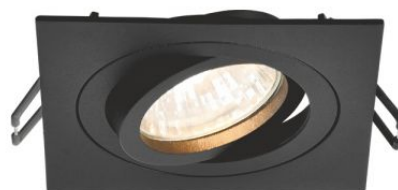

Impact protection IK07

Operating temperature range -25° +50°C

Mercury content Does not contain

Ingress protection IP20

Housing material Aluminum

Dimensions

EAN 4820246482943

Height 25 mm

Recessed spotlight luminaire VL-SPF08S-B

INDEX: VL-SPF08S-B

Width 92 mm

Depth 92 mm

Outer box 50 pcs.

INDEX: VL-SPF08S-B

We reserve the right to make technical changes. The data contained in this material is not legally binding.