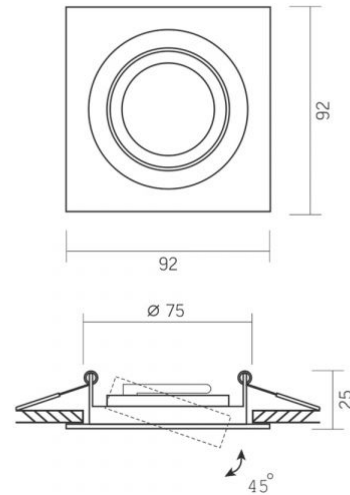

Height 25 mm

Recessed spotlight luminaire VL-SPF08S-B

INDEX: VL-SPF08S-B

Outer box 50 pcs.

Width 92 mm

Depth 92 mm

INDEX: VL-SPF08S-B

We reserve the right to make technical changes. The data contained in this material is not legally binding.