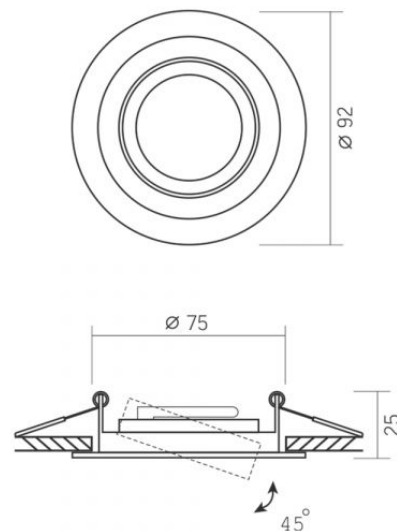

Impact protection IK07

Operating temperature range -25° +50°C

Mercury content Does not contain

Ingress protection IP20

Housing material Aluminum

Dimensions

EAN 4820246482950

Height 25 mm

Recessed spotlight luminaire VL-SPF08R-W

INDEX: VL-SPF08R-W

Width 92 mm

Depth 92 mm

Outer box 50 pcs.

INDEX: VL-SPF08R-W

We reserve the right to make technical changes. The data contained in this material is not legally binding.