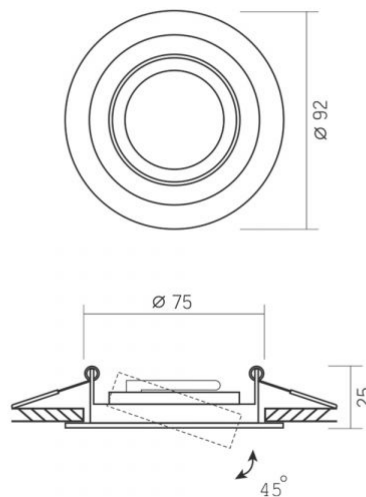

INDEX: VL-SPF08R-W

We reserve the right to make technical changes. The data contained in this material is not legally binding.

Allegro opt Sp. z o.o., ul. Mierzeja Wiślana 11,
30-732 Krakow, Poland.

The product must be used indoors

IK07

— The product withstands a medium impact (e.g., from a blunt object)

-25°+50°C

— Operating temperatures range

Free

— The product does not contain mercury

IP20

— Class of protection against dust and moisture. Protection against solid objects larger than 12 mm; no protection against moisture