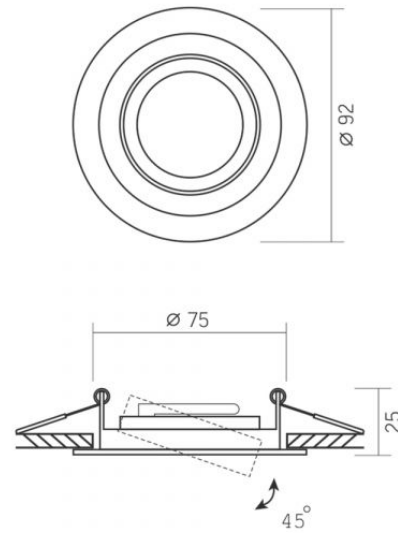

Operating temperature range -25° +50°C

Mercury content Does not contain

Ingress protection IP20

Housing material Aluminum

Dimensions

EAN 4820246482950

Height 25 mm

Recessed spotlight luminaire VL-SPF08R-W

INDEX: VL-SPF08R-W

Width 92 mm

Depth 92 mm

Outer box 50 pcs.

INDEX: VL-SPF08R-W

We reserve the right to make technical changes. The data contained in this material is not legally binding.

Allegro opt Sp. z o.o., ul. Mierzeja Wiślana 11,
30-732 Krakow, Poland.