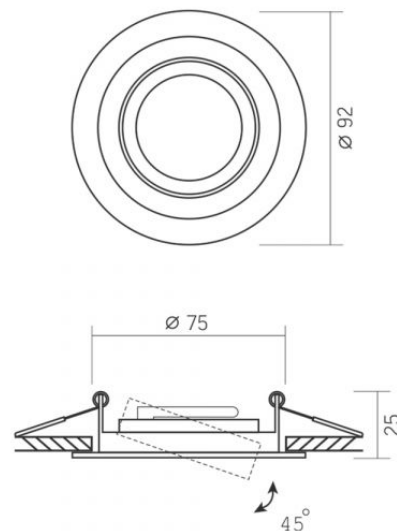

Housing colour White

Operating temperature range -25° +50°C

Mercury content Does not contain

Ingress protection IP20

Housing material Aluminum

Dimensions

EAN 4820246482950

Height 25 mm

Recessed spotlight luminaire VL-SPF08R-W

INDEX: VL-SPF08R-W

Width 92 mm

Depth 92 mm

Outer box 50 pcs.

INDEX: VL-SPF08R-W

We reserve the right to make technical changes. The data contained in this material is not legally binding.