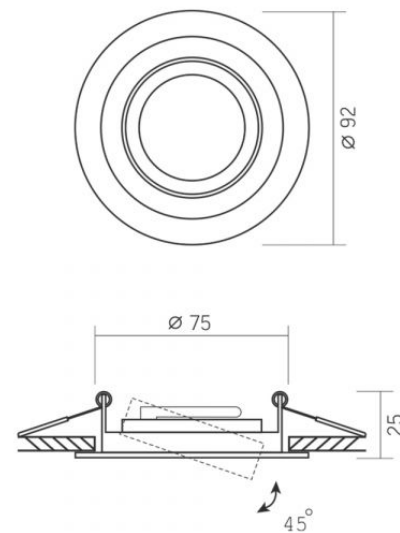

Operating temperature range -25° +50°C

Mercury content Does not contain

Ingress protection IP20

Housing material Aluminum

Dimensions

EAN 4820246482950

Height 25 mm

Recessed spotlight luminaire VL-SPF08R-W

INDEX: VL-SPF08R-W

Depth 92 mm

Width 92 mm

Outer box 50 pcs.

INDEX: VL-SPF08R-W

We reserve the right to make technical changes. The data contained in this material is not legally binding.

Allegro Opt Sp. z o.o., Handlowa 23, 05-120 Legionowo, Poland.