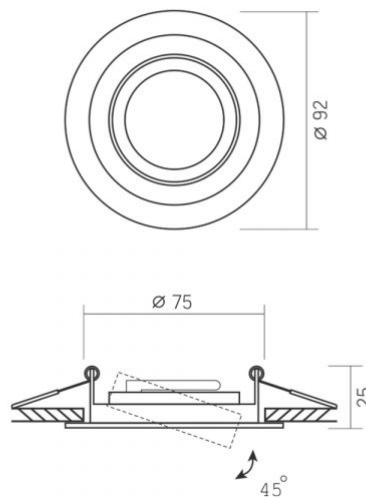

Housing colour White

Operating temperature range -25° +50°C

Mercury content Does not contain

Ingress protection IP20

Housing material Aluminum

Dimensions

EAN 4820246482950

Outer box 50 pcs.

Recessed spotlight luminaire VL-SPF08R-W

INDEX: VL-SPF08R-W

Height 25 mm

Width 92 mm

Depth 92 mm

INDEX: VL-SPF08R-W

We reserve the right to make technical changes. The data contained in this material is not legally binding.