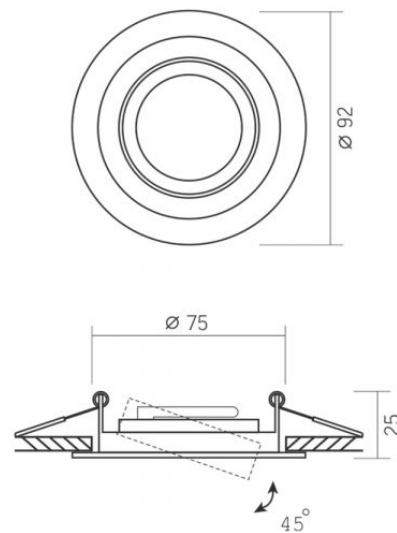

Housing colour White

Impact protection IK07

Operating temperature range -25° +50°C

Mercury content Does not contain

Ingress protection IP20

Housing material Aluminum

Dimensions

EAN 4820246482950

Height 25 mm

Recessed spotlight luminaire VL-SPF08R-W

INDEX: VL-SPF08R-W

Width 92 mm

Depth 92 mm

Outer box 50 pcs.

INDEX: VL-SPF08R-W

We reserve the right to make technical changes. The data contained in this material is not legally binding.