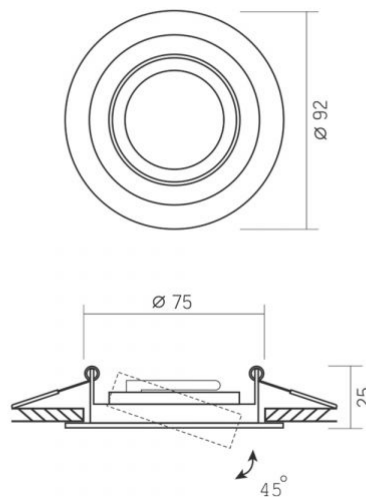

Housing colour Black

Operating temperature range -25° +50°C

Mercury content Does not contain

Ingress protection IP20

Housing material Aluminum

Dimensions

EAN 4820246482875

Height 25 mm

Recessed spotlight luminaire VL-SPF08R-B

INDEX: VL-SPF08R-B

Depth 92 mm

Width 92 mm

Outer box 50 pcs.

INDEX: VL-SPF08R-B

We reserve the right to make technical changes. The data contained in this material is not legally binding.