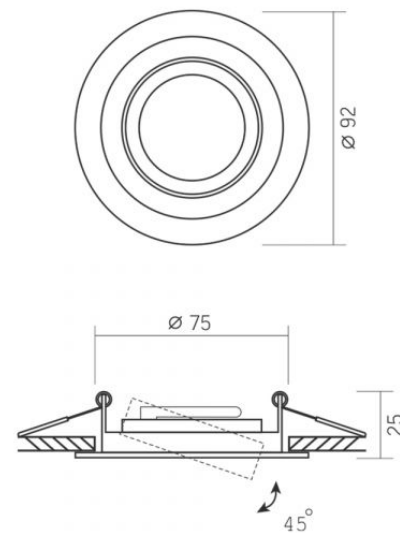

Height 25 mm

Recessed spotlight luminaire VL-SPF08R-B

INDEX: VL-SPF08R-B

Width 92 mm

Depth 92 mm

Outer box 50 pcs.

INDEX: VL-SPF08R-B

We reserve the right to make technical changes. The data contained in this material is not legally binding.