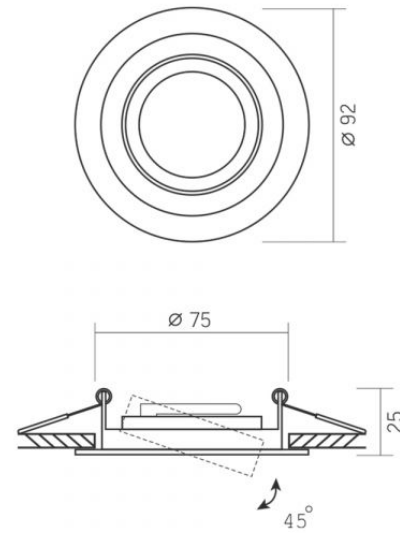

### Dimensions

**EAN** 4820246482875

**Height** 25 mm

### INDEX: VL-SPF08R-B

**Width** 92 mm

**Depth** 92 mm

**Outer box** 50 pcs.

**INDEX: VL-SPF08R-B**

We reserve the right to make technical changes. The data contained in this material is not legally binding.