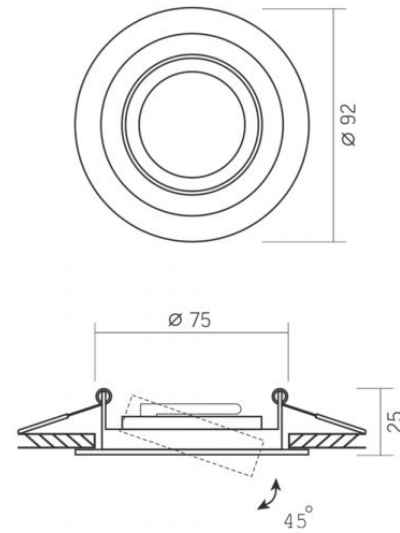

Height 25 mm

Recessed spotlight luminaire VL-SPF08R-B

INDEX: VL-SPF08R-B

Width 92 mm

Depth 92 mm

Outer box 50 pcs.

INDEX: VL-SPF08R-B

We reserve the right to make technical changes. The data contained in this material is not legally binding.