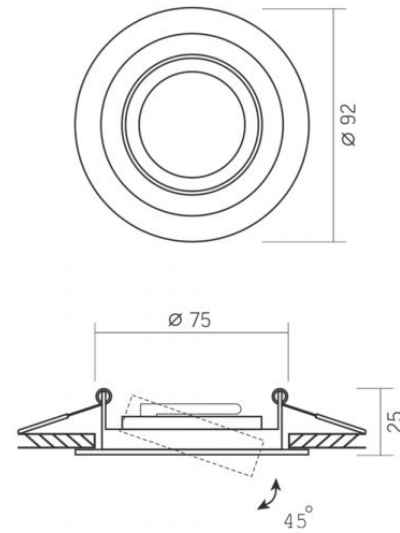

Impact protection IK07

Operating temperature range -25° +50°C

Mercury content Does not contain

Ingress protection IP20

Housing material Aluminum

Dimensions

EAN 4820246482875

Height 25 mm

Recessed spotlight luminaire VL-SPF08R-B

INDEX: VL-SPF08R-B

Depth 92 mm

Width 92 mm

Outer box 50 pcs.

INDEX: VL-SPF08R-B

We reserve the right to make technical changes. The data contained in this material is not legally binding.