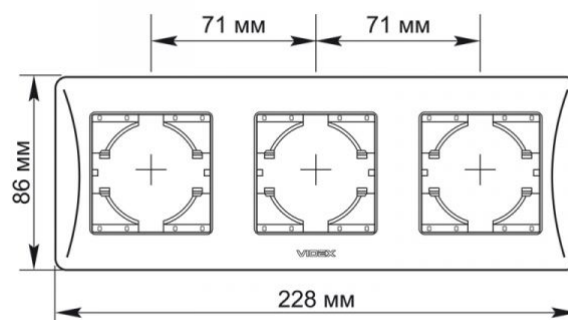

VIDEX®

IP20

WARRANTY 3 YEARS

VIDEX BINERA frames allow you to create an integral structure from several fittings, solving any tasks of ergonomics and aesthetics. The VIDEX BINERA frame is a perfect construction whose materials provide a long service life and are able to withstand critical temperatures, guaranteeing safety. The versatile and perfect design will add sophistication and comfort to any room.

Additional information

Ingress protection IP20

Dimensions

EAN	4820118295244
Height	228 mm
Depth	9 mm
Width	86 mm
In the package	1 pc.
Outer box	96 pcs.

Signs marking goods

Packaging marking Utilization

VIDEX BINERA

INDEX: VF-BNFR3H-BG

We reserve the right to make technical changes. The data contained in this material is not legally binding.

Allegro opt Sp. z o.o., ul. Mierzeja Wiślana 11,
30-732 Krakow, Poland.

It is forbidden to throw away waste equipment marked with the symbol of a crossed-out bin with other waste

— Class of protection against dust and moisture. Protection against solid objects larger than 12 mm; no protection against moisture