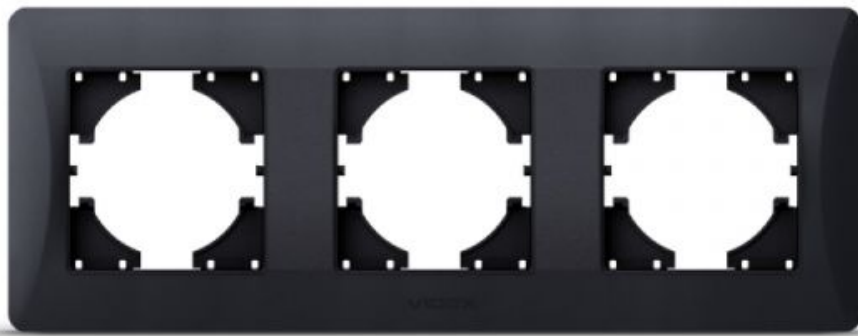

TECHNICAL CARD

Frame 3 gang horizontal black graphite

VIDEX®

IP20

WARRANTY 3 YEARS

VIDEX BINERA frames allow you to create an integral structure from several fittings, solving any tasks of ergonomics and aesthetics. The VIDEX BINERA frame is a perfect construction whose materials provide a long service life and are able to withstand critical temperatures, guaranteeing safety. The versatile and perfect design will add sophistication and comfort to any room.

Additional information

Ingress protection IP20

Dimensions

EAN	4820118295244
Height	228 mm
Depth	9 mm
Width	86 mm
In the package	1 pc.
Outer box	96 pcs.

Signs marking goods

Packaging marking Utilization

VIDEX BINERA