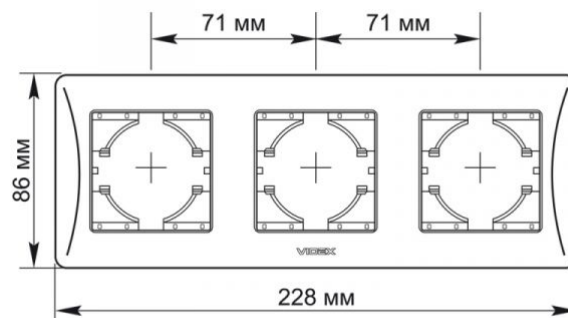

VIDEX®

IP20

WARRANTY 3 YEARS

VIDEX BINERA frames allow you to create an integral structure from several fittings, solving any tasks of ergonomics and aesthetics. The VIDEX BINERA frame is a perfect construction whose materials provide a long service life and are able to withstand critical temperatures, guaranteeing safety. The versatile and perfect design will add sophistication and comfort to any room.

Additional information

Ingress protection IP20

Dimensions

EAN	4820118295244
Height	228 mm
Depth	9 mm
Width	86 mm
In the package	1 pc.
Outer box	96 pcs.

Signs marking goods

Packaging marking Utilization

VIDEX BINERA

INDEX: VF-BNFR3H-BG

We reserve the right to make technical changes. The data contained in this material is not legally binding.

Allegro opt Sp. z o.o., ul. Mierzeja Wiślana 11,
30-732 Krakow, Poland.

It is forbidden to throw away waste equipment marked with the symbol of a crossed-out bin with other waste

— Class of protection against dust and moisture. Protection against solid objects larger than 12 mm; no protection against moisture