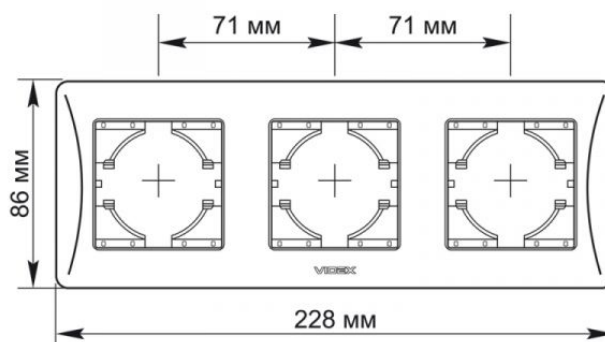

IP20

WARRANTY 3 YEARS

VIDEX BINERA frames allow you to create an integral structure from several fittings, solving any tasks of ergonomics and aesthetics. The VIDEX BINERA frame is a perfect construction whose materials provide a long service life and are able to withstand critical temperatures, guaranteeing safety. The versatile and perfect design will add sophistication and comfort to any room.

Additional information

Ingress protection IP20

Dimensions

EAN 4820118295244

Height 228 mm

Width 86 mm

Depth 9 mm

In the package 1 pc.

Outer box 96 pcs.

Signs marking goods

Packaging marking

Utilization

We reserve the right to make technical changes. The data contained in this material is not legally binding.

Allegro opt Sp. z o.o., ul. Mierzeja Wiślana 11,
30-732 Krakow, Poland.