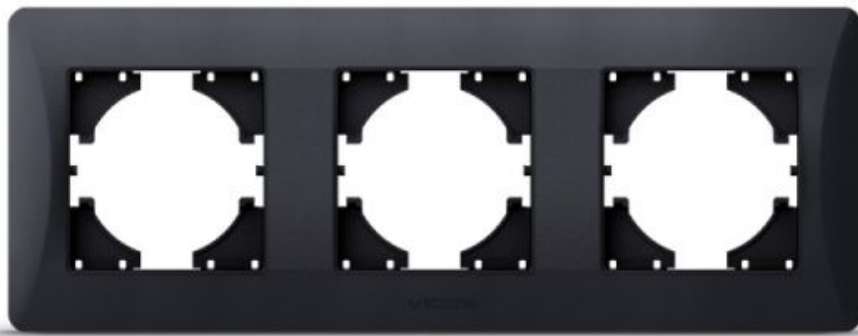

TECHNICAL CARD

Frame 3 gang horizontal black graphite

VIDEX®

IP20

WARRANTY 3 YEARS

VIDEX BINERA frames allow you to create an integral structure from several fittings, solving any tasks of ergonomics and aesthetics. The VIDEX BINERA frame is a perfect construction whose materials provide a long service life and are able to withstand critical temperatures, guaranteeing safety. The versatile and perfect design will add sophistication and comfort to any room.

Additional information

Ingress protection IP20

Dimensions

EAN	4820118295244
In the package	1 pc.
Outer box	96 pcs.
Height	228 mm
Width	86 mm
Depth	9 mm

Signs marking goods

Packaging marking Utilization

VIDEX BINERA