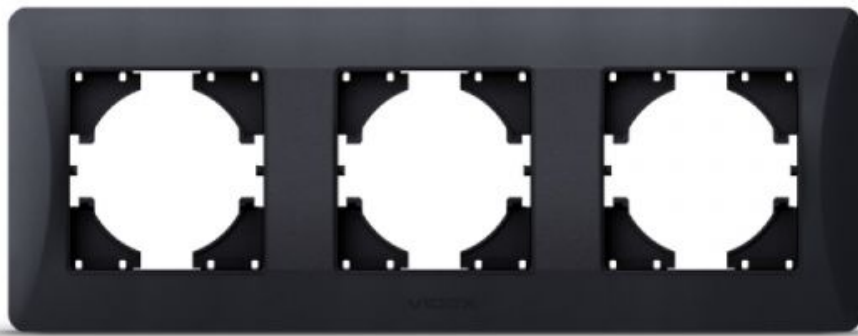

## TECHNICAL CARD

Frame 3 gang horizontal black graphite

# VIDEX®

IP20

## WARRANTY 3 YEARS

VIDEX BINERA frames allow you to create an integral structure from several fittings, solving any tasks of ergonomics and aesthetics. The VIDEX BINERA frame is a perfect construction whose materials provide a long service life and are able to withstand critical temperatures, guaranteeing safety. The versatile and perfect design will add sophistication and comfort to any room.