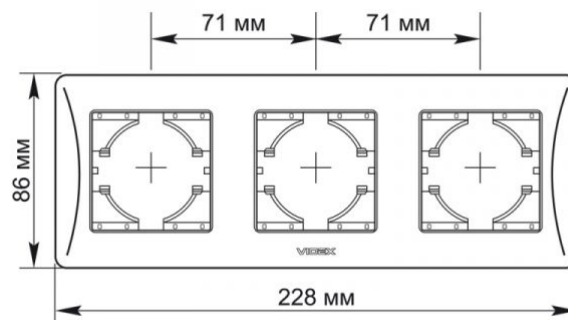

VIDEX®

IP20

WARRANTY 3 YEARS

VIDEX BINERA frames allow you to create an integral structure from several fittings, solving any tasks of ergonomics and aesthetics. The VIDEX BINERA frame is a perfect construction whose materials provide a long service life and are able to withstand critical temperatures, guaranteeing safety. The versatile and perfect design will add sophistication and comfort to any room.

Additional information

Ingress protection IP20

Dimensions

EAN	4820118295244
In the package	1 pc.
Outer box	96 pcs.
Height	228 mm
Width	86 mm
Depth	9 mm

Signs marking goods

Packaging marking Utilization

VIDEX BINERA

INDEX: VF-BNFR3H-BG

We reserve the right to make technical changes. The data contained in this material is not legally binding.

Allegro opt Sp. z o.o., ul. Mierzeja Wiślana 11,
30-732 Krakow, Poland.

It is forbidden to throw away waste equipment marked with the symbol of a crossed-out bin with other waste

— Class of protection against dust and moisture. Protection against solid objects larger than 12 mm; no protection against moisture