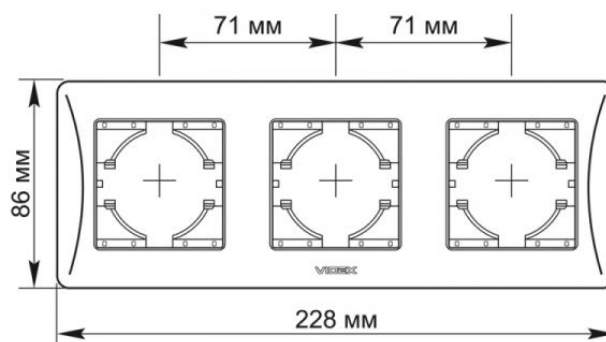

IP20

WARRANTY 3 YEARS

VIDEX BINERA frames allow you to create an integral structure from several fittings, solving any tasks of ergonomics and aesthetics. The VIDEX BINERA frame is a perfect construction whose materials provide a long service life and are able to withstand critical temperatures, guaranteeing safety. The versatile and perfect design will add sophistication and comfort to any room.

Additional information

Ingress protection IP20

Dimensions

EAN 4820118295244

Height 228 mm

Width 86 mm

Depth 9 mm

In the package 1 pc.

Outer box 96 pcs.

Signs marking goods

Packaging marking

Utilization

We reserve the right to make technical changes. The data contained in this material is not legally binding.

Allegro opt Sp. z o.o., ul. Mierzeja Wiślana 11,
30-732 Krakow, Poland.