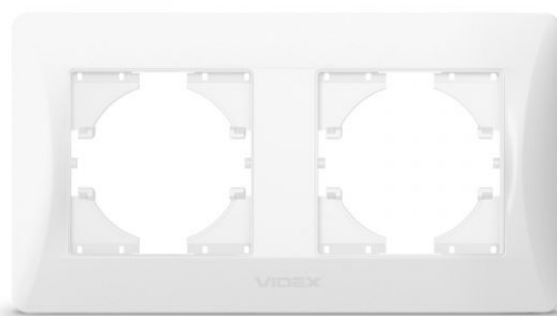

IP20

WARRANTY 3 YEARS

VIDEX BINERA frames allow you to create an integral structure from several fittings, solving any tasks of ergonomics and aesthetics. The VIDEX BINERA frame is a perfect construction whose materials provide a long service life and are able to withstand critical temperatures, guaranteeing safety. The versatile and perfect design will add sophistication and comfort to any room.

Additional information

Ingress protection	IP20

Dimensions

EAN	4820118295251

Height	157 mm

Width	86 mm

Depth	9 mm

In the package	1 pc.

Outer box	96 pcs.

Signs marking goods

Packaging marking

Utilization

We reserve the right to make technical changes. The data contained in this material is not legally binding.

Allegro opt Sp. z o.o., ul. Mierzeja Wiślana 11,
30-732 Krakow, Poland.