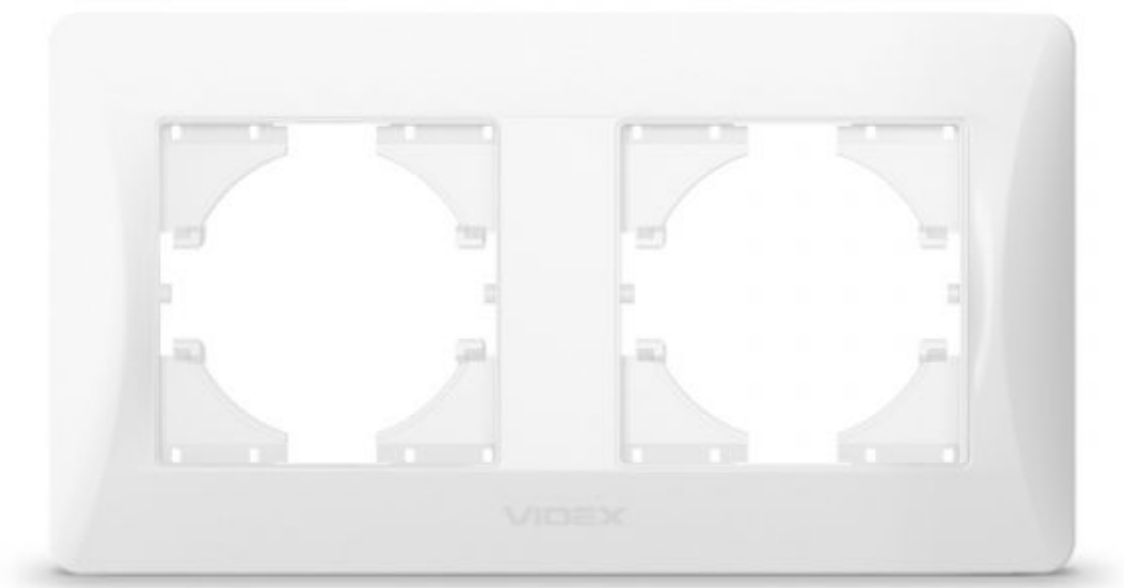

TECHNICAL CARD

Frame 2 gang horizontal white

IP20

WARRANTY 3 YEARS

VIDEX BINERA frames allow you to create an integral structure from several fittings, solving any tasks of ergonomics and aesthetics. The VIDEX BINERA frame is a perfect construction whose materials provide a long service life and are able to withstand critical temperatures, guaranteeing safety. The versatile and perfect design will add sophistication and comfort to any room.

Additional information

Ingress protection	IP20
---------------------------	------

Dimensions

EAN	4820118295251
------------	---------------

Height	157 mm
---------------	--------

Width	86 mm
--------------	-------