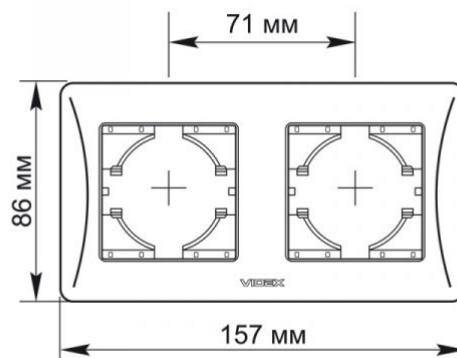

TECHNICAL CARD

Frame 2 gang horizontal white

IP20

WARRANTY 3 YEARS

VIDEX BINERA frames allow you to create an integral structure from several fittings, solving any tasks of ergonomics and aesthetics. The VIDEX BINERA frame is a perfect construction whose materials provide a long service life and are able to withstand critical temperatures, guaranteeing safety. The versatile and perfect design will add sophistication and comfort to any room.

Additional information

Ingress protection IP20

Dimensions

EAN	4820118295251
Height	157 mm
Depth	9 mm
Width	86 mm
In the package	1 pc.
Outer box	96 pcs.

Signs marking goods

Packaging marking Utilization

We reserve the right to make technical changes. The data contained in this material is not legally binding.