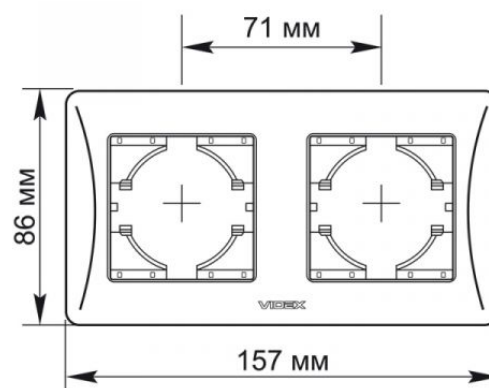

Additional information

Ingress protection	IP20
---------------------------	------

Dimensions

EAN	4820118295251
------------	---------------

Height	157 mm
---------------	--------

Width	86 mm
--------------	-------

Depth	9 mm
--------------	------

In the package	1 pc.
-----------------------	-------

Outer box	96 pcs.
------------------	---------

Signs marking goods

Packaging marking

Utilization

We reserve the right to make technical changes. The data contained in this material is not legally binding.