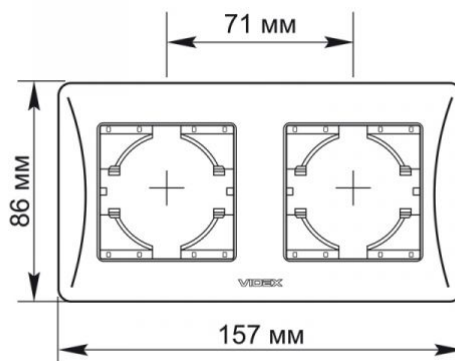

TECHNICAL CARD

Frame 2 gang horizontal white

IP20

WARRANTY 3 YEARS

VIDEX BINERA frames allow you to create an integral structure from several fittings, solving any tasks of ergonomics and aesthetics. The VIDEX BINERA frame is a perfect construction whose materials provide a long service life and are able to withstand critical temperatures, guaranteeing safety. The versatile and perfect design will add sophistication and comfort to any room.

Additional information

Ingress protection IP20

Dimensions

EAN	4820118295251
In the package	1 pc.
Outer box	96 pcs.
Height	157 mm
Width	86 mm
Depth	9 mm

Signs marking goods

Packaging marking Utilization

We reserve the right to make technical changes. The data contained in this material is not legally binding.