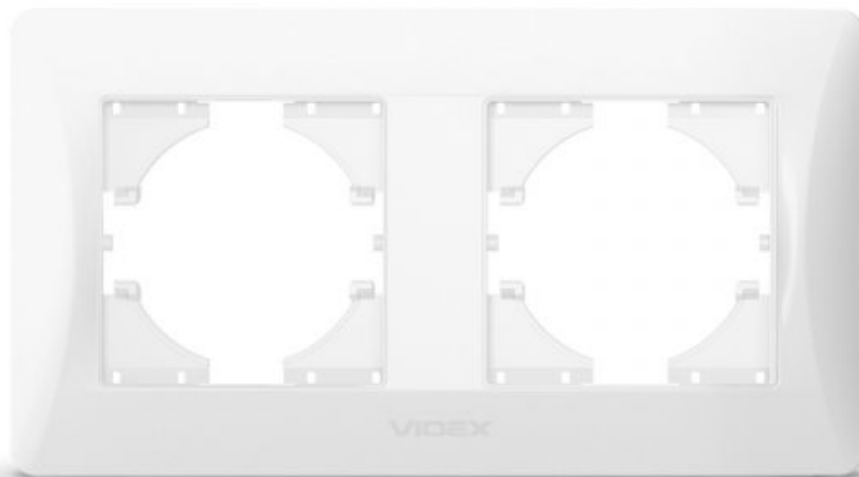

TECHNICAL CARD

Frame 2 gang horizontal white

IP20

WARRANTY 3 YEARS

VIDEX BINERA frames allow you to create an integral structure from several fittings, solving any tasks of ergonomics and aesthetics. The VIDEX BINERA frame is a perfect construction whose materials provide a long service life and are able to withstand critical temperatures, guaranteeing safety. The versatile and perfect design will add sophistication and comfort to any room.

Additional information

Ingress protection IP20

Dimensions

EAN	4820118295251
In the package	1 pc.
Outer box	96 pcs.
Height	157 mm
Width	86 mm
Depth	9 mm

Signs marking goods

Packaging marking Utilization

We reserve the right to make technical changes. The data contained in this material is not legally binding.