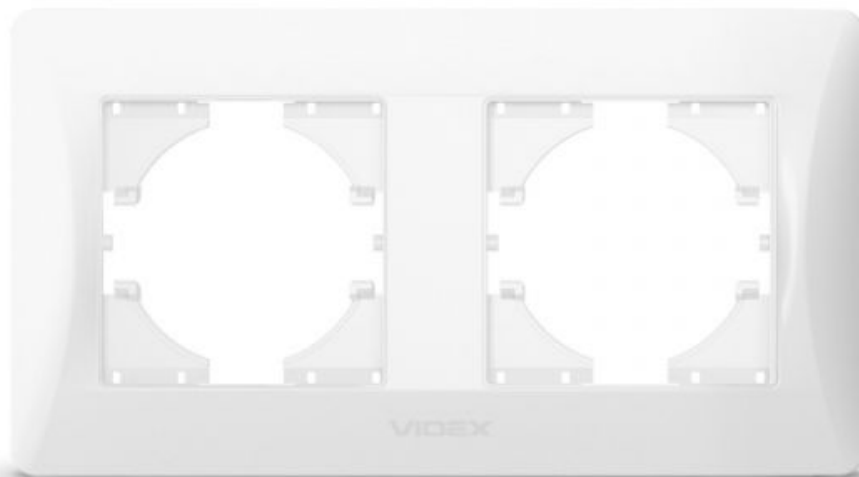

TECHNICAL CARD

Frame 2 gang horizontal white

IP20

WARRANTY 3 YEARS

VIDEX BINERA frames allow you to create an integral structure from several fittings, solving any tasks of ergonomics and aesthetics. The VIDEX BINERA frame is a perfect construction whose materials provide a long service life and are able to withstand critical temperatures, guaranteeing safety. The versatile and perfect design will add sophistication and comfort to any room.

Additional information

Ingress protection IP20

Dimensions

EAN	4820118295251
Height	157 mm
Depth	9 mm
Width	86 mm
In the package	1 pc.
Outer box	96 pcs.

Signs marking goods

Packaging marking Utilization

We reserve the right to make technical changes. The data contained in this material is not legally binding.