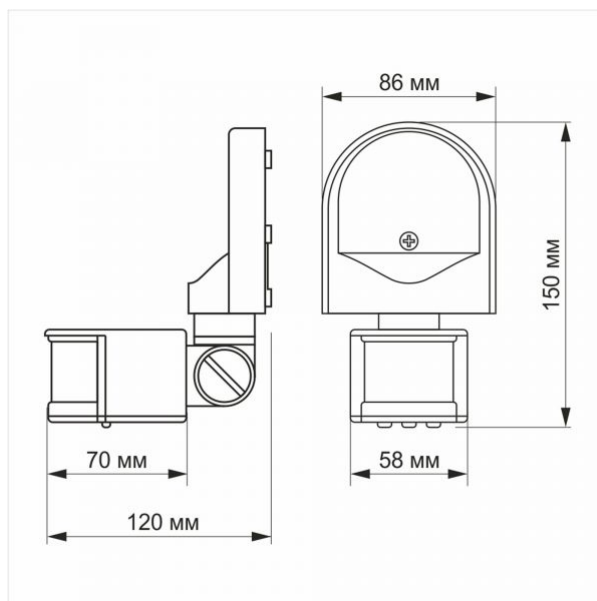

VIDEX VL-SPW02B 1200W

INDEX: VL-SPW02B

Housing material ABS, PE (Polyethylene)

Dimensions

EAN	4820246484619
In the package	1 pc.
Outer box	50 pcs.
Height	150 mm
Width	86 mm
Depth	120 mm
Unit nett weight	165g

Signs marking goods

Packaging marking Recycling of waste, CE, Utilization

VIDEX®

VIDEX VL-SPW02B 1200W

INDEX: VL-SPW02B

We reserve the right to make technical changes. The data contained in this material is not legally binding.