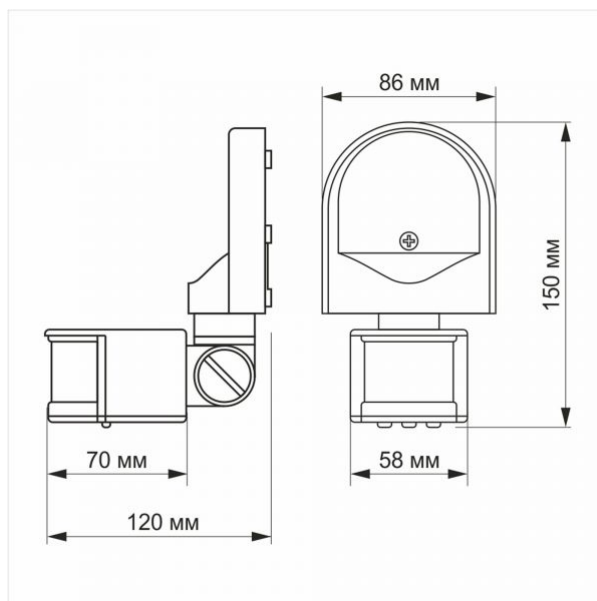

VIDEX VL-SPW02B 1200W

INDEX: VL-SPW02B

Housing material ABS, PE (Polyethylene)

Dimensions

EAN	4820246484619
In the package	1 pc.
Height	150 mm
Outer box	50 pcs.
Width	86 mm
Depth	120 mm
Unit nett weight	165g

Signs marking goods

Packaging marking Recycling of waste, CE, Utilization

VIDEX®

VIDEX VL-SPW02B 1200W

INDEX: VL-SPW02B

We reserve the right to make technical changes. The data contained in this material is not legally binding.