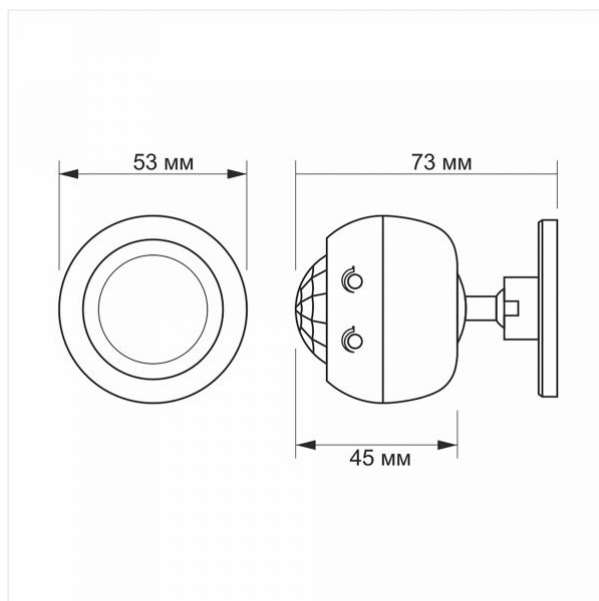

VIDEX®

VIDEX VL-SPS27W 1200W

INDEX: VL-SPS27W