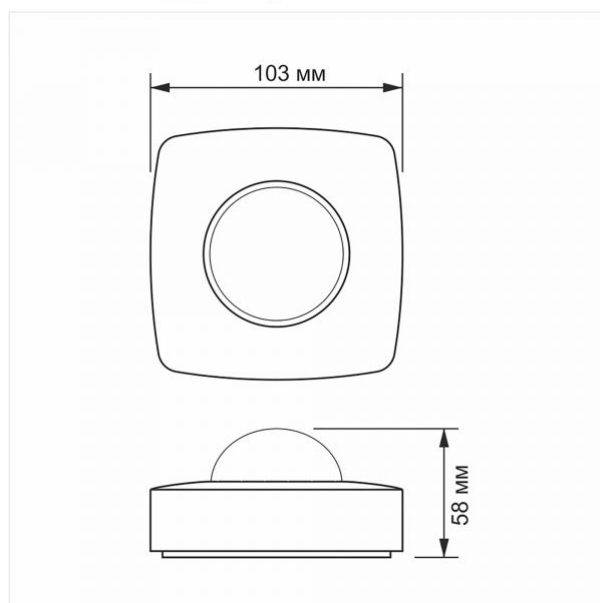

VIDEX®

VIDEX VL-SPC24W 1200W

INDEX: VL-SPC24W

We reserve the right to make technical changes. The data contained in this material is not legally binding.

Allegro opt Sp. z o.o., ul. Mierzeja Wiślana 11,
30-732 Krakow, Poland.