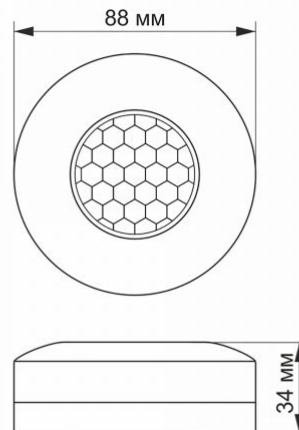

VIDEX®

VIDEX VL-SPC12W 1200W

INDEX: VL-SPC12W

8m

TIME
10sec-
7min

LUX
10-2000
lx

360°

1200W

IP20

We reserve the right to make technical changes. The data contained in this material is not legally binding.

Allegro opt Sp. z o.o., ul. Mierzeja Wiślana 11,
30-732 Krakow, Poland.

The product must be used indoors

Class of protection against electric shock II - provided not only by basic insulation but also by double or reinforced insulation

Waste recycling after the end of the product's service life

The product meets the requirements of EU directives

It is forbidden to throw away waste equipment marked with the symbol of a crossed-out bin with other waste

Free

The product does not emit ultraviolet light

-20° +40°C

Operating temperatures range

IP20

Class of protection against dust and moisture. Protection against solid objects larger than 12 mm; no protection against moisture