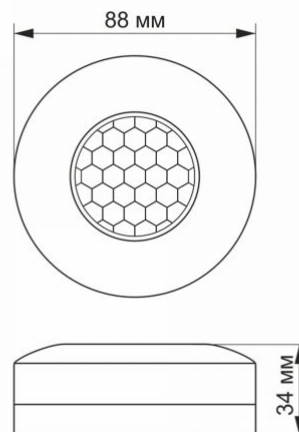

INDEX: VL-SPC12B

We reserve the right to make technical changes. The data contained in this material is not legally binding.

Allegro opt Sp. z o.o., ul. Mierzeja Wiślana 11,
30-732 Krakow, Poland.

The product must be used indoors

Class of protection against electric shock II - provided not only by basic insulation but also by double or reinforced insulation

Waste recycling after the end of the product's service life

The product meets the requirements of EU directives

It is forbidden to throw away waste equipment marked with the symbol of a crossed-out bin with other waste

Free

— The product does not emit ultraviolet light

-20° +40°C

— Operating temperatures range

IP20

— Class of protection against dust and moisture. Protection against solid objects larger than 12 mm; no protection against moisture