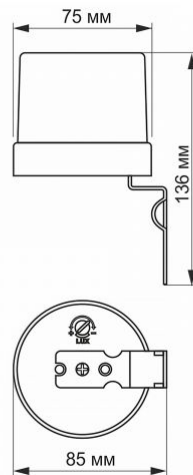

VIDEX®

VIDEX 25A photometrical

INDEX: VL-SN03

ON
OFF

LUX
10-50 lx
50-100 lx

-20°C
+40°C

25A

IP44

We reserve the right to make technical changes. The data contained in this material is not legally binding.

Allegro opt Sp. z o.o., ul. Mierzeja Wiślana 11,
30-732 Krakow, Poland.

The product must be used indoors

The product must be used outdoors

Class of protection against electric shock II - provided not only by basic insulation but also by double or reinforced insulation

Waste recycling after the end of the product's service life

The product meets the requirements of EU directives

It is forbidden to throw away waste equipment marked with the symbol of a crossed-out bin with other waste

Free

The product does not emit ultraviolet light

-20° +40°C

Operating temperatures range

IP44

Class of protection against dust and moisture. Protection against solid foreign objects with a diameter of 1 mm and greater and against water splashes

Date: 24.06.2026