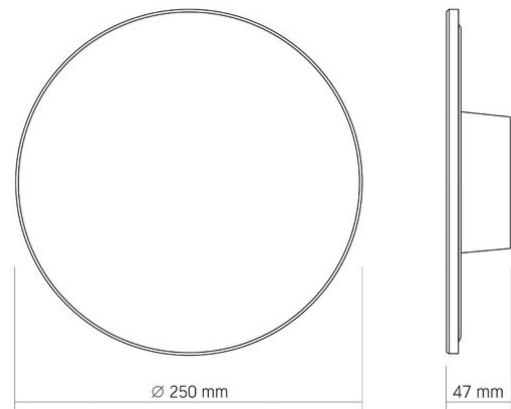

Photometric parameters

Correlated color temperature	6500K (cold white), 4000K (neutral white), 3000K (warm white)
Beam angle	120°
Color rendering index (CRI)	Ra > 80
On/Off cycles	15000
Lifetime (L70B50)	25000 h
Useful luminous flux of the light source reference	in a sphere (360°)
R9 colour rendering index value	>0
The lumen maintenance factor	≥94.8%
Flicker metric (Pst LM)	≤1
Stroboscopic effect metric (SVM)	≤0.4
Colour consistency in MacAdam ellipses (SDCM)	<6 (3000K), <6 (4000K), <6 (6500K)
CRI Min	Ra 80

INDEX: VL-WL03-18CW

CRI Max Ra 88

Signs marking goods

Packaging marking

CE, Utilization

Additional information

Place of installation	Flat surface, Wall
Place of application	indoor, outdoor
Impact protection	IK06
Housing colour	White
Diffuser material	Polycarbonate (PC)
Minimum distance from the illuminated object	0.5 m
Ultraviolet radiation	no
Motion sensor	no
Operating temperature range	-20° +50°C
Suitable for installation in normally flammable surfaces	yes
Mercury content	Does not contain
Ingress protection	IP65
Housing material	Plastic

Dimensions

EAN	4820246487993
In the package	1 pc.
Height	250 mm
Outer box	10 pcs.
Width	250 mm
Depth	47 mm
Unit nett weight	404g

VIDEX[®]

VIDEX 18W 3000K-4000K-6500K 1850Lm White

INDEX: VL-WL03-18CW

We reserve the right to make technical changes. The data contained in this material is not legally binding.