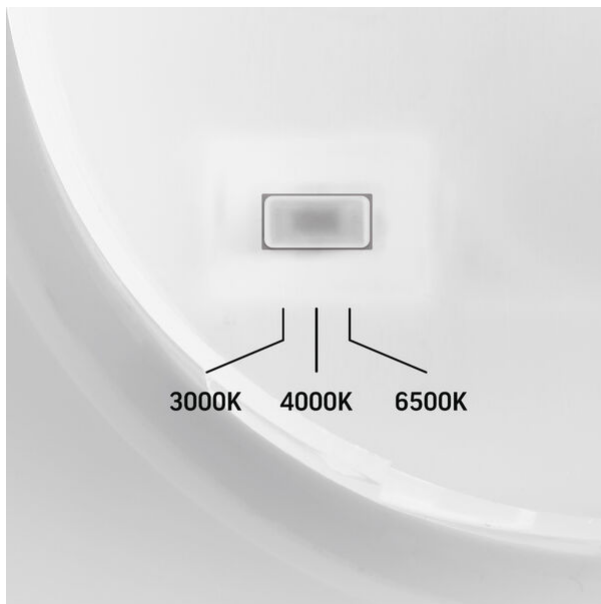

VIDEX®

VIDEX 18W 3000K-4000K-6500K 1850Lm White

INDEX: VL-WL03-18CW

TECHNICAL CARD

LED wall-mounted Light IP65

Pursuant to the provisions of the WEEE Act, it is forbidden to put waste equipment marked with the symbol of a crossed out bin together with other waste. The user, wishing to get rid of electronic and electrical equipment, is obliged to return it to a waste equipment collection point. There are no hazardous components in the equipment that have a particularly negative impact on the environment and human health.

Photometric parameters

Correlated color temperature	6500K (cold white), 4000K (neutral white), 3000K (warm white)
Beam angle	120°
Color rendering index (CRI)	Ra > 80
On/Off cycles	15000
Lifetime (L70B50)	25000 h
Useful luminous flux of the light source reference	in a sphere (360°)
R9 colour rendering index value	>0
The lumen maintenance factor	≥94.8%
Flicker metric (Pst LM)	≤1
Stroboscopic effect metric (SVM)	≤0.4
Colour consistency in MacAdam ellipses (SDCM)	<6 (3000K), <6 (4000K), <6 (6500K)
CRI Min	Ra 80

INDEX: VL-WL03-18CW

CRI Max Ra 88

Signs marking goods

Packaging marking

CE, Utilization

Additional information

Place of installation	Flat surface, Wall
Place of application	indoor, outdoor
Impact protection	IK06
Housing colour	White
Diffuser material	Polycarbonate (PC)
Minimum distance from the illuminated object	0.5 m
Ultraviolet radiation	no
Motion sensor	no
Operating temperature range	-20° +50°C
Suitable for installation in normally flammable surfaces	yes
Mercury content	Does not contain
Ingress protection	IP65
Housing material	Plastic

Dimensions

EAN	4820246487993
In the package	1 pc.
Height	250 mm
Outer box	10 pcs.
Width	250 mm
Depth	47 mm
Unit nett weight	404g

VIDEX[®]

VIDEX 18W 3000K-4000K-6500K 1850Lm White

INDEX: VL-WL03-18CW

We reserve the right to make technical changes. The data contained in this material is not legally binding.