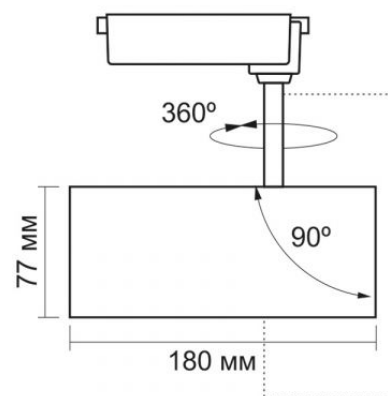

VIDEX®

VIDEX-TOR-30W-WHITE

INDEX: VLE-TR04-304W