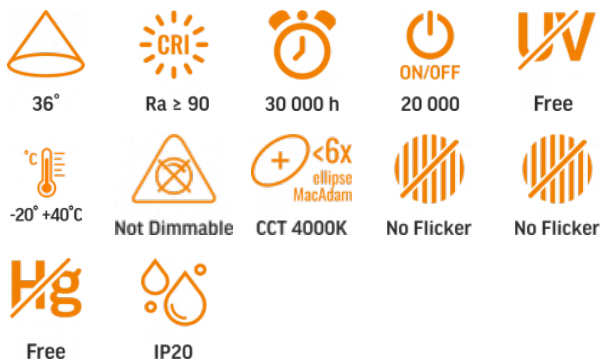

TECHNICAL CARD

LED Track Light

Pursuant to the provisions of the WEEE Act, it is forbidden to put waste equipment marked with the symbol of a crossed out bin together with other waste. The user, wishing to get rid of electronic and electrical equipment, is obliged to return it to a waste equipment collection point. There are no hazardous components in the equipment that have a particularly negative impact on the environment and human health.

VIDEX-TOR-30W-WHITE

INDEX: VLE-TR04-304W

Electrical parameters

On-mode power (Pon)	30 W
Rated voltage, frequency	AC 220-240 V, 50/60 Hz
Rated current	145 mA
Input interface	2 Wires Busbar
Electric shock protection class	II
Energy consumption in on-mode of the light source (kWh/1000h)	30
Displacement factor (cos φ1)	0.9

Photometric parameters

Useful luminous flux of the light source (Φuse)	2400 Lm
Correlated color temperature	4000K (neutral white)
Beam angle	36°
Color rendering index (CRI)	Ra > 90
Lifetime	30000 h
On/Off cycles	20000
Useful luminous flux of the light source reference	in a narrow cone (90°)
Chromaticity coordinates (x)	0.38
Chromaticity coordinates (y)	0.38
R9 colour rendering index value	>0
Colour consistency in MacAdam ellipses (SDCM)	<6 (4000K)
Flicker metric (Pst LM)	≤1
Stroboscopic effect metric (SVM)	≤0.4
CRI Min	Ra 90

VIDEX®

VIDEX-TOR-30W-WHITE

INDEX: VLE-TR04-304W

CRI Max	Ra 95
----------------	-------

Additional information

Place of installation	Busbar track
Place of application	indoor
Housing colour	White
Minimum distance from the illuminated object	0.5 m
Diffuser material	PMMA
Ultraviolet radiation	no
Operating temperature range	-20° +40°C
Suitable for installation in normally flammable surfaces	yes
Mercury content	Does not contain
Ingress protection	IP20
Housing material	Aluminum alloy