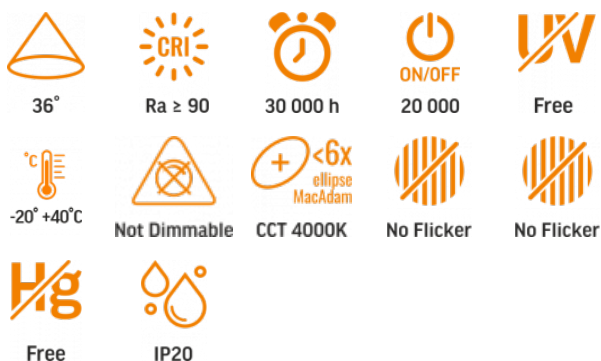

INDEX: VLE-TR04-304W

WARRANTY 3 YEARS

Neutral White / Neutralny biały / Neutralni bila / Blanc neuter / Neutrálna biela / Neutraal wit / Semleges feher / Nevtralno bela / Neutralno bijela / Neutralweiß / Alb neutru / Neutralus balta / Neitrāls balta / Neutraalne valge / Нейтрално бяла / Bianco neutro.

General parameters

Light source replaceable	by the producer
Light source or containing product	Containing product

Type of light source

Energy class of the light source	F
Dimmable	no
Directional or non-directional light source	DLS
Mains or non-mains light source	MLS
Colour-tuneable light source (CTLS)	no
Technology	LED

Electrical parameters

On-mode power (P_{on})	30 W
Rated voltage, frequency	AC 220-240 V, 50/60 Hz
Rated current	145 mA
Input interface	2 Wires Busbar
Electric shock protection class	II
Energy consumption in on-mode of the light source (kWh/1000h)	30
Displacement factor (cos φ₁)	0.9

Photometric parameters

Useful luminous flux of the light source (Φ_{use})	2400 Lm
Correlated color temperature	4000K (neutral white)
Beam angle	36°
Color rendering index (CRI)	Ra > 90
Lifetime	30000 h
On/Off cycles	20000
Useful luminous flux of the light source reference	in a narrow cone (90°)
Chromaticity coordinates (x)	0.38
Chromaticity coordinates (y)	0.38
R9 colour rendering index value	>0
Colour consistency in MacAdam ellipses (SDCM)	<6 (4000K)
Stroboscopic effect metric (SVM)	≤0.4
Flicker metric (Pst LM)	≤1
CRI Min	Ra 90