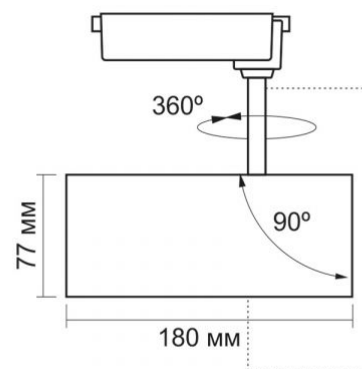

VIDEX®

VIDEX-TOR-30W-WHITE

INDEX: VLE-TR04-304W