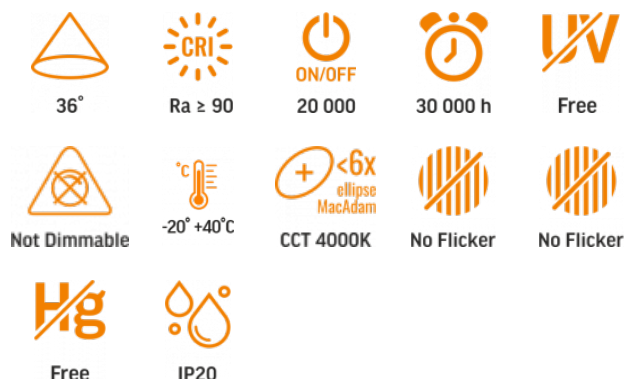

TECHNICAL CARD

LED Track Light

Pursuant to the provisions of the WEEE Act, it is forbidden to put waste equipment marked with the symbol of a crossed out bin together with other waste. The user, wishing to get rid of electronic and electrical equipment, is obliged to return it to a waste equipment collection point. There are no hazardous components in the equipment that have a particularly negative impact on the environment and human health.

VIDEX®

VIDEX-TOR-30W-BLACK

INDEX: VLE-TR04-304B

WARRANTY 3 YEARS

NEUTRAL WHITE

4000K

Neutral White / Neutralny biały / Neutralni bila / Blanc neuter / Neutrálna biela / Neutraal wit / Semleges feher / Nevtralno bela / Neutralno bijela / Neutralweiß / Alb neutru / Neutralus balta / Neitrāls balta / Neutraalne valge / Нейтрално бяла / Bianco neutro.

Electrical parameters

On-mode power (Pon)	30 W
Rated voltage, frequency	AC 220-240 V, 50/60 Hz
Rated current	145 mA
Input interface	2 Wires Busbar
Electric shock protection class	II
Energy consumption in on-mode of the light source (kWh/1000h)	30
Displacement factor (cos φ1)	0.9

Photometric parameters

Useful luminous flux (Φuse)	2400 Lm
Correlated color temperature	4000K (neutral white)
Beam angle	36°
Color rendering index (CRI)	Ra > 90
On/Off cycles	20000
Lifetime	30000 h
Useful luminous flux of the light source reference	in a narrow cone (90°)
Chromaticity coordinates (x)	0.38
Chromaticity coordinates (y)	0.38
R9 colour rendering index value	>0
Colour consistency in MacAdam ellipses (SDCM)	<6 (4000K)
Flicker metric (Pst LM)	≤1
Stroboscopic effect metric (SVM)	≤0.4
CRI Min	Ra 90