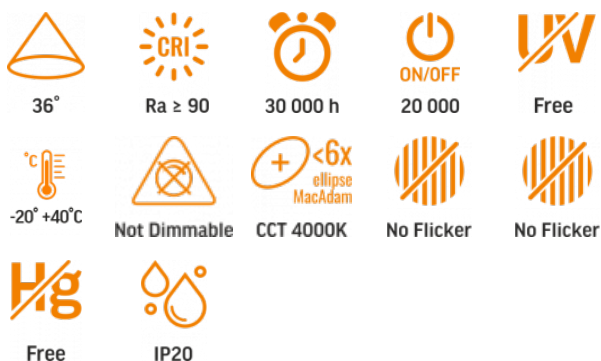

TECHNICAL CARD

LED Track Light

Pursuant to the provisions of the WEEE Act, it is forbidden to put waste equipment marked with the symbol of a crossed out bin together with other waste. The user, wishing to get rid of electronic and electrical equipment, is obliged to return it to a waste equipment collection point. There are no hazardous components in the equipment that have a particularly negative impact on the environment and human health.

INDEX: VLE-TR04-304B

WARRANTY 3 YEARS

Neutral White / Neutralny biały / Neutralni bila / Blanc neuter / Neutrálna biela / Neutraal wit / Semleges feher / Nevtralno bela / Neutralno bijela / Neutralweiß / Alb neutru / Neutralus balta / Neitrāls balta / Neutraalne valge / Нейтрално бяла / Bianco neutro.

Electrical parameters

On-mode power (P _{on})	30 W
Rated voltage, frequency	AC 220-240 V, 50/60 Hz
Rated current	145 mA
Input interface	2 Wires Busbar
Electric shock protection class	II
Energy consumption in on-mode of the light source (kWh/1000h)	30
Displacement factor (cos φ ₁)	0.9

Photometric parameters

Useful luminous flux of the light source (Φ _{use})	2400 Lm
Correlated color temperature	4000K (neutral white)
Beam angle	36°
Color rendering index (CRI)	Ra > 90
Lifetime	30000 h
On/Off cycles	20000
Useful luminous flux of the light source reference	in a narrow cone (90°)
Chromaticity coordinates (x)	0.38
Chromaticity coordinates (y)	0.38
R9 colour rendering index value	>0
Colour consistency in MacAdam ellipses (SDCM)	<6 (4000K)
Stroboscopic effect metric (SVM)	≤0.4
Flicker metric (Pst LM)	≤1
CRI Min	Ra 90