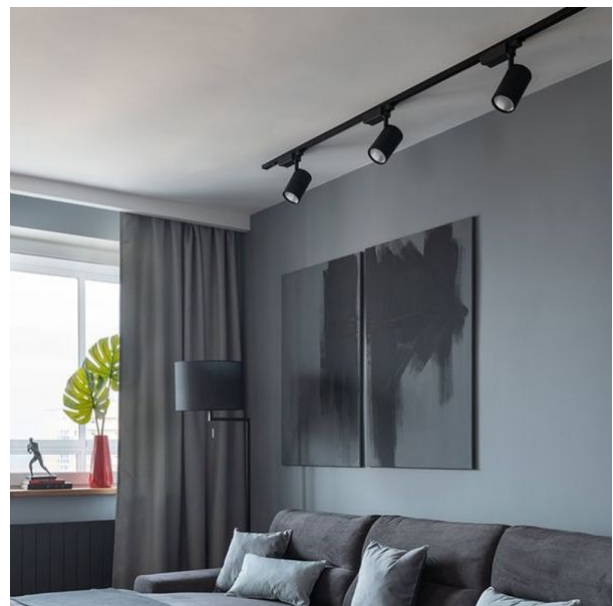

VIDEX®

VIDEX-TOR-30W-BLACK

INDEX: VLE-TR04-304B