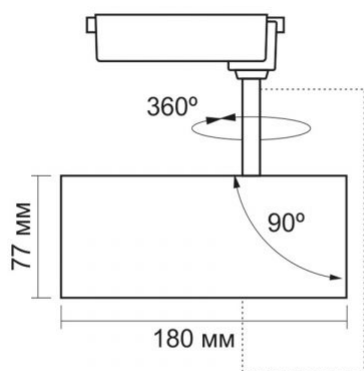

INDEX: VLE-TR04-304B

We reserve the right to make technical changes. The data contained in this material is not legally binding.

Allegro opt Sp. z o.o., ul. Mierzeja Wiślana 11,
30-732 Krakow, Poland.

- The product must be used indoors
- Class of protection against electric shock II - provided not only by basic insulation but also by double or reinforced insulation
- Minimum distance from the illuminated object
  0,5 m
- The product can be installed and used in/on normally flammable surfaces
- Waste recycling after the end of the product's service life
- The product meets the requirements of EU directives
- It is forbidden to throw away waste equipment marked with the symbol of a crossed-out bin with other waste
- Rated beam angle
  30°
- Ra > 90 - color rendering index
  Ra > 90
- Rated On/off cycles
  ON/OFF 20 000
- Nominal lifetime (hours)
  30 000 h
- The product does not emit ultraviolet light
  Free
- The product is incompatible with light regulators
  Not Dimmable
- Operating temperatures range
  -20°-40°C
- The flickering of the light does not exceed the permissible level
  No Flicker
- The product has minimal flickering, which should not cause discomfort or danger
  No Flicker
- Colour consistency in MacAdam ellipses (SDCM)
  CCT 4000K
- The product does not contain mercury
  Free
- Class of protection against dust and moisture. Protection against solid objects larger than 12 mm; no protection against moisture
  IP20