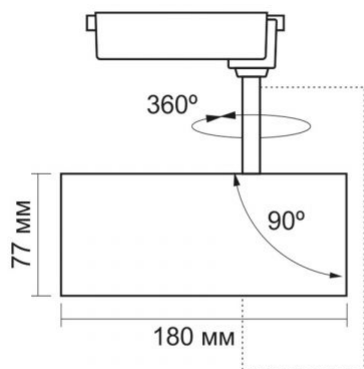

INDEX: VLE-TR04-304B

We reserve the right to make technical changes. The data contained in this material is not legally binding.

Allegro opt Sp. z o.o., ul. Mierzeja Wiślana 11,
30-732 Krakow, Poland.

	The product must be used indoors
	Minimum distance from the illuminated object 0,5 m
	Class of protection against electric shock II - provided not only by basic insulation but also by double or reinforced insulation
	The product can be installed and used in/on normally flammable surfaces
	Waste recycling after the end of the product's service life
	The product meets the requirements of EU directives
	It is forbidden to throw away waste equipment marked with the symbol of a crossed-out bin with other waste
	— Rated beam angle 36°
	— Ra > 90 - color rendering index Ra > 90
	— Rated On/off cycles 20 000
	— Nominal lifetime (hours) 30 000 h
	— The product does not emit ultraviolet light Free
	— The product is incompatible with light regulators Not Dimmable
	— Operating temperatures range -20°/40°C
	— Colour consistency in MacAdam ellipses (SDCM) CCT 4000K
	— The flickering of the light does not exceed the permissible level No Flicker
	— The product has minimal flickering, which should not cause discomfort or danger No Flicker
	— The product does not contain mercury Free
	— Class of protection against dust and moisture. Protection against solid objects larger than 12 mm; no protection against moisture IP20