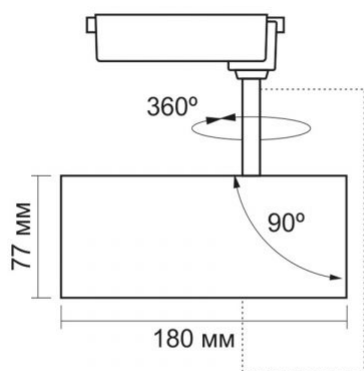

INDEX: VLE-TR04-304B

We reserve the right to make technical changes. The data contained in this material is not legally binding.

Allegro opt Sp. z o.o., ul. Mierzeja Wiślana 11,
30-732 Krakow, Poland.

- The product must be used indoors
- Class of protection against electric shock II - provided not only by basic insulation but also by double or reinforced insulation
- Minimum distance from the illuminated object
  0,5 m
- The product can be installed and used in/on normally flammable surfaces
- Waste recycling after the end of the product's service life
- The product meets the requirements of EU directives
- It is forbidden to throw away waste equipment marked with the symbol of a crossed-out bin with other waste
- Rated beam angle
  36°
- Ra > 90 - color rendering index
- Rated On/off cycles
  ON/OFF
  20 000
- Nominal lifetime (hours)
  30 000 h
- The product does not emit ultraviolet light
  Free
- The product is incompatible with light regulators
  Not Dimmable
- Operating temperatures range
  -20°-40°C
- The flickering of the light does not exceed the permissible level
  No Flicker
- The product has minimal flickering, which should not cause discomfort or danger
  No Flicker
- Colour consistency in MacAdam ellipses (SDCM)
  +SDCM
  max 1
  CCT 4000K
- The product does not contain mercury
  Free
- Class of protection against dust and moisture. Protection against solid objects larger than 12 mm; no protection against moisture
  IP20