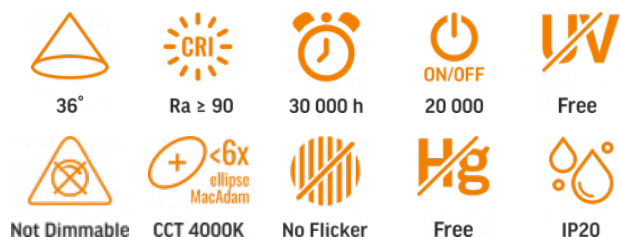

TECHNICAL CARD

LED Track Light

Pursuant to the provisions of the WEEE Act, it is forbidden to put waste equipment marked with the symbol of a crossed out bin together with other waste. The user, wishing to get rid of electronic and electrical equipment, is obliged to return it to a waste equipment collection point. There are no hazardous components in the equipment that have a particularly negative impact on the environment and human health.

VIDEX®

VIDEX-TOR-30W-BLACK

INDEX: VLE-TR04-304B

WARRANTY 3 YEARS

NEUTRAL WHITE

Neutral White / Neutralny biały / Neutralni bila / Blanc neuter / Neutrálina biela / Neutraal wit / Semleges feher / Nevtralno bela / Neutralno bijela / Neutralweiß / Alb neutru / Neutralus balta / Neitrāls balta / Neutraalne valge / Нейтрално бяла / Bianco neutro.

Photometric parameters

Useful luminous flux of the light source (Φuse)	2400 Lm
Correlated color temperature	4000K (neutral white)
Beam angle	36°
Color rendering index (CRI)	Ra > 90
Lifetime	30000 h
On/Off cycles	20000
Useful luminous flux of the light source reference	in a narrow cone (90°)
Chromaticity coordinates (x)	0.38
Chromaticity coordinates (y)	0.38
R9 colour rendering index value	>0
Colour consistency in MacAdam ellipses (SDCM)	<6 (4000K)
Flicker metric (Pst LM)	≤1
Stroboscopic effect metric (SVM)	≤0.4
CRI Min	Ra 90
CRI Max	Ra 95

Dimensions

EAN	5904405541470
Height	180 mm
Width	77 mm
Depth	77 mm
Outer box	20 pcs.
In the package	1 pc.

Signs marking goods

Packaging marking	Recycling of waste, CE, Utilization
--------------------------	-------------------------------------