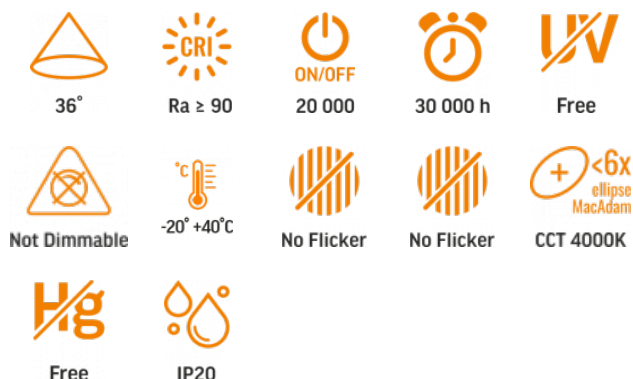

TECHNICAL CARD

LED Track Light

Pursuant to the provisions of the WEEE Act, it is forbidden to put waste equipment marked with the symbol of a crossed out bin together with other waste. The user, wishing to get rid of electronic and electrical equipment, is obliged to return it to a waste equipment collection point. There are no hazardous components in the equipment that have a particularly negative impact on the environment and human health.

VIDEX®

VIDEX-TOR-30W-BLACK

INDEX: VLE-TR04-304B

WARRANTY 3 YEARS

NEUTRAL WHITE

4000K

Neutral White / Neutralny biały / Neutralni bila / Blanc neuter / Neutrálna biela / Neutraal wit / Semleges feher / Nevtralno bela / Neutralno bijela / Neutralweiß / Alb neutru / Neutralus balta / Neitrāls balta / Neutraalne valge / Нейтрално бяла / Bianco neutro.

Photometric parameters

Useful luminous flux (Φuse)	2400 Lm
Correlated color temperature	4000K (neutral white)
Beam angle	36°
Color rendering index (CRI)	Ra > 90
On/Off cycles	20000
Lifetime (L70B50)	30000 h
Useful luminous flux of the light source reference	in a narrow cone (90°)
Chromaticity coordinates (x)	0.38
Chromaticity coordinates (y)	0.38
R9 colour rendering index value	>0
Flicker metric (Pst LM)	≤1
Stroboscopic effect metric (SVM)	≤0.4
Colour consistency in MacAdam ellipses (SDCM)	<6 (4000K)
CRI Min	Ra 90