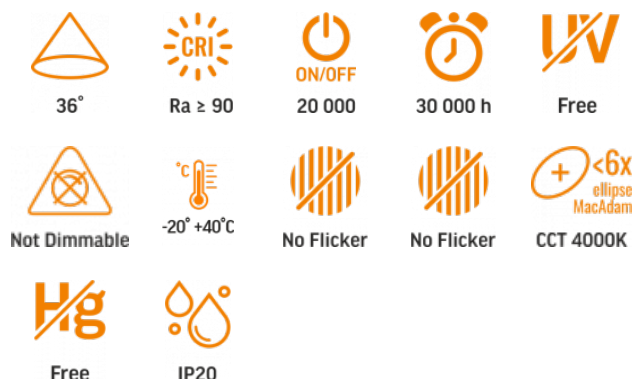

VIDEX®

VIDEX-TOR-30W-BLACK

INDEX: VLE-TR04-304B

WARRANTY 3 YEARS

NEUTRAL WHITE

4000K

Neutral White / Neutralny biały / Neutralni bila / Blanc neuter / Neutrálna biela / Neutraal wit / Semleges feher / Nevtralno bela / Neutralno bijela / Neutralweiß / Alb neutru / Neutralus balta / Neitrāls balta / Neutraalne valge / Нейтрално бяла / Bianco neutro.

General parameters

Light source or containing product Light source

Light source replaceable by the producer

Type of light source

Energy class of the light source F

Dimmable no

Directional (DLS) or non-directional (NDLS) light source DLS

Color-tunable light source no

Mains (MLS) or non-mains (NMLS) light source MLS

Technology LED

Electrical parameters

On-mode power (Pon) 30 W

Rated voltage, frequency AC 220-240 V, 50/60 Hz

Rated current 145 mA

Input interface 2 Wires Busbar

Electric shock protection class II

Displacement factor (cos φ1) 0.9

Energy consumption in on-mode of the light source (kWh/1000h) 30

Photometric parameters

Useful luminous flux (Φuse) 2400 Lm

Correlated color temperature 4000K (neutral white)

Beam angle 36°

Color rendering index (CRI) Ra > 90

On/Off cycles 20000

Lifetime (L70B50) 30000 h

Useful luminous flux of the light source reference in a narrow cone (90°)

Chromaticity coordinates (x) 0.38

Chromaticity coordinates (y) 0.38

R9 colour rendering index value >0

Flicker metric (Pst LM) ≤1

Stroboscopic effect metric (SVM) ≤0.4

Colour consistency in MacAdam ellipses (SDCM) <6 (4000K)

CRI Min Ra 90