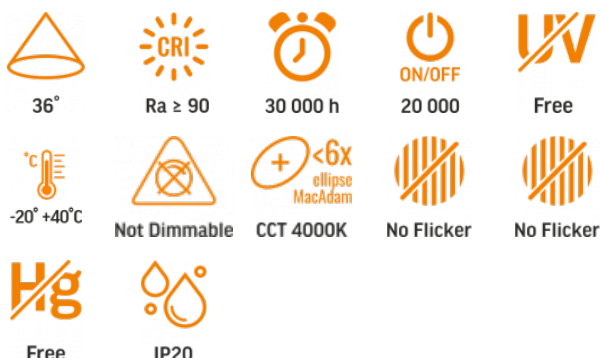

INDEX: VLE-TR04-304B

WARRANTY 3 YEARS

Neutral White / Neutralny biały / Neutralni bila / Blanc neuter / Neutrálna biela / Neutraal wit / Semleges feher / Nevtralno bela / Neutralno bijela / Neutralweiß / Alb neutru / Neutralus balta / Neitrāls balta / Neutraalne valge / Нейтрално бяла / Bianco neutro.

General parameters

Light source replaceable	by the producer
Light source or containing product	Containing product

Type of light source

Energy class of the light source	F
Dimmable	no
Directional or non-directional light source	DLS
Mains or non-mains light source	MLS
Colour-tuneable light source (CTLS)	no
Technology	LED

Electrical parameters

On-mode power (Pon)	30 W
Rated voltage, frequency	AC 220-240 V, 50/60 Hz
Rated current	145 mA
Input interface	2 Wires Busbar
Electric shock protection class	II
Displacement factor (cos φ1)	0.9
Energy consumption in on-mode of the light source (kWh/1000h)	30

Photometric parameters

Useful luminous flux of the light source (Φuse)	2400 Lm
Correlated color temperature	4000K (neutral white)
Beam angle	36°
Color rendering index (CRI)	Ra > 90
Lifetime	30000 h
On/Off cycles	20000
Useful luminous flux of the light source reference	in a narrow cone (90°)
Chromaticity coordinates (x)	0.38
Chromaticity coordinates (y)	0.38
R9 colour rendering index value	>0
Colour consistency in MacAdam ellipses (SDCM)	<6 (4000K)
Flicker metric (Pst LM)	≤1
Stroboscopic effect metric (SVM)	≤0.4
CRI Min	Ra 90