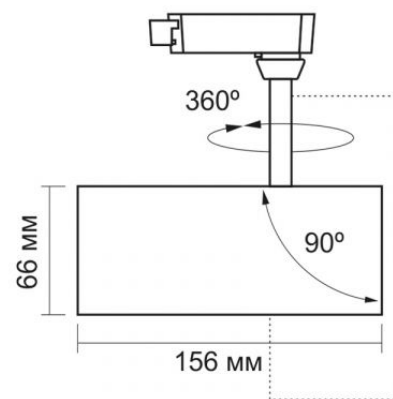

VIDEX®

VIDEX-TOR-20W-WHITE

INDEX: VLE-TR04-204W