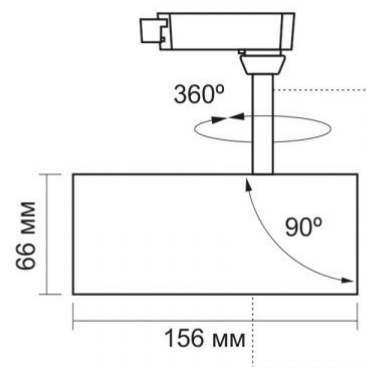

VIDEX®

VIDEX-TOR-20W-WHITE

INDEX: VLE-TR04-204W