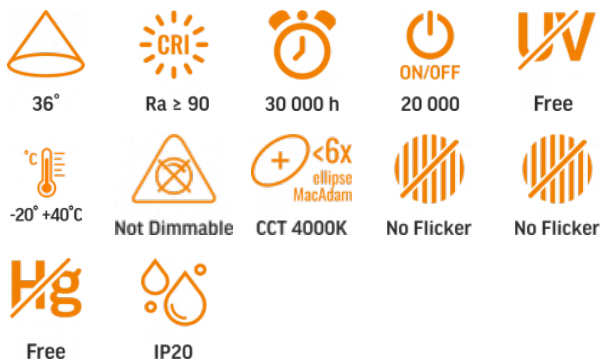

## TECHNICAL CARD

LED Track Light

Pursuant to the provisions of the WEEE Act, it is forbidden to put waste equipment marked with the symbol of a crossed out bin together with other waste. The user, wishing to get rid of electronic and electrical equipment, is obliged to return it to a waste equipment collection point. There are no hazardous components in the equipment that have a particularly negative impact on the environment and human health.

## Electrical parameters

On-mode power (P <sub>on</sub> )	20 W
Rated voltage, frequency	AC 220-240 V, 50/60 Hz
Rated current	170 mA
Input interface	2 Wires Busbar
Electric shock protection class	II
Displacement factor (cos φ <sub>1</sub> )	0.7
Energy consumption in on-mode of the light source (kWh/1000h)	20