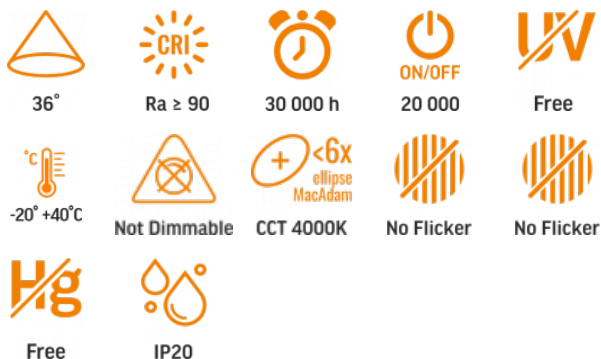

TECHNICAL CARD

LED Track Light

Pursuant to the provisions of the WEEE Act, it is forbidden to put waste equipment marked with the symbol of a crossed out bin together with other waste. The user, wishing to get rid of electronic and electrical equipment, is obliged to return it to a waste equipment collection point. There are no hazardous components in the equipment that have a particularly negative impact on the environment and human health.

VIDEX-TOR-20W-WHITE

INDEX: VLE-TR04-204W

Electrical parameters

On-mode power (P _{on})	20 W
Rated voltage, frequency	AC 220-240 V, 50/60 Hz
Rated current	170 mA
Input interface	2 Wires Busbar
Electric shock protection class	II
Energy consumption in on-mode of the light source (kWh/1000h)	20
Displacement factor (cos φ ₁)	0.7

Photometric parameters

Useful luminous flux of the light source (Φ _{use})	1600 Lm
Correlated color temperature	4000K (neutral white)
Beam angle	36°
Color rendering index (CRI)	Ra > 90
Lifetime	30000 h
On/Off cycles	20000
Useful luminous flux of the light source reference	in a narrow cone (90°)
Chromaticity coordinates (x)	0.38
Chromaticity coordinates (y)	0.38
R9 colour rendering index value	>0
Colour consistency in MacAdam ellipses (SDCM)	<6 (4000K)
Flicker metric (Pst LM)	≤1
Stroboscopic effect metric (SVM)	≤0.4
CRI Min	Ra 90

VIDEX®

VIDEX-TOR-20W-WHITE

INDEX: VLE-TR04-204W

CRI Max	Ra 95
----------------	-------

Additional information

Place of installation	Busbar track
Place of application	indoor
Housing colour	White
Minimum distance from the illuminated object	0.5 m
Diffuser material	PMMA
Ultraviolet radiation	no
Operating temperature range	-20° +40°C
Suitable for installation in normally flammable surfaces	yes
Mercury content	Does not contain
Ingress protection	IP20
Housing material	Aluminum alloy