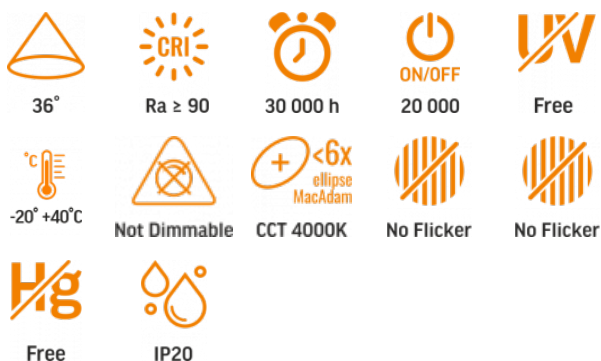

VIDEX®

VIDEX-TOR-20W-WHITE

INDEX: VLE-TR04-204W

TECHNICAL CARD

LED Track Light

Pursuant to the provisions of the WEEE Act, it is forbidden to put waste equipment marked with the symbol of a crossed out bin together with other waste. The user, wishing to get rid of electronic and electrical equipment, is obliged to return it to a waste equipment collection point. There are no hazardous components in the equipment that have a particularly negative impact on the environment and human health.

Electrical parameters

On-mode power (Pon)	20 W
Rated voltage, frequency	AC 220-240 V, 50/60 Hz
Rated current	170 mA
Input interface	2 Wires Busbar
Electric shock protection class	II
Energy consumption in on-mode of the light source (kWh/1000h)	20
Displacement factor (cos φ1)	0.7

Photometric parameters

Useful luminous flux of the contained light source (Φuse)	1600 Lm
Correlated color temperature	4000K (neutral white)
Beam angle	36°
Color rendering index (CRI)	Ra > 90
Lifetime	30000 h
On/Off cycles	20000
Useful luminous flux of the light source reference	in a narrow cone (90°)
Chromaticity coordinates (x)	0.38
Chromaticity coordinates (y)	0.38
R9 colour rendering index value	>0
Colour consistency in MacAdam ellipses (SDCM)	<6 (4000K)
Flicker metric (Pst LM)	≤1
Stroboscopic effect metric (SVM)	≤0.4

VIDEX®

VIDEX-TOR-20W-WHITE

INDEX: VLE-TR04-204W

CRI Min	Ra 90
CRI Max	Ra 95

Additional information

Place of installation	Busbar track
Place of application	indoor
Housing colour	White
Minimum distance from the illuminated object	0.5 m
Diffuser material	PMMA
Ultraviolet radiation	no
Operating temperature range	-20° +40°C
Suitable for installation in normally flammable surfaces	yes
Mercury content	Does not contain
Ingress protection	IP20
Housing material	Aluminum alloy