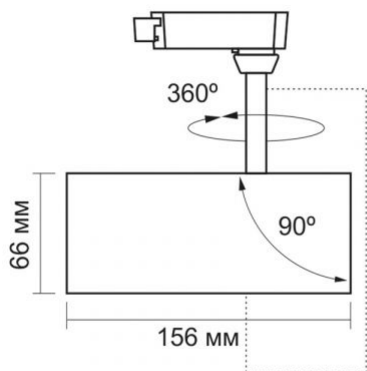

INDEX: VLE-TR04-204B

We reserve the right to make technical changes. The data contained in this material is not legally binding.

Allegro opt Sp. z o.o., ul. Mierzeja Wiślana 11,
30-732 Krakow, Poland.

	The product must be used indoors
	Minimum distance from the illuminated object 0,5 m
	Class of protection against electric shock II - provided not only by basic insulation but also by double or reinforced insulation
	The product can be installed and used in/on normally flammable surfaces
	Waste recycling after the end of the product's service life
	The product meets the requirements of EU directives
	It is forbidden to throw away waste equipment marked with the symbol of a crossed-out bin with other waste
	— Rated beam angle 36°
	— Ra > 90 - color rendering index
	— Nominal lifetime (hours) 30 000 h
	— Rated On/off cycles ON/OFF 20 000
	— The product does not emit ultraviolet light Free
	— Operating temperatures range -20°-40°C
	— The product is incompatible with light regulators Not Dimmable
	— Colour consistency in MacAdam ellipses (SDCM) CCT 4000K
	— The flickering of the light does not exceed the permissible level No Flicker
	— The product has minimal flickering, which should not cause discomfort or danger No Flicker
	— The product does not contain mercury Free
	— Class of protection against dust and moisture. Protection against solid objects larger than 12 mm; no protection against moisture IP20