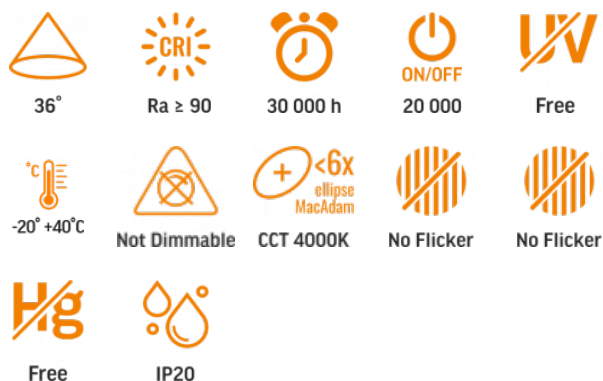

TECHNICAL CARD

LED Track Light

Pursuant to the provisions of the WEEE Act, it is forbidden to put waste equipment marked with the symbol of a crossed out bin together with other waste. The user, wishing to get rid of electronic and electrical equipment, is obliged to return it to a waste equipment collection point. There are no hazardous components in the equipment that have a particularly negative impact on the environment and human health.

VIDEX-TOR-20W-BLACK

INDEX: VLE-TR04-204B

Electrical parameters

On-mode power (P _{on})	20 W
Rated voltage, frequency	AC 220-240 V, 50/60 Hz
Rated current	170 mA
Input interface	2 Wires Busbar
Electric shock protection class	II
Energy consumption in on-mode of the light source (kWh/1000h)	20
Displacement factor (cos φ ₁)	0.7

Photometric parameters

Useful luminous flux of the contained light source (Φ _{use})	1600 Lm
Correlated color temperature	4000K (neutral white)
Beam angle	36°
Color rendering index (CRI)	Ra > 90
Lifetime	30000 h
On/Off cycles	20000
Useful luminous flux of the light source reference	in a narrow cone (90°)
Chromaticity coordinates (x)	0.38
Chromaticity coordinates (y)	0.38
R9 colour rendering index value	>0
Colour consistency in MacAdam ellipses (SDCM)	<6 (4000K)
Flicker metric (Pst LM)	≤1
Stroboscopic effect metric (SVM)	≤0.4