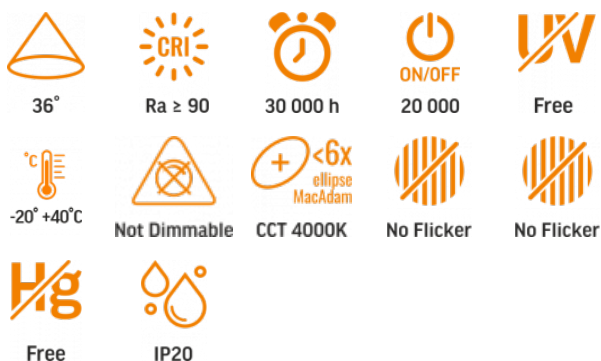

VIDEX®

VIDEX-TOR-20W-BLACK

INDEX: VLE-TR04-204B

TECHNICAL CARD

LED Track Light

Pursuant to the provisions of the WEEE Act, it is forbidden to put waste equipment marked with the symbol of a crossed out bin together with other waste. The user, wishing to get rid of electronic and electrical equipment, is obliged to return it to a waste equipment collection point. There are no hazardous components in the equipment that have a particularly negative impact on the environment and human health.

INDEX: VLE-TR04-204B

WARRANTY 3 YEARS

Neutral White / Neutralny biały / Neutralni bila / Blanc neuter / Neutrálna biela / Neutraal wit / Semleges feher / Nevtralno bela / Neutralno bijela / Neutralweiß / Alb neutru / Neutralus balta / Neitrāls balta / Neutraalne valge / Нейтрално бяла / Bianco neutro.

Electrical parameters

On-mode power (Pon)	20 W
Rated voltage, frequency	AC 220-240 V, 50/60 Hz
Rated current	170 mA
Input interface	2 Wires Busbar
Electric shock protection class	II
Energy consumption in on-mode of the light source (kWh/1000h)	20
Displacement factor (cos φ1)	0.7

Photometric parameters

Useful luminous flux of the contained light source (Φuse)	1600 Lm
Correlated color temperature	4000K (neutral white)
Beam angle	36°
Color rendering index (CRI)	Ra > 90
Lifetime	30000 h
On/Off cycles	20000
Useful luminous flux of the light source reference	in a narrow cone (90°)
Chromaticity coordinates (x)	0.38
Chromaticity coordinates (y)	0.38
R9 colour rendering index value	>0
Colour consistency in MacAdam ellipses (SDCM)	<6 (4000K)
Flicker metric (Pst LM)	≤1
Stroboscopic effect metric (SVM)	≤0.4