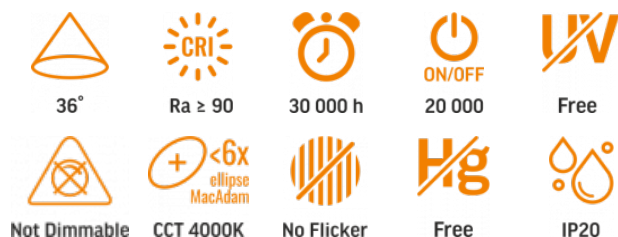

TECHNICAL CARD

LED Track Light

Pursuant to the provisions of the WEEE Act, it is forbidden to put waste equipment marked with the symbol of a crossed out bin together with other waste. The user, wishing to get rid of electronic and electrical equipment, is obliged to return it to a waste equipment collection point. There are no hazardous components in the equipment that have a particularly negative impact on the environment and human health.

VIDEX®

VIDEX-TOR-20W-BLACK

INDEX: VLE-TR04-204B

WARRANTY 3 YEARS

Neutral White / Neutralny biały / Neutralni bila / Blanc neuter / Neutrálina biela / Neutraal wit / Semleges feher / Nevtralno bela / Neutralno bijela / Neutralweiß / Alb neutru / Neutralus balta / Neitrāls balta / Neutraalne valge / Нейтрално бяла / Bianco neutro.

Photometric parameters

Useful luminous flux of the light source (Φuse)	1600 Lm
Correlated color temperature	4000K (neutral white)
Beam angle	36°
Color rendering index (CRI)	Ra > 90
Lifetime	30000 h
On/Off cycles	20000
Useful luminous flux of the light source reference	in a narrow cone (90°)
Chromaticity coordinates (x)	0.38
Chromaticity coordinates (y)	0.38
R9 colour rendering index value	>0
Colour consistency in MacAdam ellipses (SDCM)	<6 (4000K)
Flicker metric (Pst LM)	≤1
Stroboscopic effect metric (SVM)	≤0.4
CRI Min	Ra 90
CRI Max	Ra 95

Dimensions

EAN	5904405541456
Height	156 mm
Depth	66 mm
Width	66 mm
Outer box	20 pcs.
In the package	1 pc.

Signs marking goods

Packaging marking	Recycling of waste, CE, Utilization
--------------------------	-------------------------------------