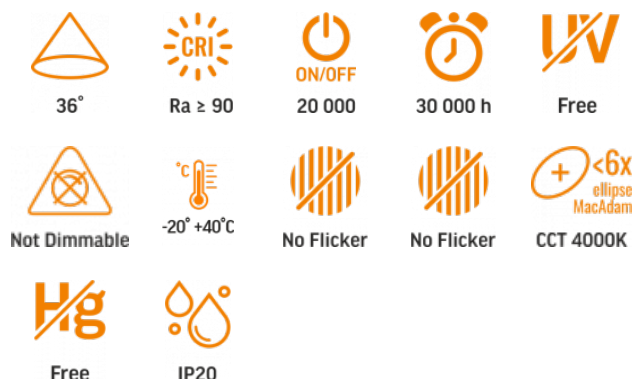

VIDEX®

VIDEX-TOR-20W-BLACK

INDEX: VLE-TR04-204B

WARRANTY 3 YEARS

NEUTRAL WHITE

4000K

Neutral White / Neutralny biały / Neutralni bila / Blanc neuter / Neutrálna biela / Neutraal wit / Semleges feher / Nevtralno bela / Neutralno bijela / Neutralweiß / Alb neutru / Neutralus balta / Neitrāls balta / Neutraalne valge / Нейтрално бяла / Bianco neutro.

General parameters

Light source or containing product Light source

Light source replaceable by the producer

Type of light source

Energy class of the light source F

Dimmable no

Directional (DLS) or non-directional (NDLS) light source DLS

Color-tunable light source no

Mains (MLS) or non-mains (NMLS) light source MLS

Technology LED

Electrical parameters

On-mode power (Pon) 20 W

Rated voltage, frequency AC 220-240 V, 50/60 Hz

Rated current 170 mA

Input interface 2 Wires
Busbar

Electric shock protection class II

Displacement factor (cos φ1) 0.7

Energy consumption in on-mode of the light source (kWh/1000h) 20

Photometric parameters

Useful luminous flux (Φuse) 1600 Lm

Correlated color temperature 4000K
(neutral white)

Beam angle 36°

Color rendering index (CRI) Ra > 90

On/Off cycles 20000

Lifetime (L70B50) 30000 h

Useful luminous flux of the light source reference in a narrow cone (90°)

Chromaticity coordinates (x) 0.38

Chromaticity coordinates (y) 0.38

R9 colour rendering index value >0

Flicker metric (Pst LM) ≤1

Stroboscopic effect metric (SVM) ≤0.4

Colour consistency in MacAdam ellipses (SDCM) <6 (4000K)

CRI Min Ra 90