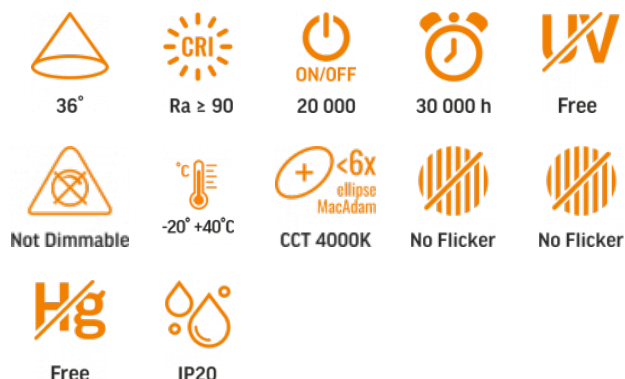

TECHNICAL CARD

LED Track Light

Pursuant to the provisions of the WEEE Act, it is forbidden to put waste equipment marked with the symbol of a crossed out bin together with other waste. The user, wishing to get rid of electronic and electrical equipment, is obliged to return it to a waste equipment collection point. There are no hazardous components in the equipment that have a particularly negative impact on the environment and human health.

VIDEX®

VIDEX-TOR-10W-WHITE

INDEX: VLE-TR04-104W

WARRANTY 3 YEARS

NEUTRAL WHITE

4000K

Neutral White / Neutralny biały / Neutralni bila / Blanc neuter / Neutrálna biela / Neutraal wit / Semleges feher / Nevtralno bela / Neutralno bijela / Neutralweiß / Alb neutru / Neutralus balta / Neitrāls balta / Neutraalne valge / Нейтрално бяла / Bianco neutro.

Electrical parameters

On-mode power (Pon)	10 W
Rated voltage, frequency	AC 220-240 V, 50/60 Hz
Rated current	87 mA
Input interface	2 Wires Busbar
Electric shock protection class	II
Energy consumption in on-mode of the light source (kWh/1000h)	10
Displacement factor (cos φ1)	0.5

Photometric parameters

Useful luminous flux (Φuse)	800 Lm
Correlated color temperature	4000K (neutral white)
Beam angle	36°
Color rendering index (CRI)	Ra > 90
On/Off cycles	20000
Lifetime	30000 h
Useful luminous flux of the light source reference	in a narrow cone (90°)
Chromaticity coordinates (x)	0.38
Chromaticity coordinates (y)	0.38
R9 colour rendering index value	>0
Colour consistency in MacAdam ellipses (SDCM)	<6 (4000K)
Flicker metric (Pst LM)	≤1
Stroboscopic effect metric (SVM)	≤0.4
CRI Min	Ra 90