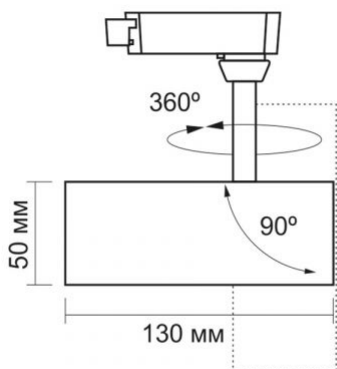

INDEX: VLE-TR04-104W

We reserve the right to make technical changes. The data contained in this material is not legally binding.

Allegro opt Sp. z o.o., ul. Mierzeja Wiślana 11,
30-732 Krakow, Poland.

- The product must be used indoors
- Minimum distance from the illuminated object
  0,5 m
- Class of protection against electric shock II - provided not only by basic insulation but also by double or reinforced insulation
- The product can be installed and used in/on normally flammable surfaces
- Waste recycling after the end of the product's service life
- The product meets the requirements of EU directives
- It is forbidden to throw away waste equipment marked with the symbol of a crossed-out bin with other waste
- Rated beam angle
  36°
- Ra > 90 - color rendering index
  Ra > 90
- Rated On/off cycles
  ON/OFF 20 000
- Nominal lifetime (hours)
  30 000 h
- The product does not emit ultraviolet light
  Free
- The product is incompatible with light regulators
  Not Dimmable
- Operating temperatures range
  -20°-40°C
- Colour consistency in MacAdam ellipses (SDCM)
  CCT 4000K
- The flickering of the light does not exceed the permissible level
  No Flicker
- The product has minimal flickering, which should not cause discomfort or danger
  No Flicker
- The product does not contain mercury
  Free
- Class of protection against dust and moisture. Protection against solid objects larger than 12 mm; no protection against moisture
  IP20