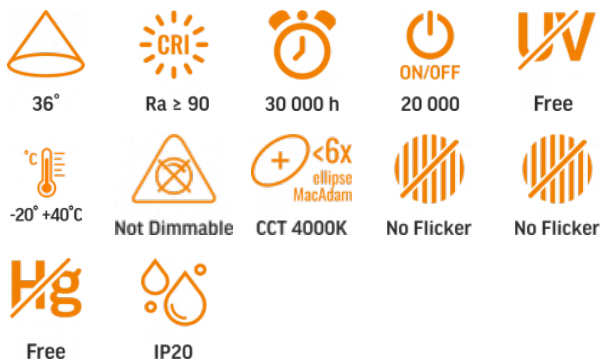

TECHNICAL CARD

LED Track Light

Pursuant to the provisions of the WEEE Act, it is forbidden to put waste equipment marked with the symbol of a crossed out bin together with other waste. The user, wishing to get rid of electronic and electrical equipment, is obliged to return it to a waste equipment collection point. There are no hazardous components in the equipment that have a particularly negative impact on the environment and human health.

VIDEX-TOR-10W-WHITE

INDEX: VLE-TR04-104W

Electrical parameters

On-mode power (P _{on})	10 W
Rated voltage, frequency	AC 220-240 V, 50/60 Hz
Rated current	87 mA
Input interface	2 Wires Busbar
Electric shock protection class	II
Energy consumption in on-mode of the light source (kWh/1000h)	10
Displacement factor (cos φ ₁)	0.5

Photometric parameters

Useful luminous flux of the light source (Φ _{use})	800 Lm
Correlated color temperature	4000K (neutral white)
Beam angle	36°
Color rendering index (CRI)	Ra > 90
Lifetime	30000 h
On/Off cycles	20000
Useful luminous flux of the light source reference	in a narrow cone (90°)
Chromaticity coordinates (x)	0.38
Chromaticity coordinates (y)	0.38
R9 colour rendering index value	>0
Colour consistency in MacAdam ellipses (SDCM)	<6 (4000K)
Stroboscopic effect metric (SVM)	≤0.4
Flicker metric (Pst LM)	≤1
CRI Min	Ra 90