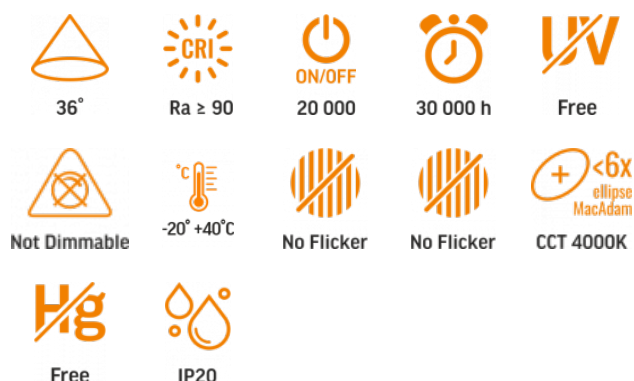

TECHNICAL CARD

LED Track Light

Pursuant to the provisions of the WEEE Act, it is forbidden to put waste equipment marked with the symbol of a crossed out bin together with other waste. The user, wishing to get rid of electronic and electrical equipment, is obliged to return it to a waste equipment collection point. There are no hazardous components in the equipment that have a particularly negative impact on the environment and human health.

VIDEX®

VIDEX-TOR-10W-BLACK

INDEX: VLE-TR04-104B

WARRANTY 3 YEARS

NEUTRAL WHITE

4000K

Neutral White / Neutralny biały / Neutralni bila / Blanc neuter / Neutrálna biela / Neutraal wit / Semleges feher / Nevtralno bela / Neutralno bijela / Neutralweiß / Alb neutru / Neutralus balta / Neitrāls balta / Neutraalne valge / Нейтрално бяла / Bianco neutro.