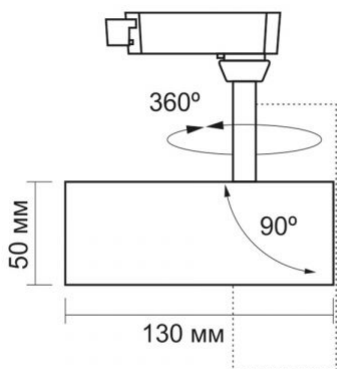

INDEX: VLE-TR04-104B

We reserve the right to make technical changes. The data contained in this material is not legally binding.

Allegro opt Sp. z o.o., ul. Mierzeja Wiślana 11,
30-732 Krakow, Poland.

	The product must be used indoors
	Class of protection against electric shock II - provided not only by basic insulation but also by double or reinforced insulation
	Minimum distance from the illuminated object 0,5 m
	The product can be installed and used in/on normally flammable surfaces
	Waste recycling after the end of the product's service life
	The product meets the requirements of EU directives
	It is forbidden to throw away waste equipment marked with the symbol of a crossed-out bin with other waste
	— Rated beam angle 36°
	— Ra > 90 - color rendering index Ra > 90
	— Rated On/off cycles 20 000
	— Nominal lifetime (hours) 30 000 h
	— The product does not emit ultraviolet light Free
	— The product is incompatible with light regulators Not Dimmable
	— Operating temperatures range -20°-40°C
	— The flickering of the light does not exceed the permissible level No Flicker
	— The product has minimal flickering, which should not cause discomfort or danger No Flicker
	— Colour consistency in MacAdam ellipses (SDCM) CCT 4000K
	— The product does not contain mercury Free
	— Class of protection against dust and moisture. Protection against solid objects larger than 12 mm; no protection against moisture IP20