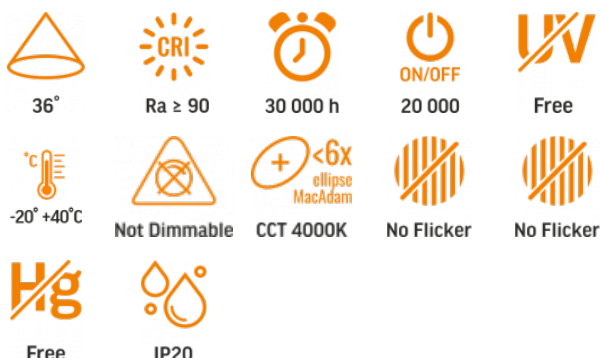

INDEX: VLE-TR04-104B

WARRANTY 3 YEARS

Neutral White / Neutralny biały / Neutralni bila / Blanc neuter / Neutrálna biela / Neutraal wit / Semleges feher / Nevtralno bela / Neutralno bijela / Neutralweiß / Alb neutru / Neutralus balta / Neitrāls balta / Neutraalne valge / Нейтрално бяла / Bianco neutro.

General parameters

Light source replaceable	by the producer
Light source or containing product	Containing product

Type of light source

Energy class of the light source	F
Dimmable	no
Directional or non-directional light source	DLS
Mains or non-mains light source	MLS
Colour-tuneable light source (CTLS)	no
Technology	LED

Electrical parameters

On-mode power (P_{on})	10 W
Rated voltage, frequency	AC 220-240 V, 50/60 Hz
Rated current	87 mA
Input interface	2 Wires Busbar
Electric shock protection class	II
Energy consumption in on-mode of the light source (kWh/1000h)	10
Displacement factor (cos φ₁)	0.5

Photometric parameters

Useful luminous flux of the light source (Φ_{use})	800 Lm
Correlated color temperature	4000K (neutral white)
Beam angle	36°
Color rendering index (CRI)	Ra > 90
Lifetime	30000 h
On/Off cycles	20000
Useful luminous flux of the light source reference	in a narrow cone (90°)
Chromaticity coordinates (x)	0.38
Chromaticity coordinates (y)	0.38
R9 colour rendering index value	>0
Colour consistency in MacAdam ellipses (SDCM)	<6 (4000K)
Stroboscopic effect metric (SVM)	≤0.4
Flicker metric (Pst LM)	≤1
CRI Min	Ra 90