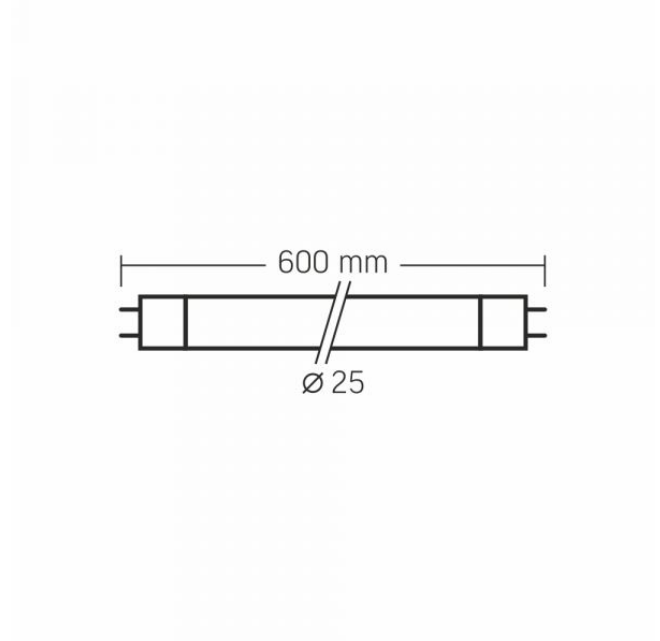

VIDEX®

VIDEX-T8-LED-60-10W-NW

INDEX: VLE-T8-10064

We reserve the right to make technical changes. The data contained in this material is not legally binding.

Allegro Opt Sp. z o.o., Handlowa 23, 05-120 Legionowo, Poland.

Date: 8.09.2024