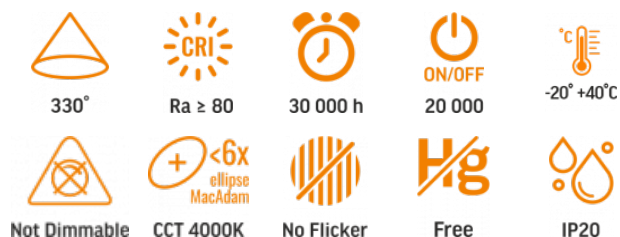

VIDEX®

VIDEX-T8-LED-60-10W-NW

INDEX: VLE-T8-10064

WARRANTY 2 YEARS

Neutral White / Neutralny biały / Neutralni bila / Blanc neuter / Neutrálina biela / Neutraal wit / Semleges feher / Nevtralno bela / Neutralno bijela / Neutralweiß / Alb neutru / Neutralus balta / Neitrāls balta / Neutraalne valge / Нейтрално бяла / Bianco neutro.

General parameters

Light source or containing product Light source

Type of light source

Energy class of the light source	F
Dimmable	no
Technology	LED

Electrical parameters

On-mode power (Pon)	10 W
Rated voltage, frequency	AC 185-265 V, 50/60 Hz
Rated current	78 mA
Energy consumption in on-mode of the light source (kWh/1000h)	10

Photometric parameters

Useful luminous flux (Φuse)	1050 Lm
Correlated color temperature	4000K (neutral white)
Beam angle	330°
Color rendering index (CRI)	Ra > 80
Lifetime	30000 h
On/Off cycles	20000
Useful luminous flux of the light source reference	in a sphere (360°)
Colour consistency in MacAdam ellipses (SDCM)	<6 (4000K)
Flicker metric (Pst LM)	≤1
CRI Min	Ra 80
CRI Max	Ra 88

Additional information

Place of application	indoor
Operating temperature range	-20° +40°C
Mercury content	Does not contain
Ingress protection	IP20

Dimensions

EAN	5904405540664
Height	25 mm
Width	25 mm
Depth	600 mm
In the package	1 pc.