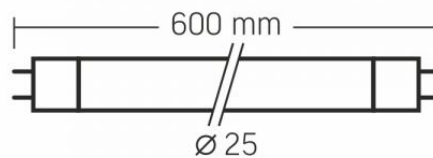

VIDEX®

VIDEX-T8-LED-60-10W-CW

INDEX: VLE-T8-10066

We reserve the right to make technical changes. The data contained in this material is not legally binding.

Allegro Opt Sp. z o.o., Handlowa 23, 05-120 Legionowo, Poland.

Date: 8.09.2024