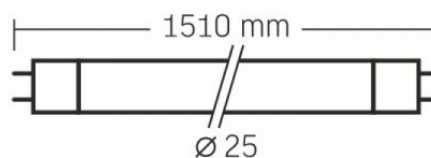

VIDEX®

VIDEX-T8-LED-150-24W-NW

INDEX: VLE-T8-24154