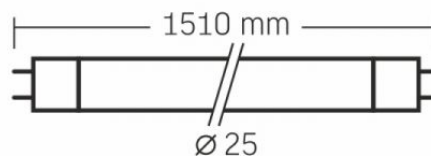

### Dimensions

<b>EAN</b>	5904405540718
<b>Height</b>	25 mm
<b>Width</b>	25 mm
<b>Depth</b>	1510 mm
<b>Outer box</b>	30 pcs.

**VIDEX**<sup>®</sup>

VIDEX-T8-LED-150-24W-CW

**INDEX: VLE-T8-24156**

We reserve the right to make technical changes. The data contained in this material is not legally binding.