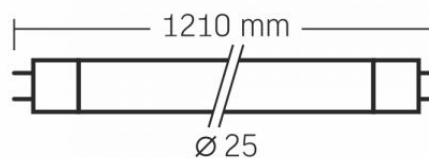

VIDEX®

VIDEX-T8-LED-120-18W-NW

INDEX: VLE-T8-18124

We reserve the right to make technical changes. The data contained in this material is not legally binding.

Allegro Opt Sp. z o.o., Handlowa 23, 05-120 Legionowo, Poland.

Date: 27.07.2024