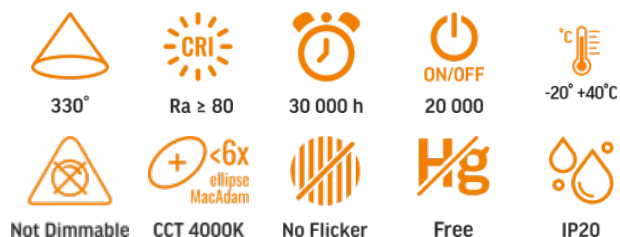

VIDEX®

VIDEX-T8-LED-120-18W-NW

INDEX: VLE-T8-18124

WARRANTY 2 YEARS

NEUTRAL WHITE

Neutral White / Neutralny biały / Neutralni bila / Blanc neuter / Neutrálna biela / Neutraal wit / Semleges feher / Nevtralno bela / Neutralno bijela / Neutralweiß / Alb neutru / Neutralus balta / Neitrāls balta / Neutraalne valge / Нейтрално бяла / Bianco neutro.

General parameters

Light source or containing product Light source

Type of light source

Energy class of the light source	E
Dimmable	no
Technology	LED

Electrical parameters

On-mode power (P_{on})	18 W
Rated voltage, frequency	AC 185-265 V, 50/60 Hz
Rated current	156 mA
Energy consumption in on-mode of the light source (kWh/1000h)	18

Photometric parameters

Useful luminous flux (Φ_{use})	2000 Lm
Correlated color temperature	4000K (neutral white)
Beam angle	330°
Color rendering index (CRI)	Ra > 80
Lifetime	30000 h
On/Off cycles	20000
Useful luminous flux of the light source reference	in a sphere (360°)
Colour consistency in MacAdam ellipses (SDCM)	<6 (4000K)
Flicker metric (Pst LM)	≤1
CRI Min	Ra 80
CRI Max	Ra 88

Additional information

Place of application	indoor
Operating temperature range	-20° +40°C
Mercury content	Does not contain
Ingress protection	IP20

Dimensions

EAN	5904405540688
Height	25 mm
Width	25 mm
Depth	1210 mm
In the package	1 pc.