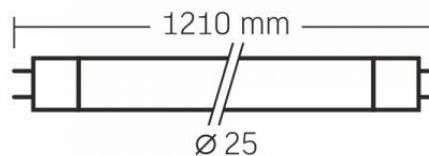

VIDEX®

VIDEX-T8-LED-120-18W-NW

INDEX: VLE-T8-18124

We reserve the right to make technical changes. The data contained in this material is not legally binding.

Allegro Opt Sp. z o.o., Handlowa 23, 05-120 Legionowo, Poland.

Date: 8.09.2024