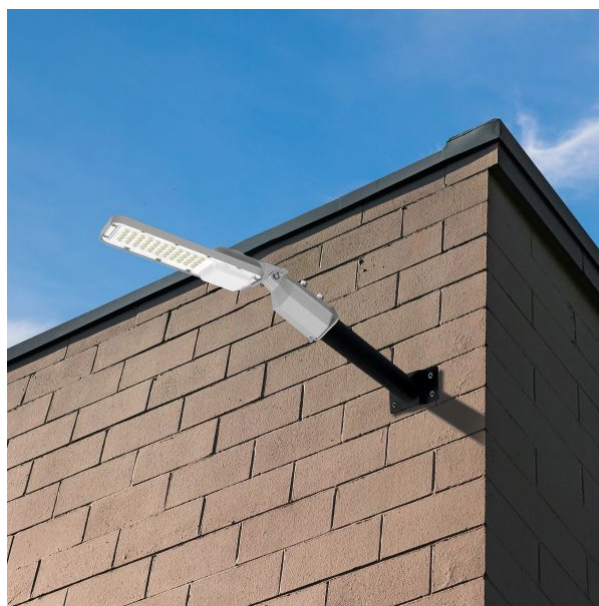

VIDEX®

VIDEX IP65 SLE17 50W 5500Lm 5000K 230V

INDEX: VL-SLE17-0505

We reserve the right to make technical changes. The data contained in this material is not legally binding.

Allegro opt Sp. z o.o., ul. Mierzeja Wiślana 11,
30-732 Krakow, Poland.