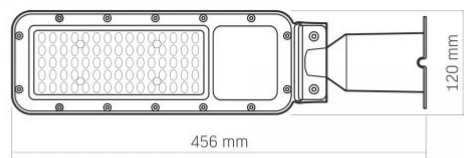

VIDEX®

VIDEX IP65 SLE17 50W 5500Lm 5000K 230V

INDEX: VL-SLE17-0505

We reserve the right to make technical changes. The data contained in this material is not legally binding.

Allegro opt Sp. z o.o., ul. Mierzeja Wiślana 11,
30-732 Krakow, Poland.