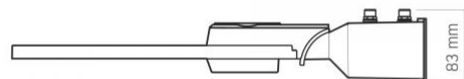

VIDEX®

VIDEX IP65 SLE17 50W 5500Lm 5000K 230V

INDEX: VL-SLE17-0505

We reserve the right to make technical changes. The data contained in this material is not legally binding.

Allegro opt Sp. z o.o., ul. Mierzeja Wiślana 11,
30-732 Krakow, Poland.