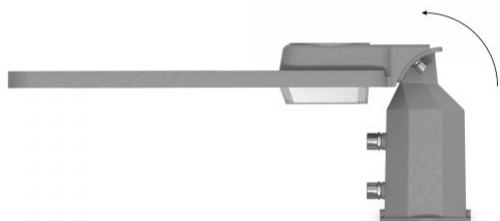

VIDEX®

VIDEX IP65 SLE17 50W 5500Lm 5000K 230V

INDEX: VL-SLE17-0505

We reserve the right to make technical changes. The data contained in this material is not legally binding.

Allegro opt Sp. z o.o., ul. Mierzeja Wiślana 11,
30-732 Krakow, Poland.