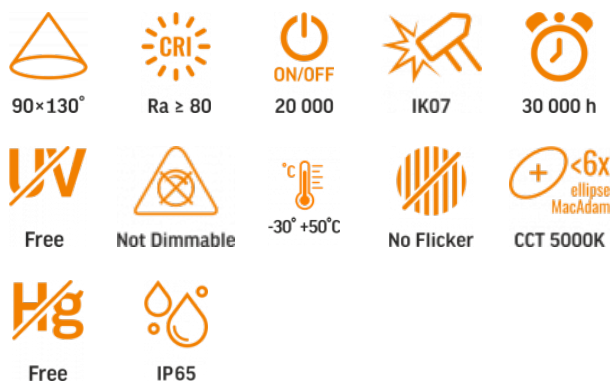

VIDEX®

VIDEX IP65 SLE18 50W 5000Lm 5000K 230V

INDEX: VL-SLE18-0505

TECHNICAL CARD

LED Street Light

Pursuant to the provisions of the WEEE Act, it is forbidden to put waste equipment marked with the symbol of a crossed out bin together with other waste. The user, wishing to get rid of electronic and electrical equipment, is obliged to return it to a waste equipment collection point. There are no hazardous components in the equipment that have a particularly negative impact on the environment and human health.

VIDEX®

WARRANTY 2 YEARS

NEUTRAL WHITE

5000K

Neutral White / Neutralny biały / Neutralni bila / Blanc neuter / Neutrálna biela / Neutraal wit / Semleges feher / Nevtralno bela / Neutralno bijela / Neutralweiß / Alb neutru / Neutralus balta / Neitrāls balta / Neutraalne valge / Нейтрално бяла / Bianco neutro.

VIDEX IP65 SLE18 50W 5000Lm 5000K 230V

INDEX: VL-SLE18-0505

High luminance light source	No
Anti-glare shield	No
Technology	LED

Electrical parameters

On-mode power (Pon)	50 W
Rated voltage, frequency	AC 180-265 V, 50/60 Hz
Cable length	30 cm
Rated current	250 mA
Input interface	Free wire ends
Electric shock protection class	I
Displacement factor (cos φ1)	0.9
Survival factor	0.9
Energy consumption in on-mode of the light source (kWh/1000h)	50

Photometric parameters

Luminous flux	5000 Lm
Useful luminous flux (Φuse)	4500 Lm
Correlated color temperature	5000K (neutral white)
Peak luminous intensity	2160 cd
Beam angle	90 × 130°
Color rendering index (CRI)	Ra > 80
On/Off cycles	20000
Lifetime (L70B50)	30000 h