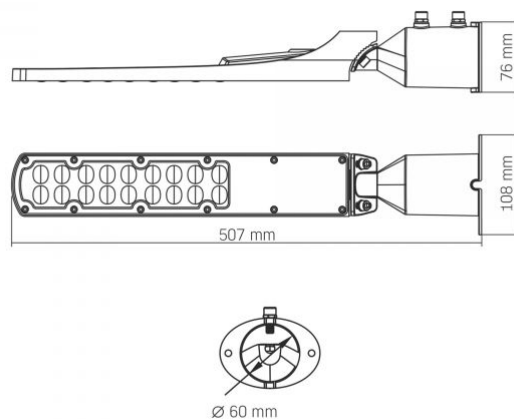

Dimensions

EAN	4820246486019
In the package	1 pc.
Height	507 mm
Outer box	10 pcs.
Width	108 mm
Depth	76 mm
Unit nett weight	770g

Signs marking goods
Packaging marking

Recycling of waste, CE, Utilization

VIDEX[®]