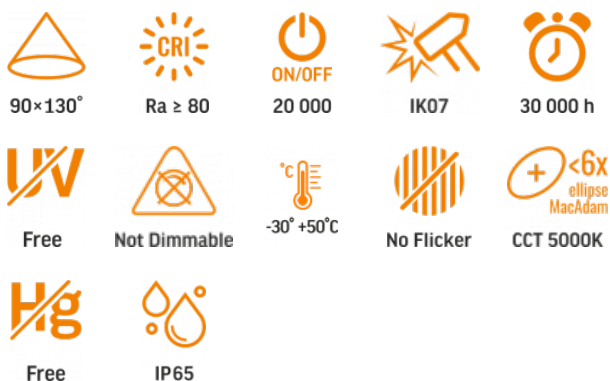

VIDEX®

VIDEX IP65 SLE18 50W 5000Lm 5000K 230V

INDEX: VL-SLE18-0505

TECHNICAL CARD

LED Street Light

Pursuant to the provisions of the WEEE Act, it is forbidden to put waste equipment marked with the symbol of a crossed out bin together with other waste. The user, wishing to get rid of electronic and electrical equipment, is obliged to return it to a waste equipment collection point. There are no hazardous components in the equipment that have a particularly negative impact on the environment and human health.

VIDEX®

VIDEX IP65 SLE18 50W 5000Lm 5000K 230V

INDEX: VL-SLE18-0505

WARRANTY 2 YEARS

NEUTRAL WHITE

5000K

Neutral White / Neutralny biały / Neutralni bila / Blanc neuter / Neutrálna biela / Neutraal wit / Semleges feher / Nevtralno bela / Neutralno bijela / Neutralweiß / Alb neutru / Neutralus balta / Neitrāls balta / Neutraalne valge / Нейтрално бяла / Bianco neutro.

Rated voltage, frequency AC 180-265 V, 50/60 Hz

Cable length 30 cm

Rated current 250 mA

Input interface Free wire ends

Electric shock protection class I

Displacement factor (cos φ1) 0.9

Survival factor 0.9

Energy consumption in on-mode of the light source (kWh/1000h) 50

Photometric parameters

Luminous flux 5000 Lm

Useful luminous flux (Φuse) 4500 Lm

Correlated color temperature 5000K (neutral white)

Peak luminous intensity 2160 cd

Beam angle 90 × 130°

Color rendering index (CRI) Ra > 80